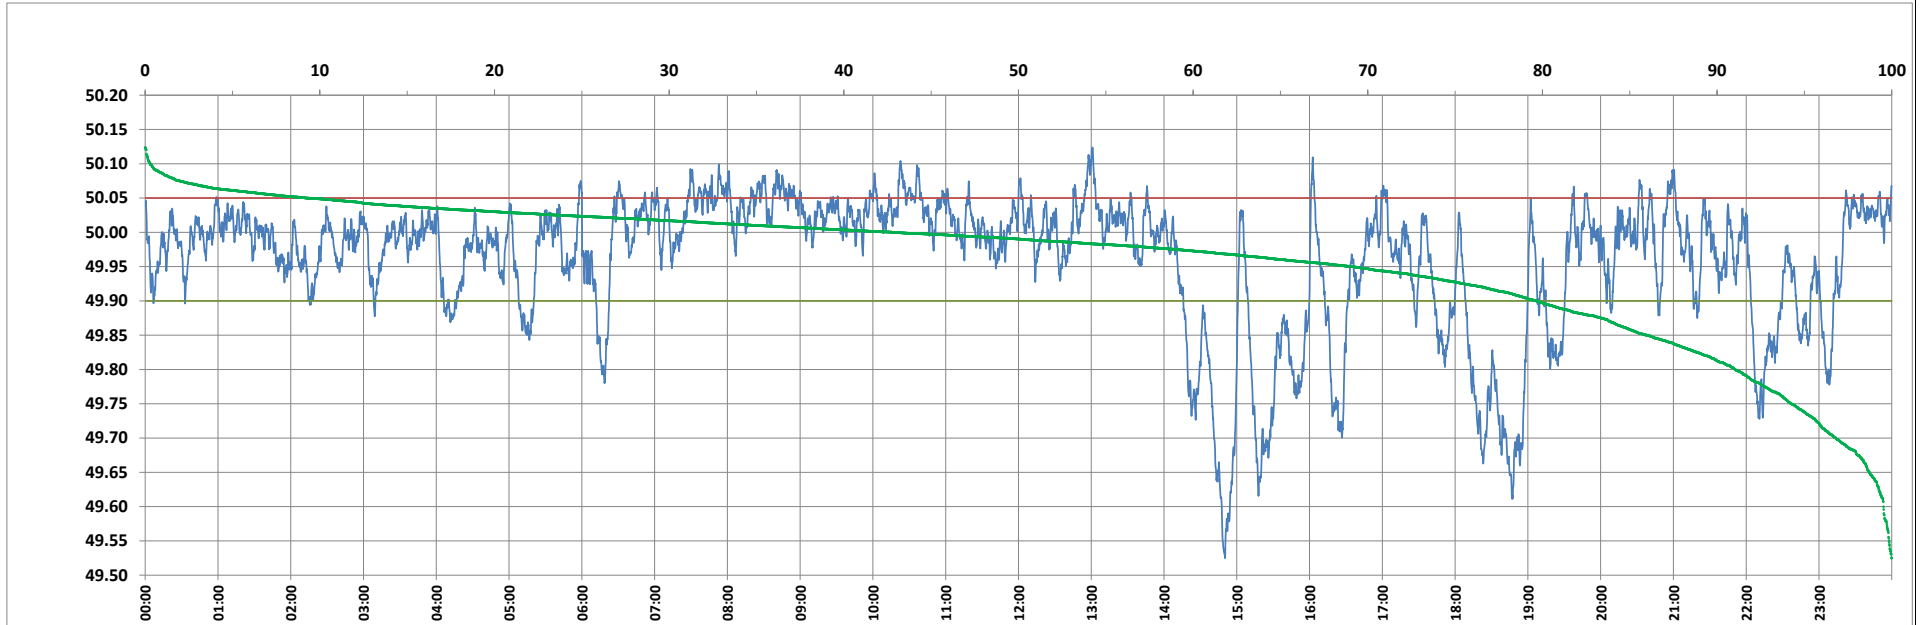

Frequency profile for 01-Sep-2023 (Friday)

<49.7	<49.90	<49.97	49.7-49.8	49.8-49.9	49.9-50.0	50.0-50.1	50.1-50.2	49.90-50.05	49.7-50.2	49.97-50.03	50.05-50.1	>50	>50.03	>50.05	>50.2	<49.95	49.95-50.05	49.90-49.95
3.21	20.34	38.76	5.75	11.38	36.72	42.65	0.29	70.29	96.79	41.13	9.09	42.94	20.10	9.38	0.00	30.90	59.72	10.57

Average Frequency : 49.959	Frequency Variation Index : 0.1138	Standard Deviation : 0.0984	Mileage: 41.8	FDI: 29.7
----------------------------	------------------------------------	-----------------------------	---------------	-----------

Instantaneous Frequency		
Max	50.124	13:00:50
Min	49.525	14:50:10

15 minute Average Frequency		
Max	50.059	8:00:00
Min	49.618	15:00:00

No. of excursions	
above 50.03 Hz	137
below 49.97 Hz	87
above 50.00 Hz	164
below 50.00 Hz	163

Average time freq per excursion remains	
below 49.97	0:06:25
above 50.03	0:02:07

No. of hours freq outside 49.9-50.05 Hz	7:07:50
---	---------

Source : AGRA 10 Sec. (8640 samples)