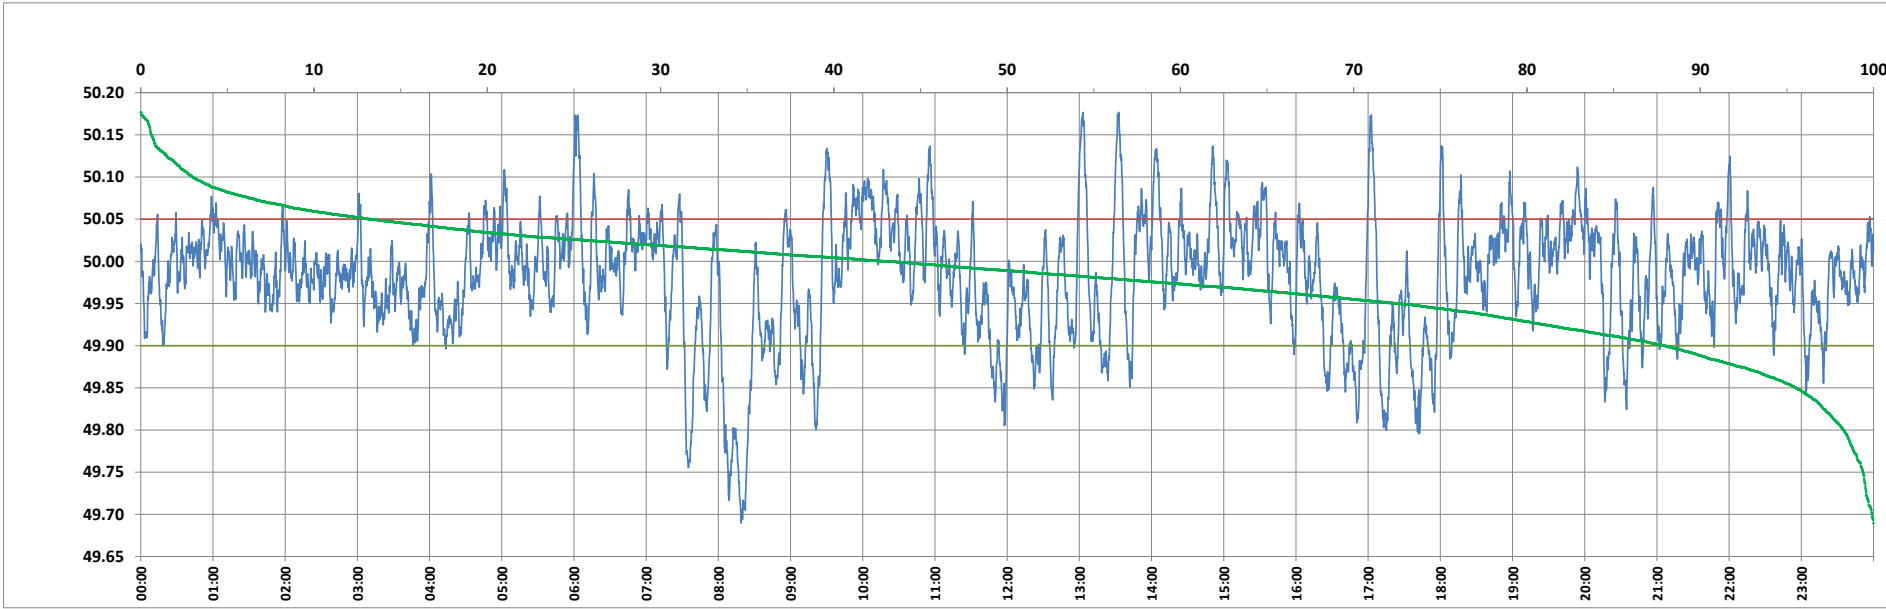

GRID CONTROLLER OF INDIA LIMITED

NATIONAL LOAD DESPATCH CENTRE, NEW DELHI

Frequency profile for 28-Oct-2023 (Saturday)

<49.7	<49.90	<49.97	49.7-49.8	49.8-49.9	49.9-50.0	50.0-50.1	50.1-50.2	49.90-50.05	49.7-50.2	49.97-50.03	50.05-50.1	>50	>50.03	>50.05	>50.2	<49.95	49.95-50.05	49.90-49.95
0.08	12.06	38.06	1.64	10.34	44.92	40.01	3.01	74.64	99.92	39.70	10.29	43.02	22.25	13.30	0.00	27.51	59.19	15.45

Average Frequency : 49.981	Frequency Variation Index : 0.0532	Standard Deviation : 0.0705	Mileage: 49.5	FDI: 25.4
----------------------------	------------------------------------	-----------------------------	---------------	-----------

Instantaneous Frequency		
Max	50.177	13:32:30
Min	49.690	8:18:50

15 minute Average Frequency		
Max	50.061	11:00:00
Min	49.784	8:30:00

No. of excursions	
above 50.03 Hz	146
below 49.97 Hz	151
above 50.00 Hz	169
below 50.00 Hz	168

Average time freq per excursion remains	
below 49.97	0:03:38
above 50.03	0:02:12

No. of hours freq outside 49.9-50.05 Hz	6:05:10
---	---------

Source : BALIPARA 10 Sec. (8640 samples)