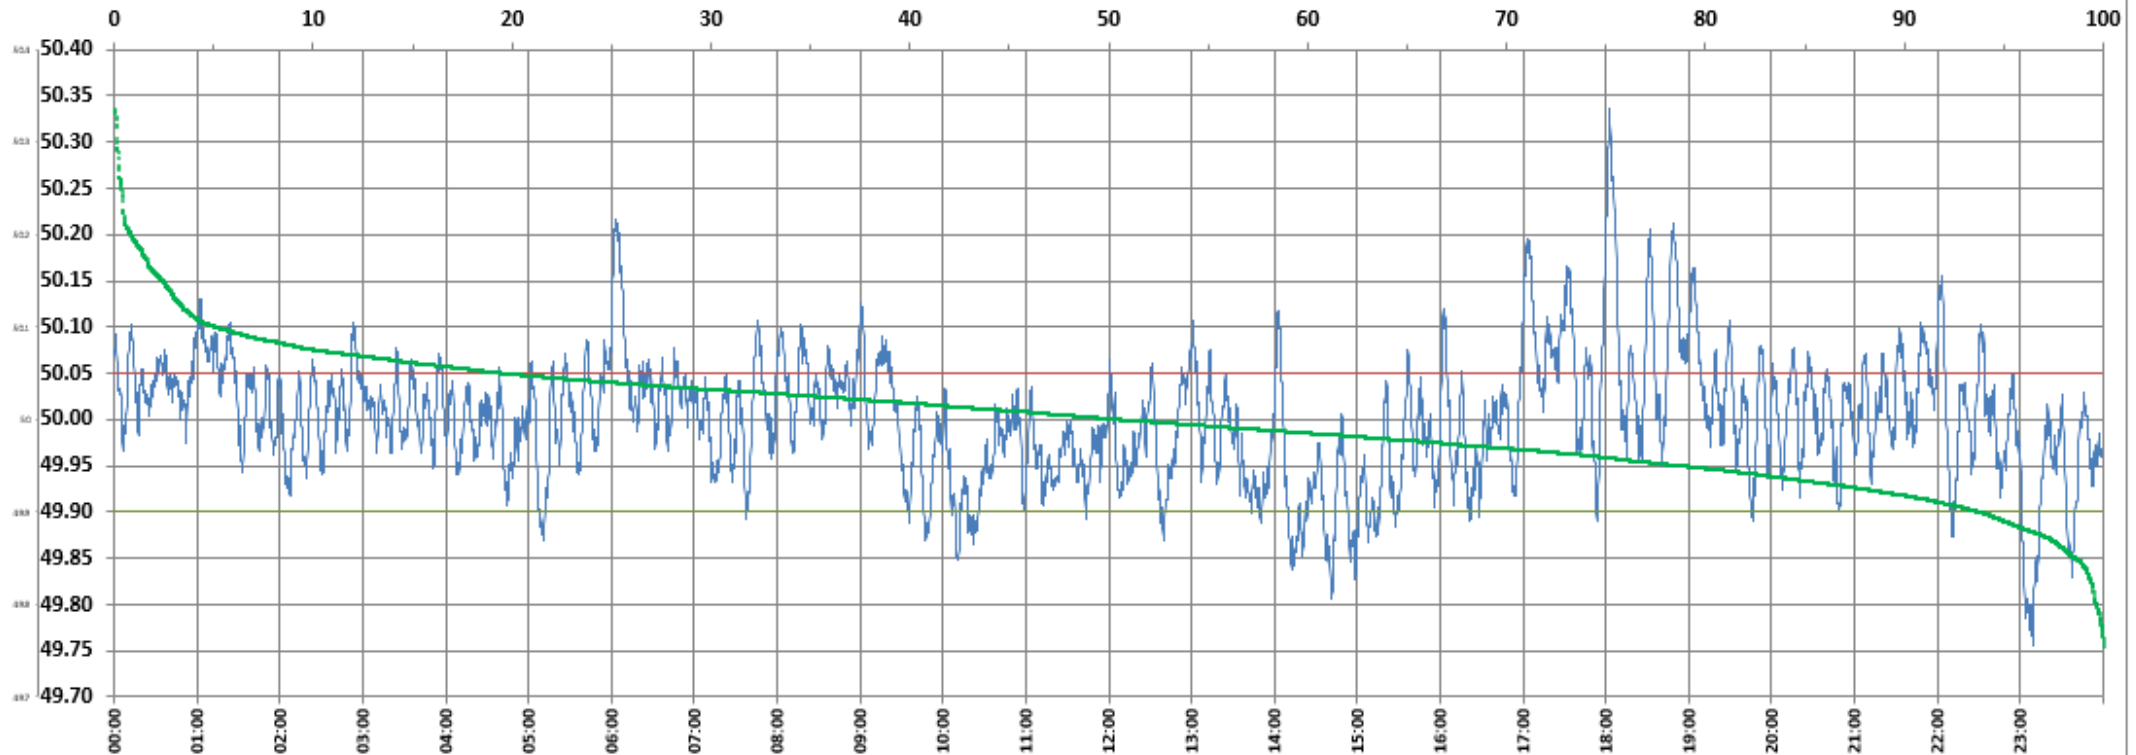

Frequency profile for 20-May-2023 (Saturday)

<49.7	<49.90	<49.97	49.7-49.8	49.8-49.9	49.9-50.0	50.0-50.1	50.1-50.2	49.90-50.05	49.7-50.2	49.97-50.03	50.05-50.1	>50	>50.03	>50.05	>50.2	<49.95	49.95-50.0	49.90-49.95
0.00	6.15	30.24	0.35	5.80	42.82	45.87	4.33	73.90	99.17	37.22	14.79	51.03	32.53	19.95	0.83	20.81	59.24	14.66

<b>Average Frequency :</b> 50.001	<b>Frequency Variation Index :</b> 0.0453	<b>Standard Deviation :</b> 0.0673	<b>Mileage:</b> 45.7	<b>FDI:</b> 26.1
-----------------------------------	---	------------------------------------	----------------------	------------------

Instantaneous Frequency		
<b>Max</b>	50.337	18:02:20
<b>Min</b>	49.757	23:08:50

15 minute Average Frequency		
<b>Max</b>	50.147	18:15:00
<b>Min</b>	49.829	23:15:00

No. of excursions	
above 50.03 Hz	148
below 49.97 Hz	121
above 50.00 Hz	152
below 50.00 Hz	151

Average time freq per excursion remains	
below 49.97	0:03:36
above 50.03	0:03:10

<b>No. of hours freq outside 49.9-50.05 Hz</b>	6:15:50
--	---------

Source : AGRA 10 Sec. (8640 samples)