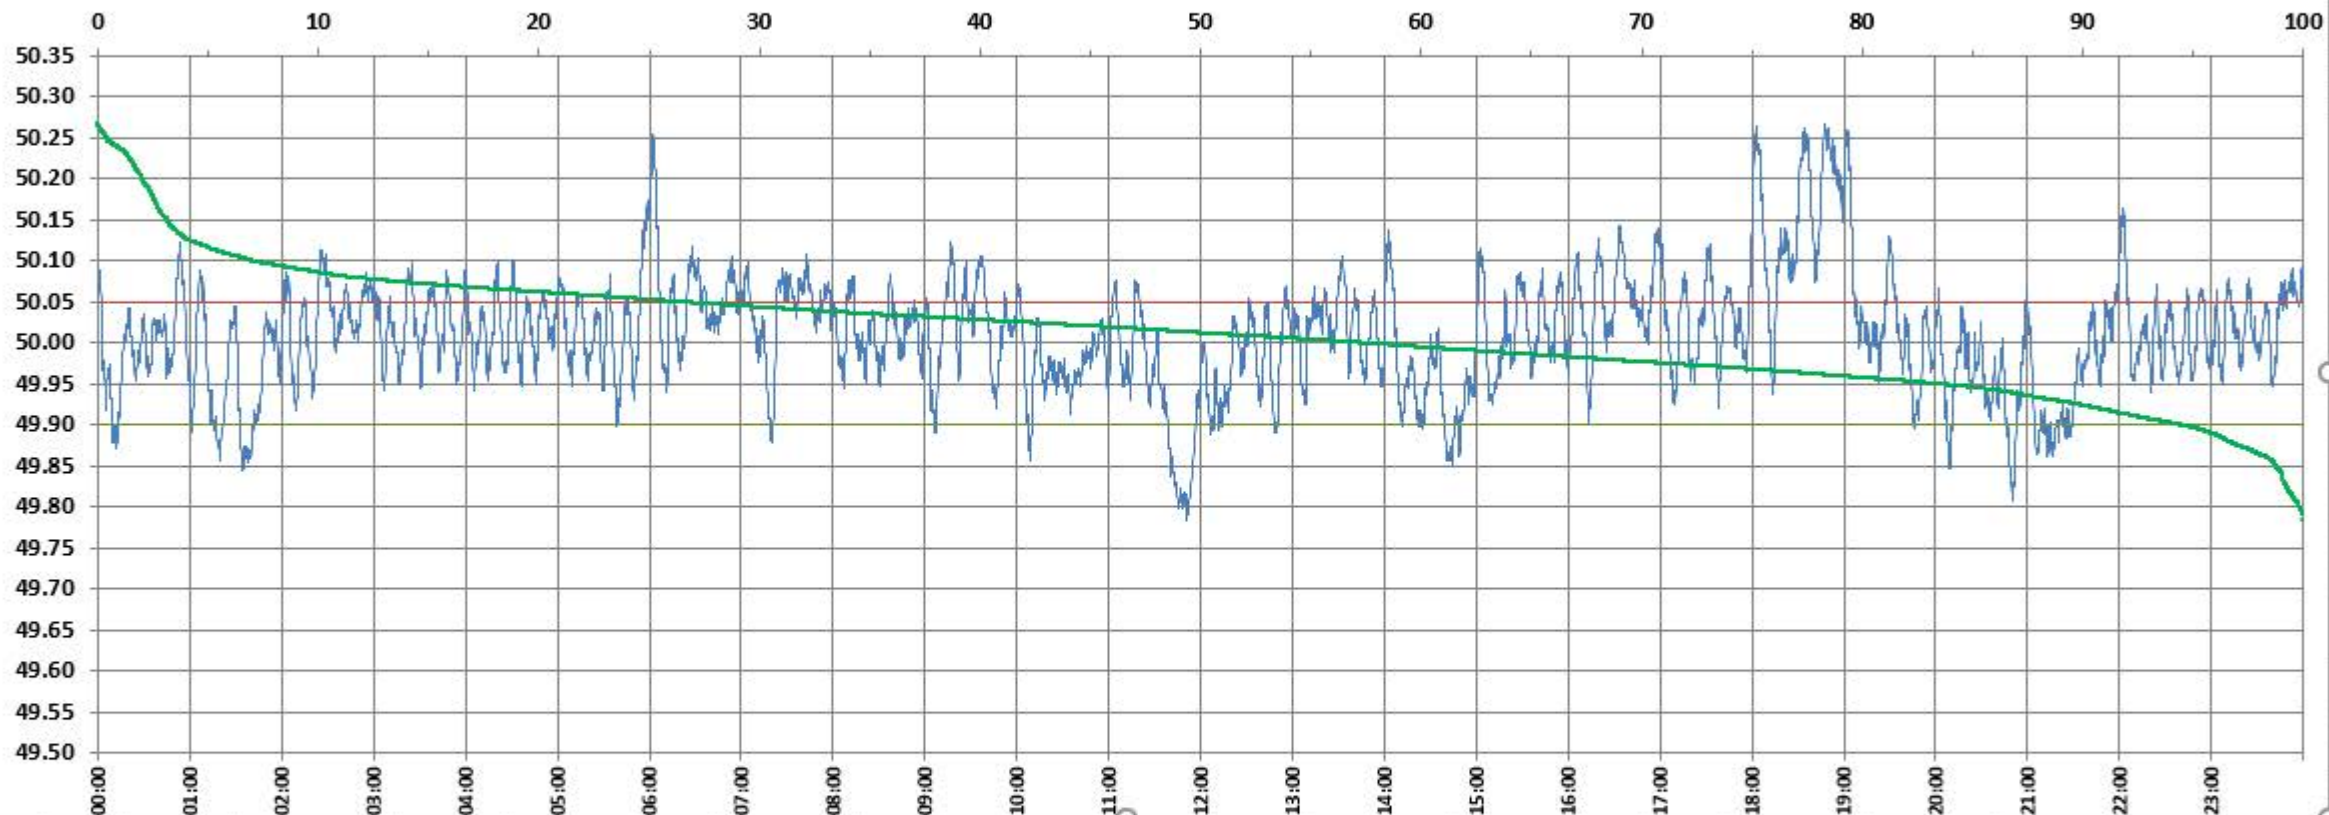

Frequency profile for 19-May-2023 (Friday)

<49.7	<49.90	<49.97	49.7-49.8	49.8-49.9	49.9-50.0	50.0-50.1	50.1-50.2	49.90-50.05	49.7-50.1	49.97-50.03	50.05-50.1	>50	>50.03	>50.05	>50.2	<49.95	49.95-50.0	49.90-49.95
0.00	5.60	26.42	0.19	5.42	37.45	50.01	4.90	68.25	97.96	35.25	19.21	56.94	38.32	26.15	2.04	16.86	56.99	11.26

Average Frequency : 50.010	Frequency Variation Index : 0.0508	Standard Deviation : 0.0705	Mileage: 47.0	FDI: 31.7
----------------------------	------------------------------------	-----------------------------	---------------	-----------

Instantaneous Frequency		
Max	50.268	18:47:00
Min	49.783	11:50:50

15 minute Average Frequency		
Max	50.220	19:00:00
Min	49.845	12:00:00

No. of excursions	
above 50.03 Hz	155
below 49.97 Hz	130
above 50.00 Hz	145
below 50.00 Hz	144

Average time freq per excursion remain	
below 49.97	0:02:56
above 50.03	0:03:34

No. of hours freq outside 49.9-50.05 Hz	7:37:10
---	---------