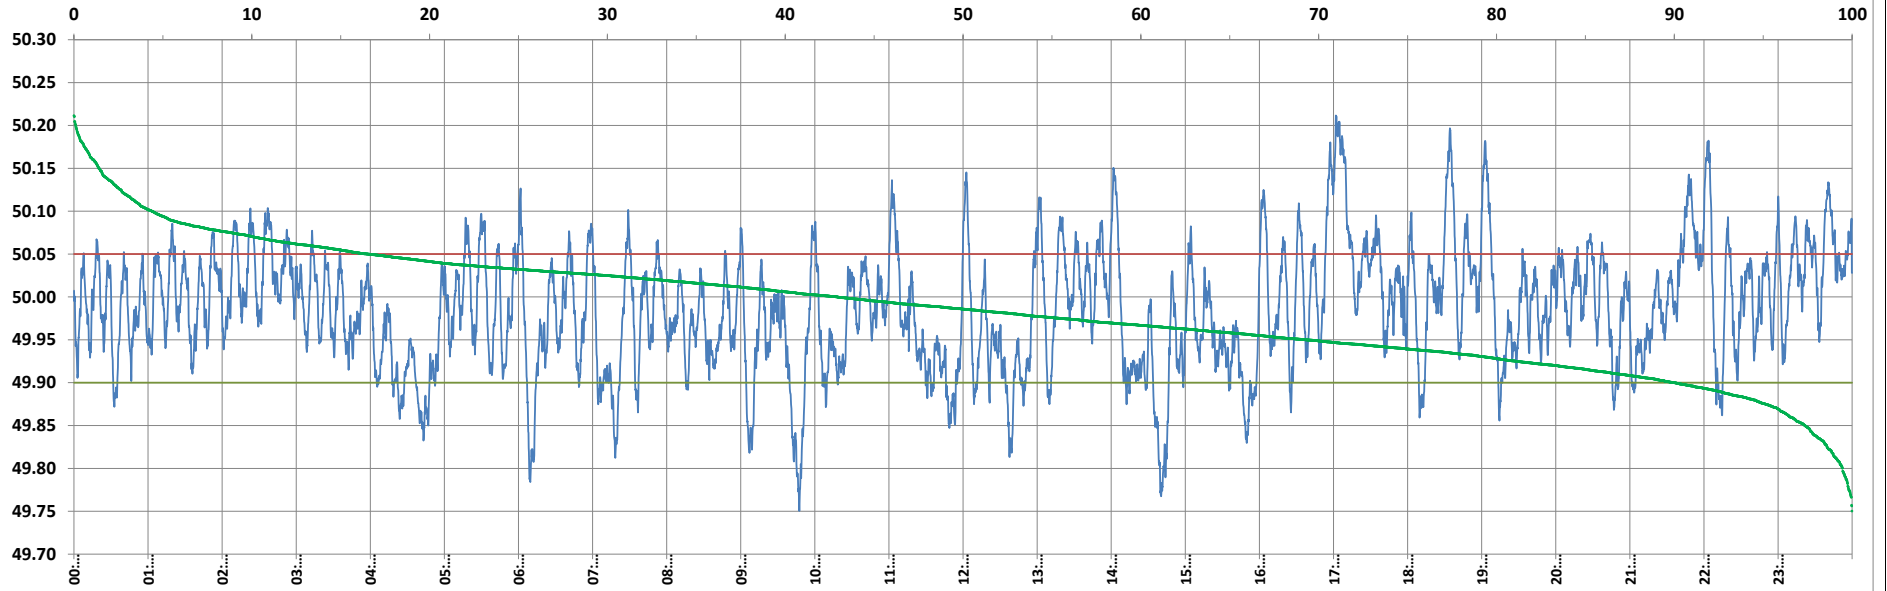

GRID CONTROLLER OF INDIA LIMITED

NATIONAL LOAD DESPATCH CENTRE, NEW DELHI

Frequency profile for 17-May-2023 (Wednesday)

<49.7	<49.90	<49.97	49.7-49.8	49.8-49.9	49.9-50.0	50.0-50.1	50.1-50.2	49.90-50.05	49.7-50.2	49.97-50.03	50.05-50.1	>50	>50.03	>50.05	>50.2	<49.95	49.95-50.05	49.90-49.95
0.00	9.98	41.85	0.53	9.44	47.07	38.54	4.31	73.43	99.90	31.64	12.19	42.95	26.50	16.60	0.10	30.66	52.74	20.68

Average Frequency : 49.986	Frequency Variation Index : 0.0498	Standard Deviation : 0.0692	Mileage: 48.0	FDI: 26.6
----------------------------	------------------------------------	-----------------------------	---------------	-----------

Instantaneous Frequency		
Max	50.212	17:01:50
Min	49.750	9:47:20

15 minute Average Frequency		
Max	50.144	17:15:00
Min	49.859	14:45:00

No. of excursions	
above 50.03 Hz	145
below 49.97 Hz	134
above 50.00 Hz	137
below 50.00 Hz	136

Average time freq per excursion remains	
below 49.97	0:04:30
above 50.03	0:02:38

No. of hours freq outside 49.9-50.05 Hz	6:22:40
---	---------

Source : BALIPARA 10 Sec. (8640 samples)