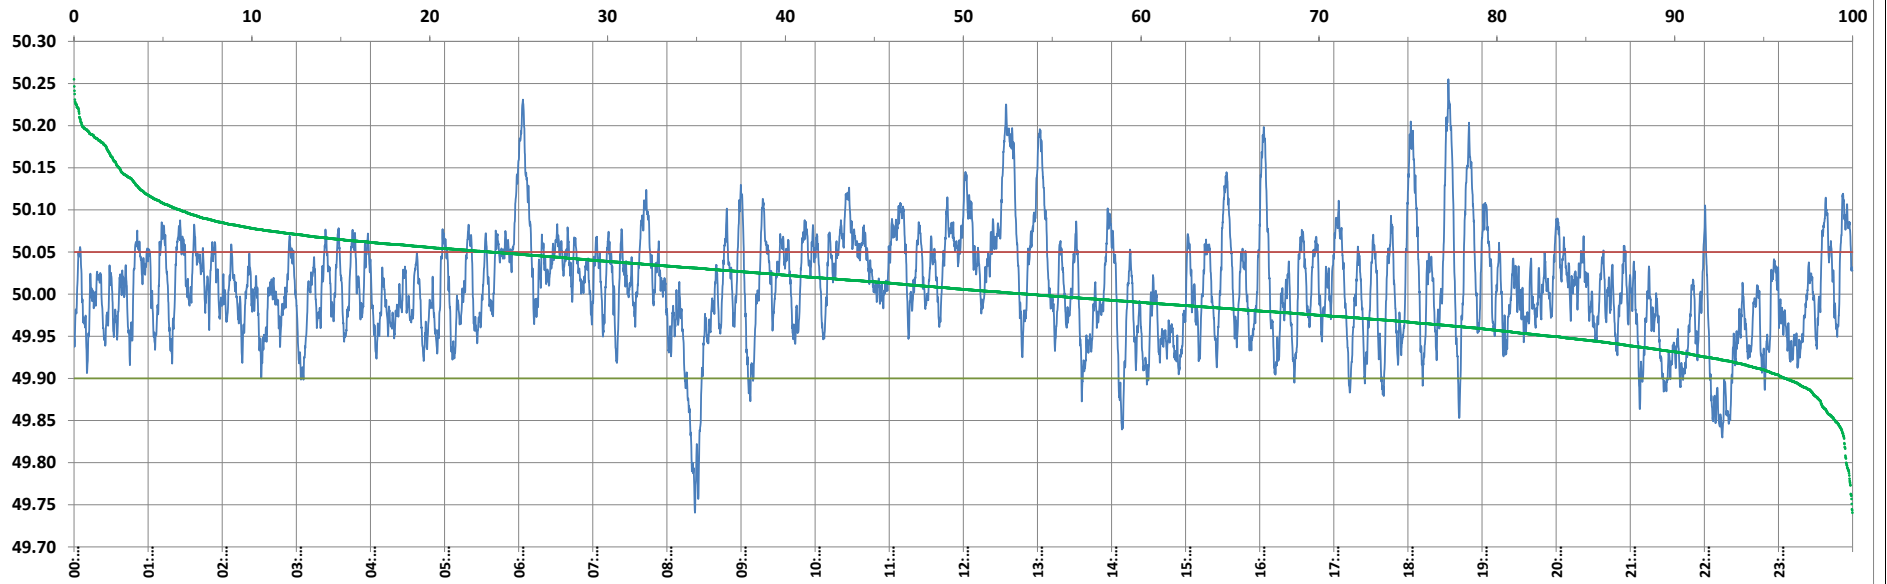

GRID CONTROLLER OF INDIA LIMITED

NATIONAL LOAD DESPATCH CENTRE, NEW DELHI

Frequency profile for 10-May-2023 (Wednesday)

<49.7	<49.90	<49.97	49.7-49.8	49.8-49.9	49.9-50.0	50.0-50.1	50.1-50.2	49.90-50.05	49.7-50.2	49.97-50.03	50.05-50.1	>50	>50.03	>50.05	>50.2	<49.95	49.95-50.05	49.90-49.95
0.00	3.77	26.79	0.36	3.41	42.62	47.65	5.50	72.78	99.54	37.65	17.49	53.61	35.56	23.45	0.46	16.91	59.64	13.14

Average Frequency : 50.007	Frequency Variation Index : 0.0407	Standard Deviation : 0.0636	Mileage: 47.4	FDI: 27.2
----------------------------	------------------------------------	-----------------------------	---------------	-----------

Instantaneous Frequency		
Max	50.255	18:32:40
Min	49.741	8:22:40

15 minute Average Frequency		
Max	50.149	12:45:00
Min	49.837	8:30:00

No. of excursions	
above 50.03 Hz	143
below 49.97 Hz	143
above 50.00 Hz	160
below 50.00 Hz	160