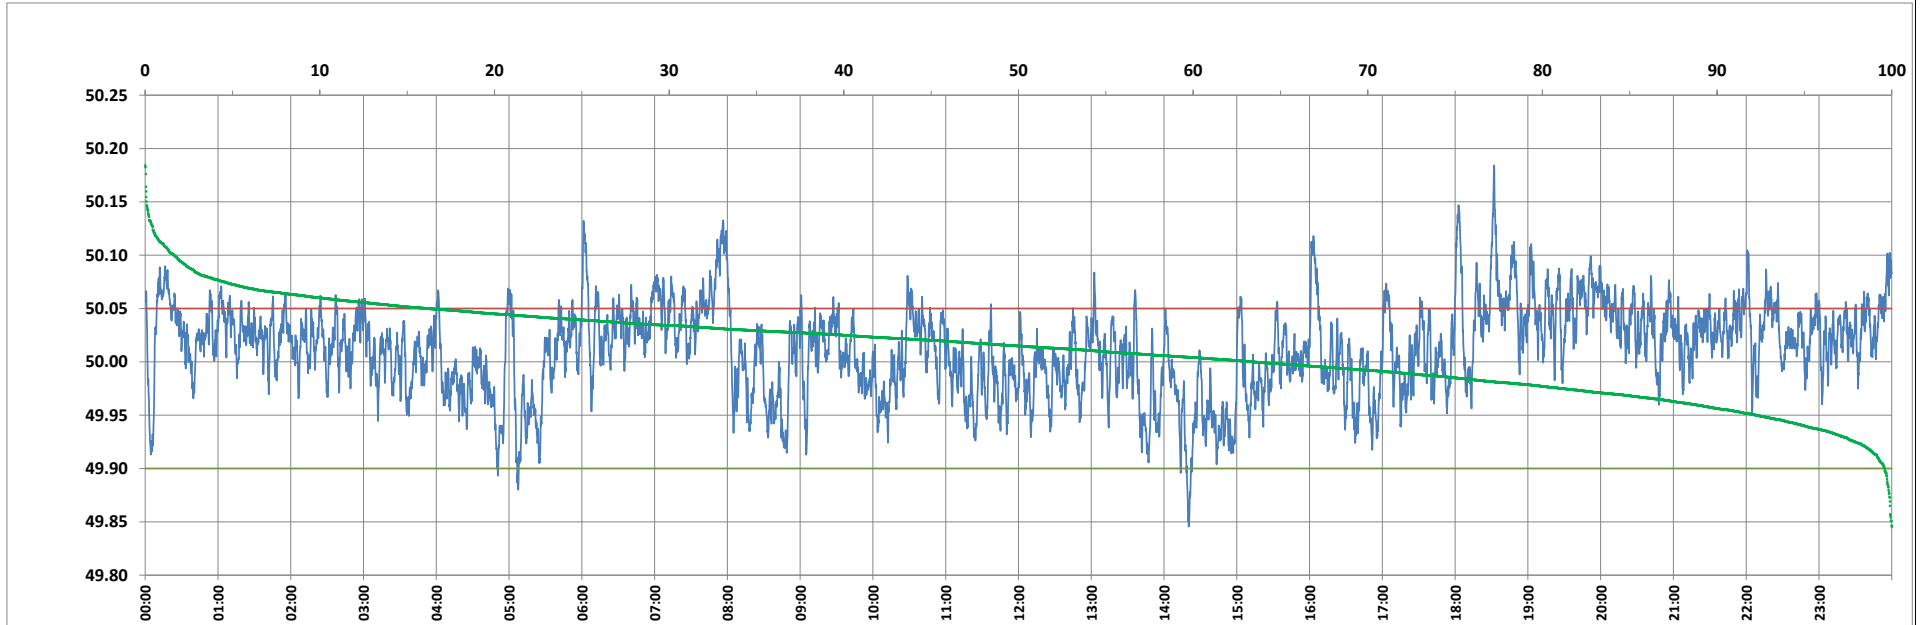

Frequency profile for 27-Aug-2023 (Sunday)

<49.7	<49.90	<49.97	49.7-49.8	49.8-49.9	49.9-50.0	50.0-50.1	50.1-50.2	49.90-50.05	49.7-50.2	49.97-50.03	50.05-50.1	>50	>50.03	>50.05	>50.2	<49.95	49.95-50.05	49.90-49.95
0.00	0.42	16.01	0.00	0.42	36.15	61.78	1.66	83.44	100.00	49.79	14.49	63.44	34.20	16.15	0.00	7.77	76.09	7.35

Average Frequency : 50.012	Frequency Variation Index : 0.0182	Standard Deviation : 0.0411	Mileage: 47.2	FDI: 16.6
----------------------------	------------------------------------	-----------------------------	---------------	-----------

Instantaneous Frequency		
Max	50.184	18:32:00
Min	49.846	14:20:20

15 minute Average Frequency			
Max	50.092	8:00:00	
Min	49.932	14:30:00	

No. of excursions	
above 50.03 Hz	259
below 49.97 Hz	121
above 50.00 Hz	213
below 50.00 Hz	212

Average time freq per excursion remains	
below 49.97	0:01:54
above 50.03	0:01:54

No. of hours freq outside 49.9-50.05 Hz	3:58:30
---	---------

Source : AGRA 10 Sec. (8640 samples)