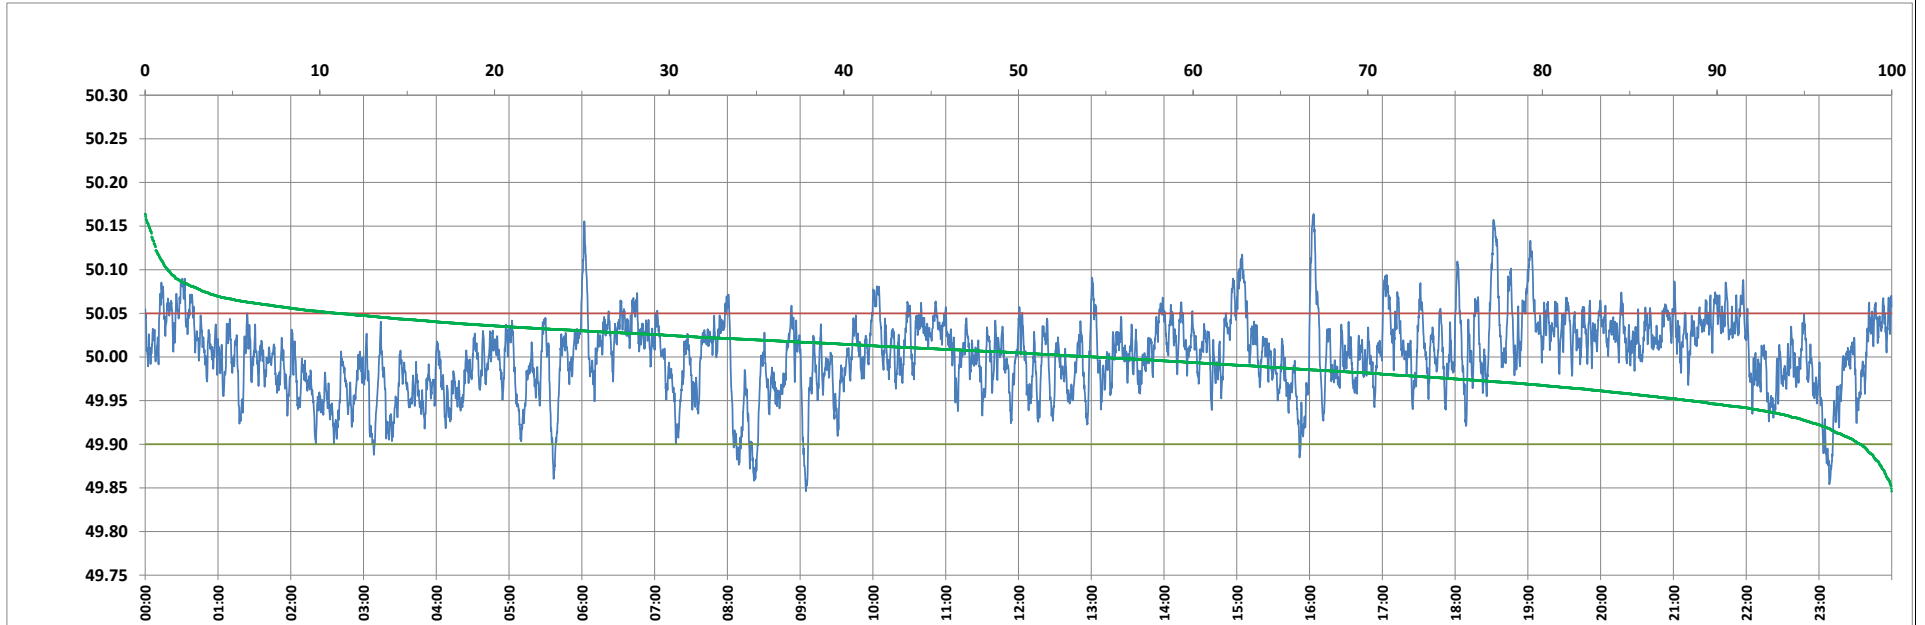

Frequency profile for 13-Aug-2023 (Sunday)

<49.7	<49.90	<49.97	49.7-49.8	49.8-49.9	49.9-50.0	50.0-50.1	50.1-50.2	49.90-50.05	49.7-50.2	49.97-50.03	50.05-50.1	>50	>50.03	>50.05	>50.2	<49.95	49.95-50.05	49.90-49.95
0.00	1.78	21.40	0.00	1.78	43.76	53.16	1.30	87.08	100.00	53.44	9.84	54.46	25.16	11.13	0.00	11.49	77.37	9.71

Average Frequency : 50.002	Frequency Variation Index : 0.0188	Standard Deviation : 0.0435	Mileage: 44.5	FDI: 12.9
----------------------------	------------------------------------	-----------------------------	---------------	-----------

Instantaneous Frequency		
Max	50.164	16:03:10
Min	49.846	9:04:40

15 minute Average Frequency		
Max	50.066	18:45:00
Min	49.914	23:15:00

No. of excursions	
above 50.03 Hz	201
below 49.97 Hz	146
above 50.00 Hz	202
below 50.00 Hz	201

Average time freq per excursion remains	
below 49.97	0:02:07
above 50.03	0:01:48

No. of hours freq outside 49.9-50.05 Hz	3:06:00
---	---------

Source : AGRA 10 Sec. (8640 samples)