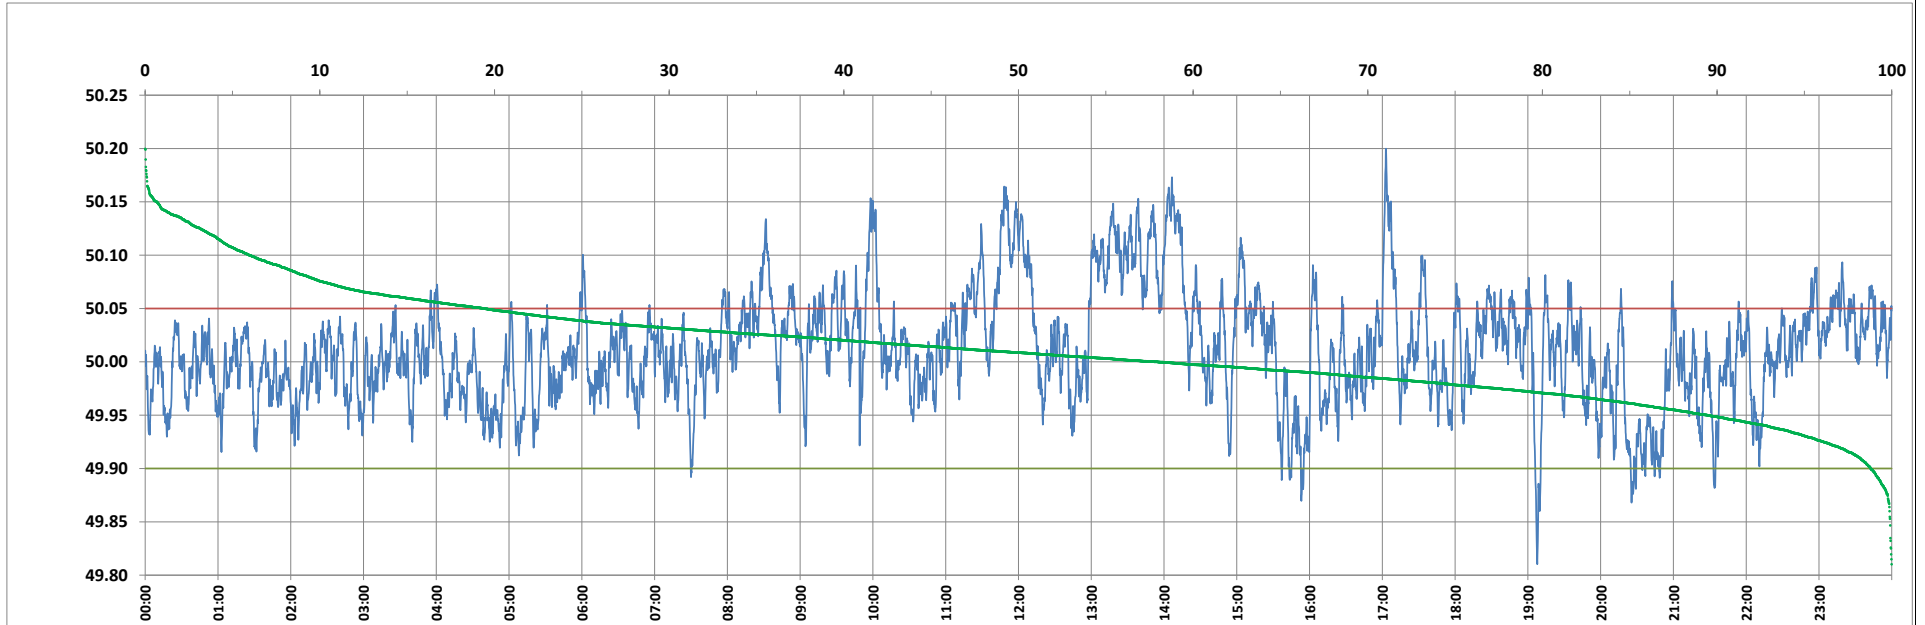

Frequency profile for 06-Aug-2023 (Sunday)

<49.7	<49.90	<49.97	49.7-49.8	49.8-49.9	49.9-50.0	50.0-50.1	50.1-50.2	49.90-50.05	49.7-50.2	49.97-50.03	50.05-50.1	>50	>50.03	>50.05	>50.2	<49.95	49.95-50.05	49.90-49.95
0.00	1.19	19.38	0.00	1.19	40.82	52.01	5.97	79.44	100.00	49.20	13.39	57.99	31.42	19.36	0.00	10.54	70.09	9.35

Average Frequency : 50.011	Frequency Variation Index : 0.0273	Standard Deviation : 0.0511	Mileage: 45.8	FDI: 20.6
----------------------------	------------------------------------	-----------------------------	---------------	-----------

Instantaneous Frequency		
Max	50.200	17:03:00
Min	49.810	19:07:40

15 minute Average Frequency			
Max	50.136	14:15:00	
Min	49.924	20:45:00	

No. of excursions	
above 50.03 Hz	182
below 49.97 Hz	133
above 50.00 Hz	220
below 50.00 Hz	219

Average time freq per excursion remains	
below 49.97	0:02:06
above 50.03	0:02:29

No. of hours freq outside 49.9-50.05 Hz	4:56:00
---	---------

Source : AGRA 10 Sec. (8640 samples)