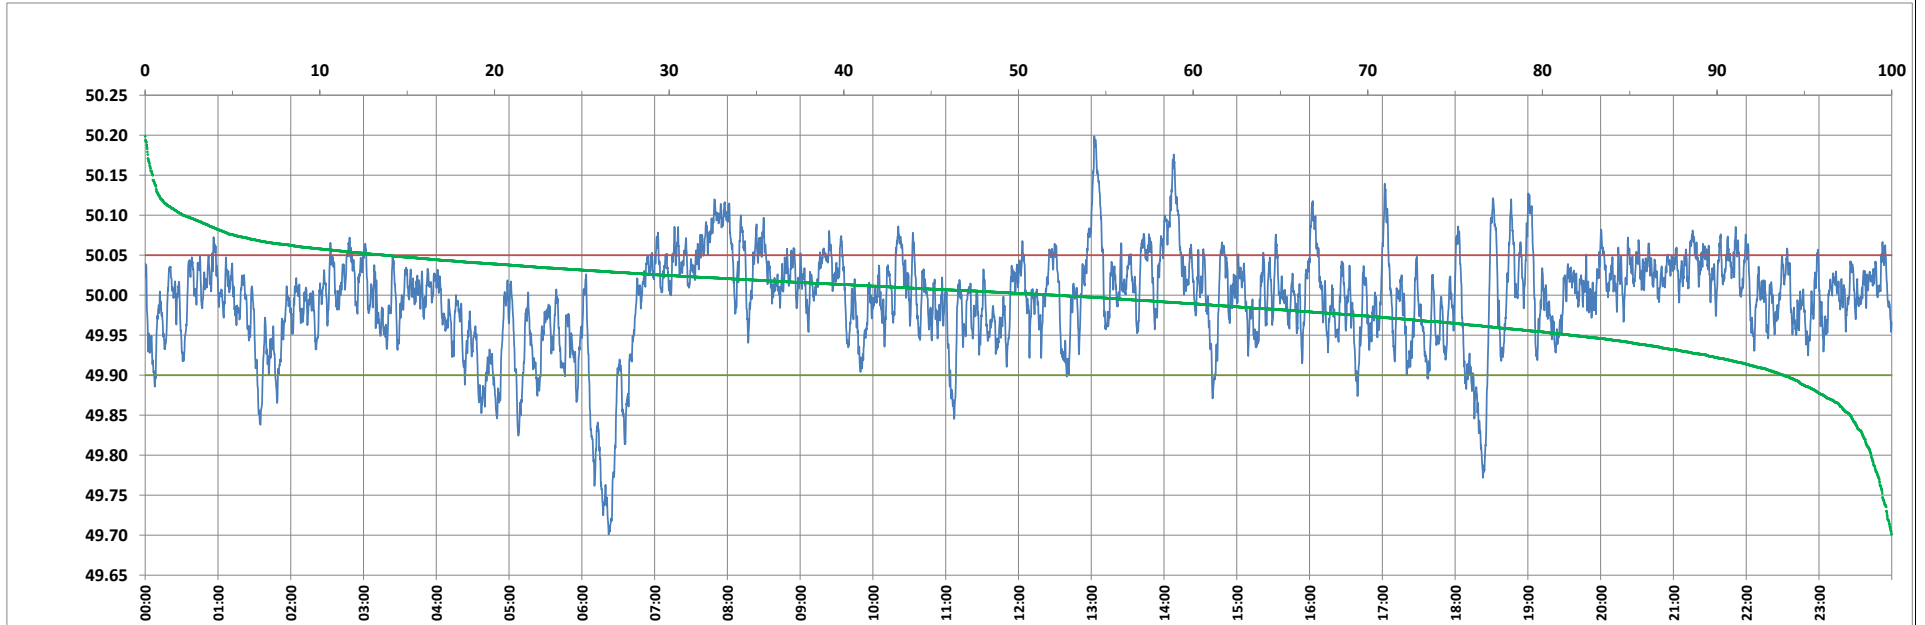

Frequency profile for 04-Aug-2023 (Friday)

<49.7	<49.90	<49.97	49.7-49.8	49.8-49.9	49.9-50.0	50.0-50.1	50.1-50.2	49.90-50.05	49.7-50.2	49.97-50.03	50.05-50.1	>50	>50.03	>50.05	>50.2	<49.95	49.95-50.05	49.90-49.95
0.00	6.17	27.82	1.18	4.99	41.66	49.99	2.19	80.07	100.00	46.05	11.57	52.18	26.12	13.76	0.00	18.31	67.93	12.14

Average Frequency : 49.994	Frequency Variation Index : 0.0365	Standard Deviation : 0.0602	Mileage: 46.2	FDI: 19.9
----------------------------	------------------------------------	-----------------------------	---------------	-----------

Instantaneous Frequency	
Max	50.199 13:02:30
Min	49.701 6:22:00

15 minute Average Frequency	
Max	50.103 14:15:00
Min	49.765 6:30:00

No. of excursions	
above 50.03 Hz	170
below 49.97 Hz	129
above 50.00 Hz	203
below 50.00 Hz	202

Average time freq per excursion remains	
below 49.97	0:03:06
above 50.03	0:02:13

No. of hours freq outside 49.9-50.05 Hz	4:47:00
---	---------

Source : BARH 10 Sec. (8640 samples)