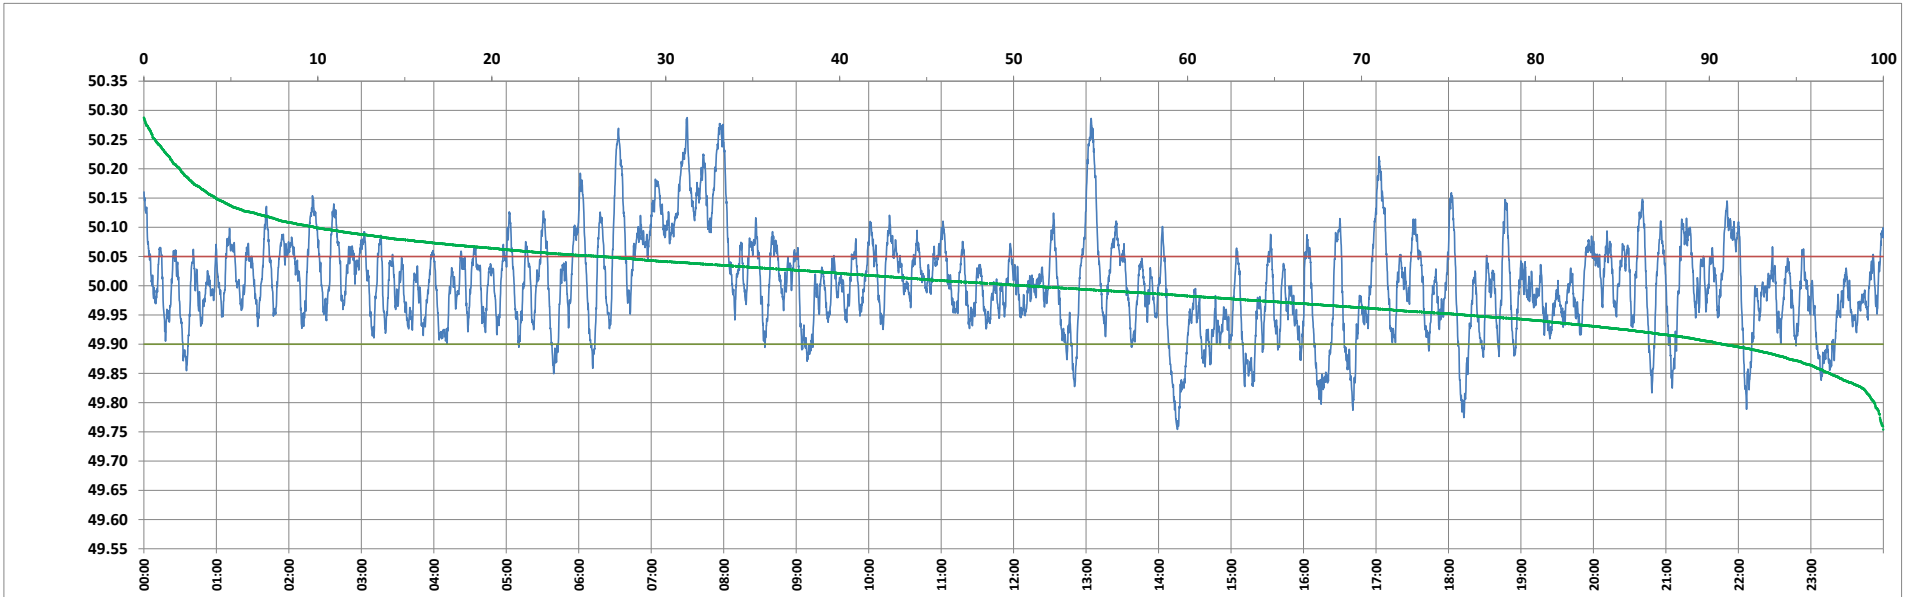

Frequency profile for 01-Apr-2023 (Saturday)

<49.7	<49.90	<49.97	49.7-49.8	49.8-49.9	49.9-50.0	50.0-50.1	50.1-50.2	49.90-50.05	49.7-50.2	49.97-50.03	50.05-50.1	>50	>50.03	>50.05	>50.2	<49.95	49.95-50.05	49.90-49.95
0.00	9.19	33.56	0.52	8.67	40.08	40.87	7.80	64.47	97.94	30.69	16.48	50.73	35.74	26.34	2.06	24.00	49.65	14.81

Average Frequency : 50.003	Frequency Variation Index : 0.0655	Standard Deviation : 0.0809	Mileage: 55.5	FDI: 35.5
----------------------------	------------------------------------	-----------------------------	---------------	-----------

Instantaneous Frequency		
Max	50.288	7:29:00
Min	49.754	14:15:00

15 minute Average Frequency			
Max	50.187	8:00:00	
Min	49.875	14:30:00	

No. of excursions	
above 50.03 Hz	127
below 49.97 Hz	144
above 50.00 Hz	152
below 50.00 Hz	151

Average time freq per excursion remains	
below 49.97	0:03:21
above 50.03	0:04:03

No. of hours freq outside 49.9-50.05 Hz	8:31:40
---	---------

Source : AGRA 10 Sec. (8640 samples)