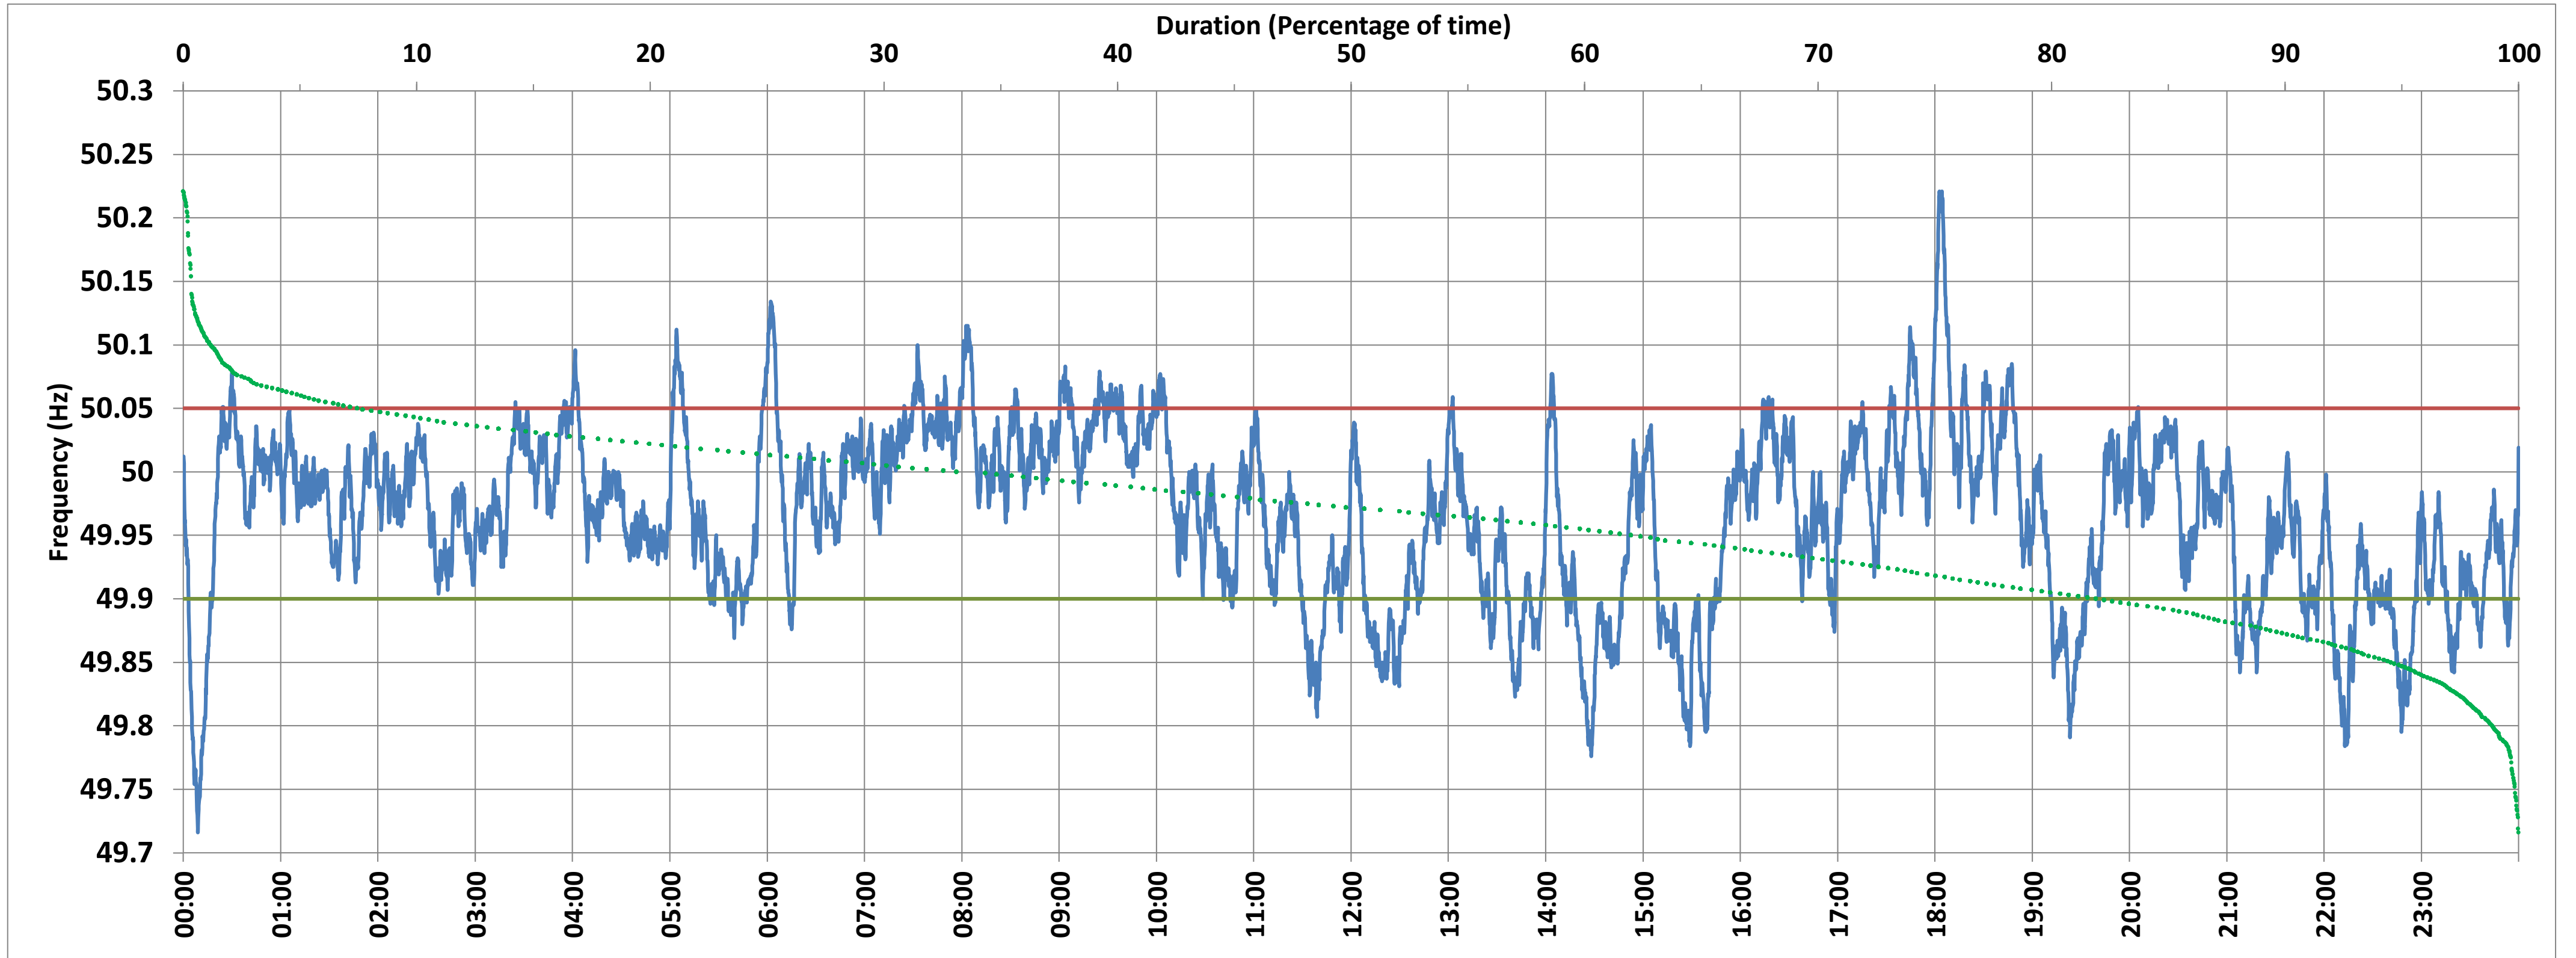

VIJAYAWADA:Frequency

National Grid Frequency Profile for 12-May-2018

<49.7	<49.90	<49.97	49.7-49.8	49.8-49.9	49.9-50.0	50.0-50.1	50.1-50.2	49.90-50.05	49.7-50.2	49.97-50.03	50.05-50.1	>50	>50.03	>50.05	>50.2
0.00	17.75	47.92	1.10	16.66	47.92	33.11	1.02	74.79	99.80	36.48	6.50	33.10	15.60	7.45	0.20

Average Frequency :	49.965	Frequency Variation Index :	0.058	Standard Deviation :	0.067	Mileage	45.62
---------------------	--------	-----------------------------	-------	----------------------	-------	---------	-------

Instantaneous Frequency		
Max	50.221	18:02:50
Min	49.716	0:09:00

15 minute Average Frequency		
Max	50.106	18:15:00
Min	49.825	0:15:00

No. of excursions above 50.03 Hz	92
No. of excursions below 49.97 Hz	101
No. of excursions above 50.00 Hz	96
No. of excursions below 50.00 Hz	94

% time <49.95	37.60
% time between 49.95 to 50.05	54.94

Average time freq remains below 49.97 per excursion	0:06:50	Average time frequency remains above 50.03 per excursion	0:02:27
---	---------	--	---------