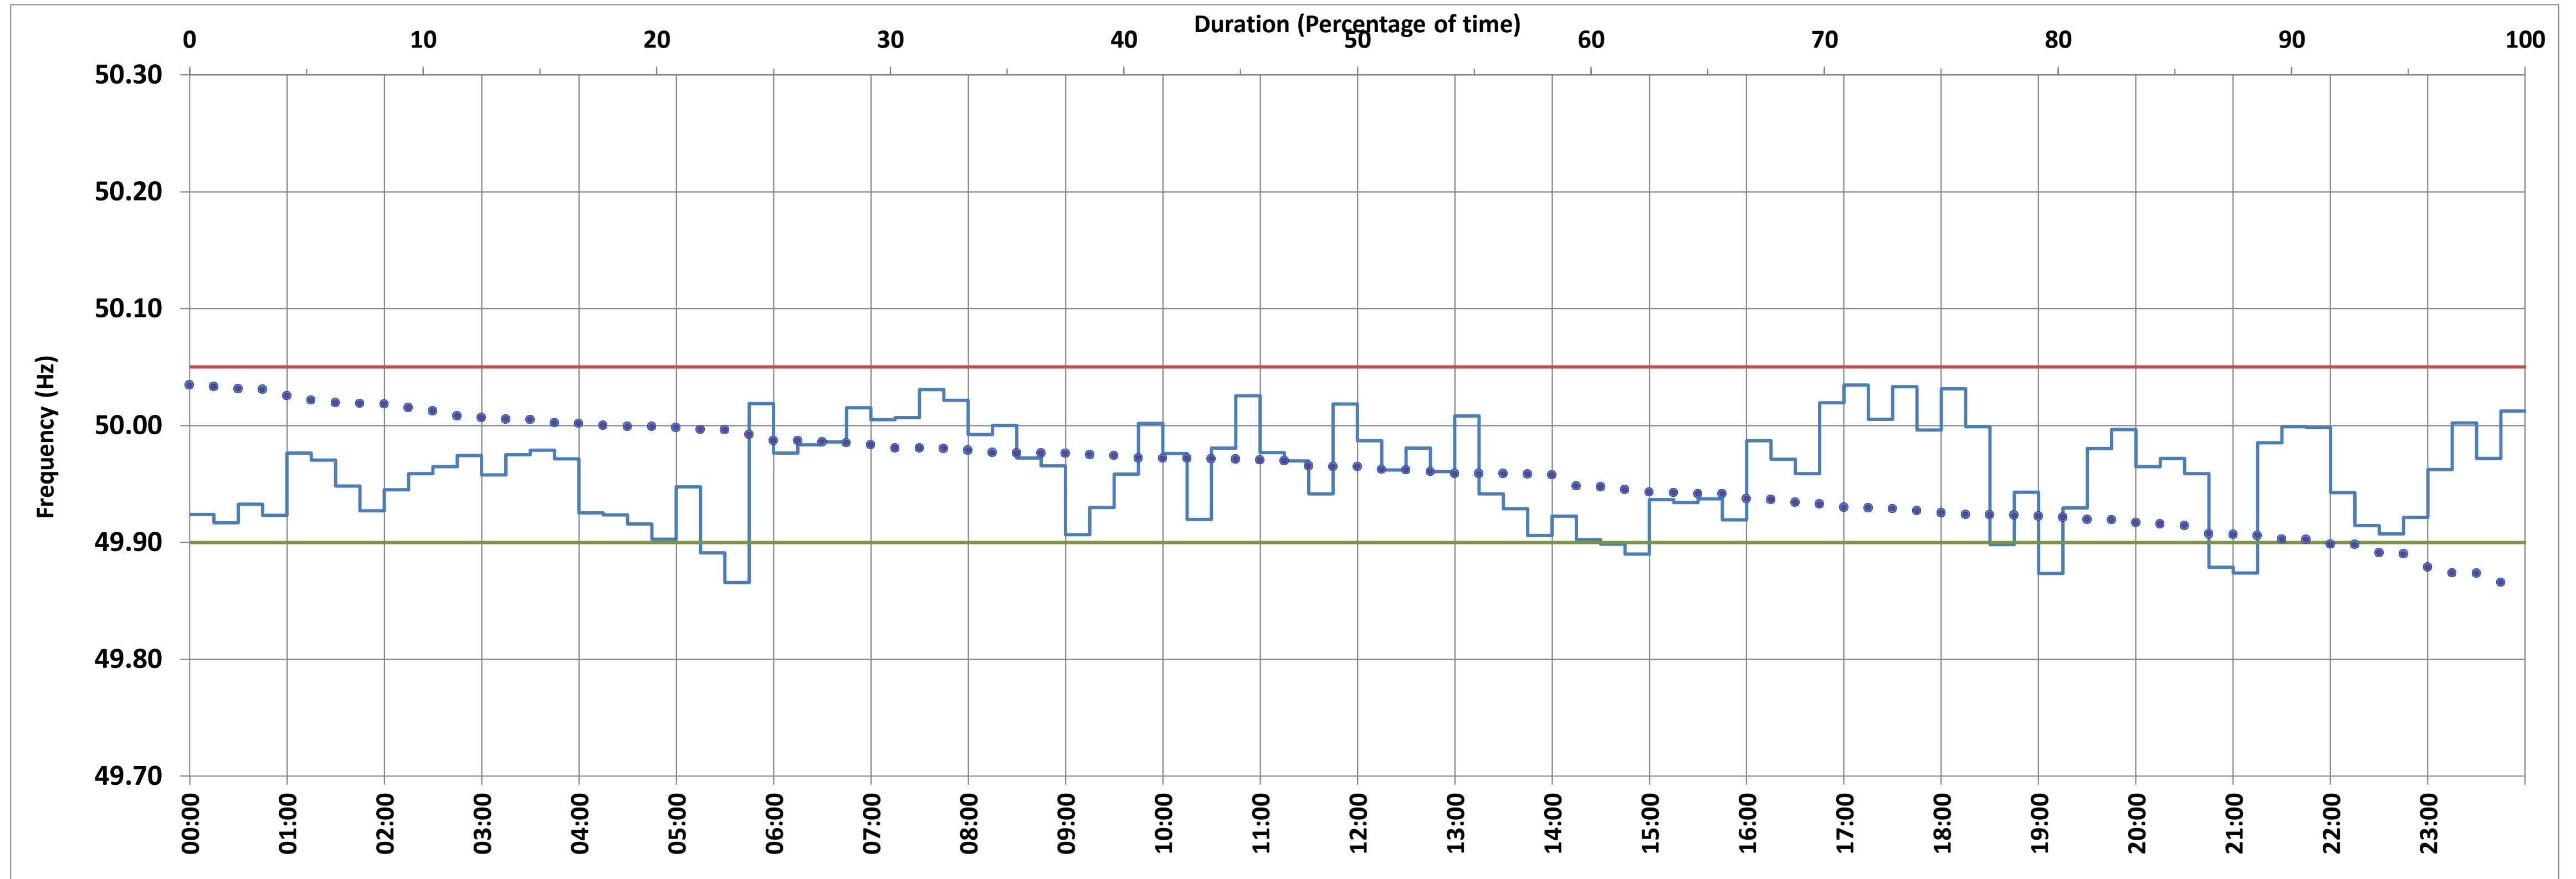

NTPC-VINDHYACHAL:Frequency

15 Min. Average Frequency Profile for 10-May-2018

<49.7	<49.90	<49.97	49.7-49.8	49.8-49.9	49.9-50.0	50.0-50.1	50.1-50.2	49.90-50.05	49.7-50.2	49.97-50.03	50.05-50.1	>50	>50.03	>50.05	>50.2	
0.00	8.33	53.13	0.00	8.33	73.96	17.71	0.00	91.67	100.00	42.71	0.00	17.71	4.17	0.00	0.00	

Average Frequency :	49.960

Mileage	2.8337

Instantaneous Frequency		
Max	50.133	12:03:30
Min	49.785	21:04:30

Based on 15 minute Average Frequency			
Max	50.035	17:15:00	
Min	49.866	5:45:00	

No. of excursions above 50.03 Hz	4
No. of excursions below 49.97 Hz	15
No. of excursions above 50.00 Hz	10
No. of excursions below 50.00 Hz	10

% time <49.95	40.63
% time between 49.95 to 50.05	59.38

NOTE: All calculations except Instantaneous Max/Min based on 15 minute average frequency