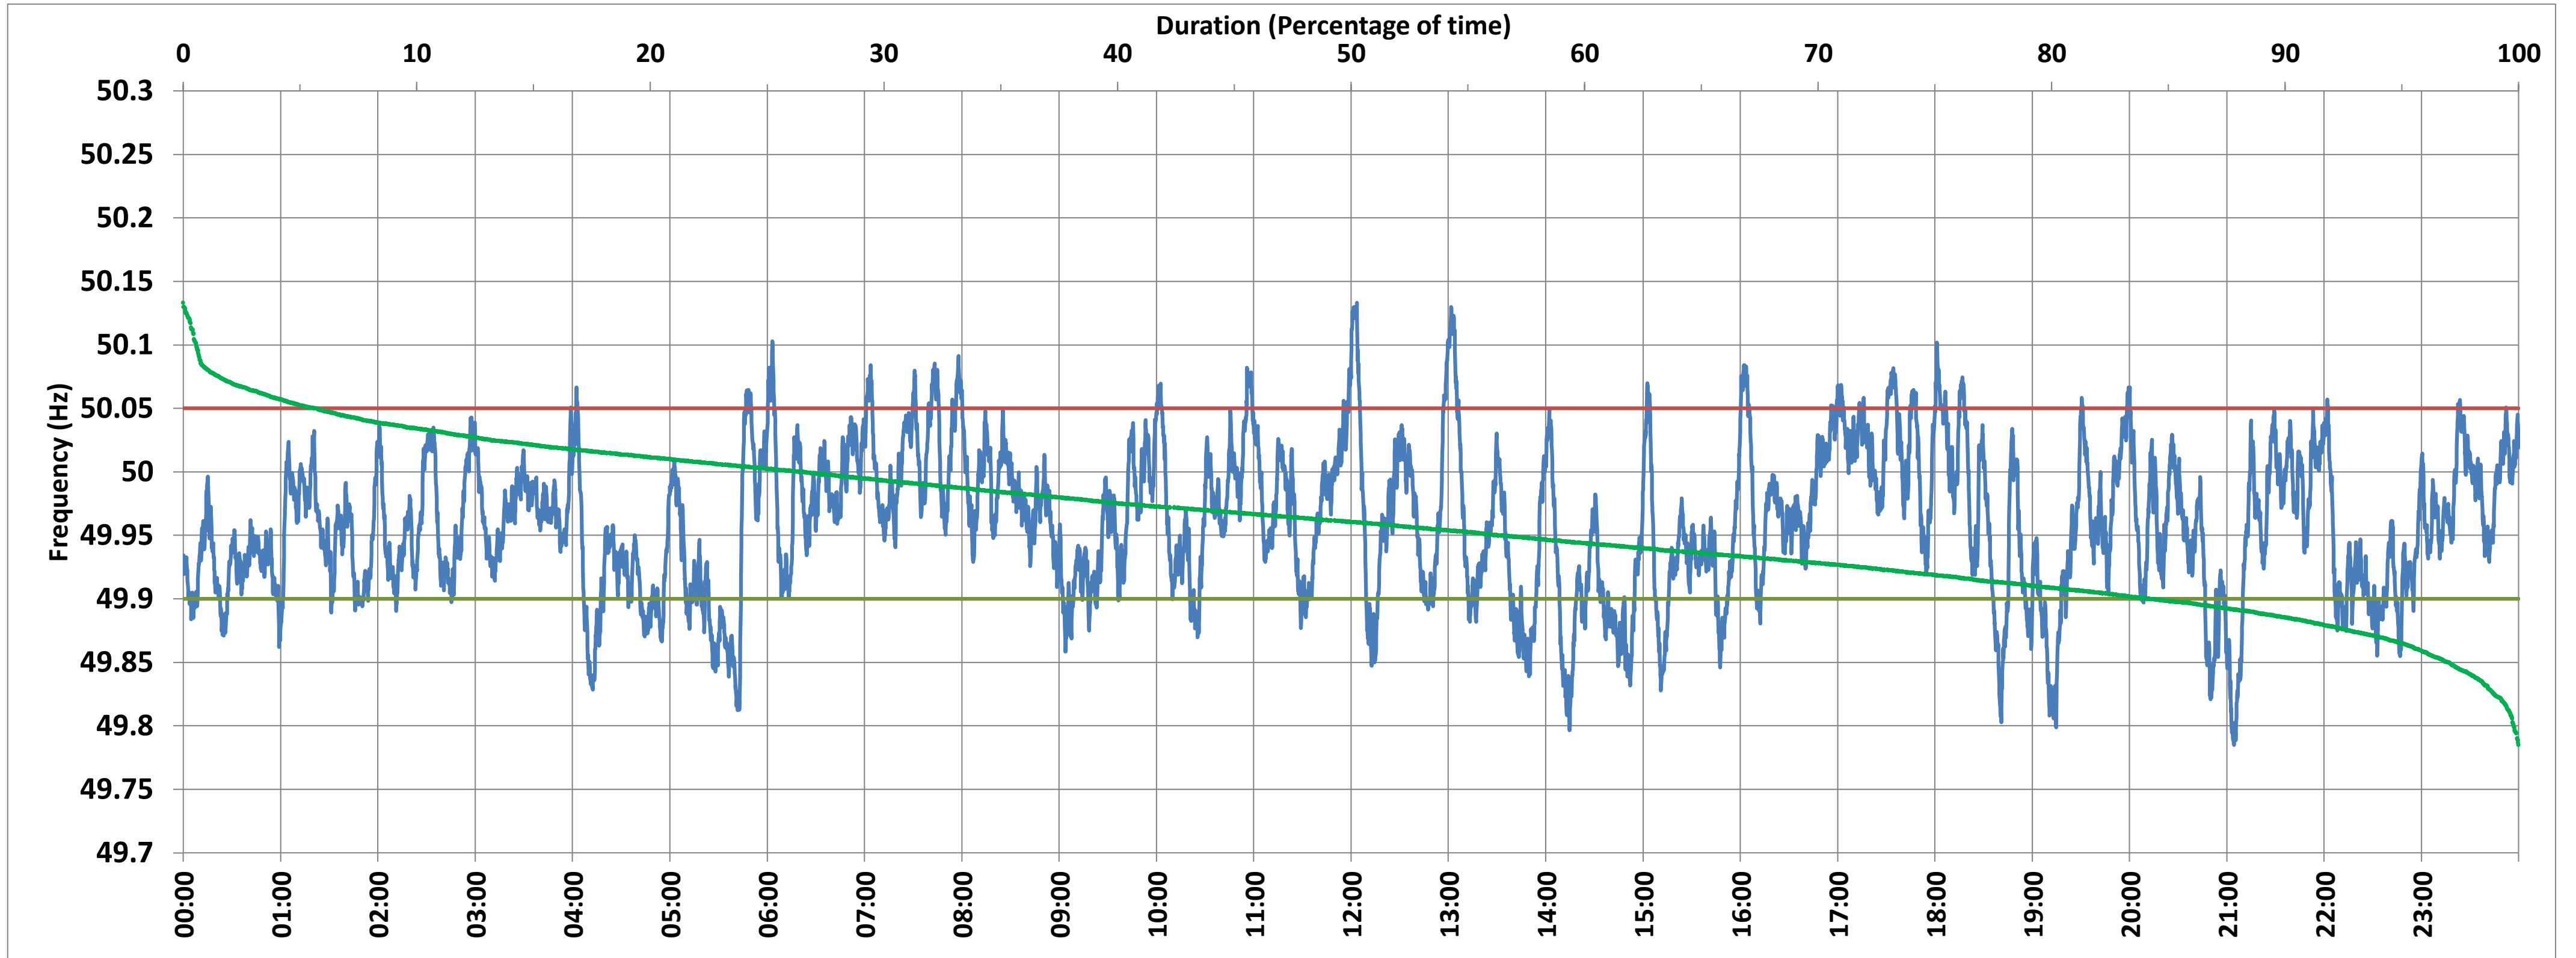

NTPC-VINDHYACHAL:Frequency

National Grid Frequency Profile for 10-May-2018

<49.7	<49.90	<49.97	49.7-49.8	49.8-49.9	49.9-50.0	50.0-50.1	50.1-50.2	49.90-50.05	49.7-50.2	49.97-50.03	50.05-50.1	>50	>50.03	>50.05	>50.2
0.00	15.83	56.39	0.21	15.63	57.70	25.90	0.57	78.46	100.00	32.22	5.15	26.37	11.39	5.71	0.00

Average Frequency :	49.960	Frequency Variation Index :	0.050	Standard Deviation :	0.058	Mileage	46.53
---------------------	--------	-----------------------------	-------	----------------------	-------	---------	-------

Instantaneous Frequency		
Max	50.133	12:03:30
Min	49.785	21:04:30

15 minute Average Frequency		
Max	50.035	17:15:00
Min	49.866	5:45:00

No. of excursions above 50.03 Hz	85
No. of excursions below 49.97 Hz	154
No. of excursions above 50.00 Hz	121
No. of excursions below 50.00 Hz	122

% time <49.95	43.69
% time between 49.95 to 50.05	50.60

Average time freq remains below 49.97 per excursion	0:05:16	Average time frequency remains above 50.03 per excursion	0:01:56
---	---------	--	---------