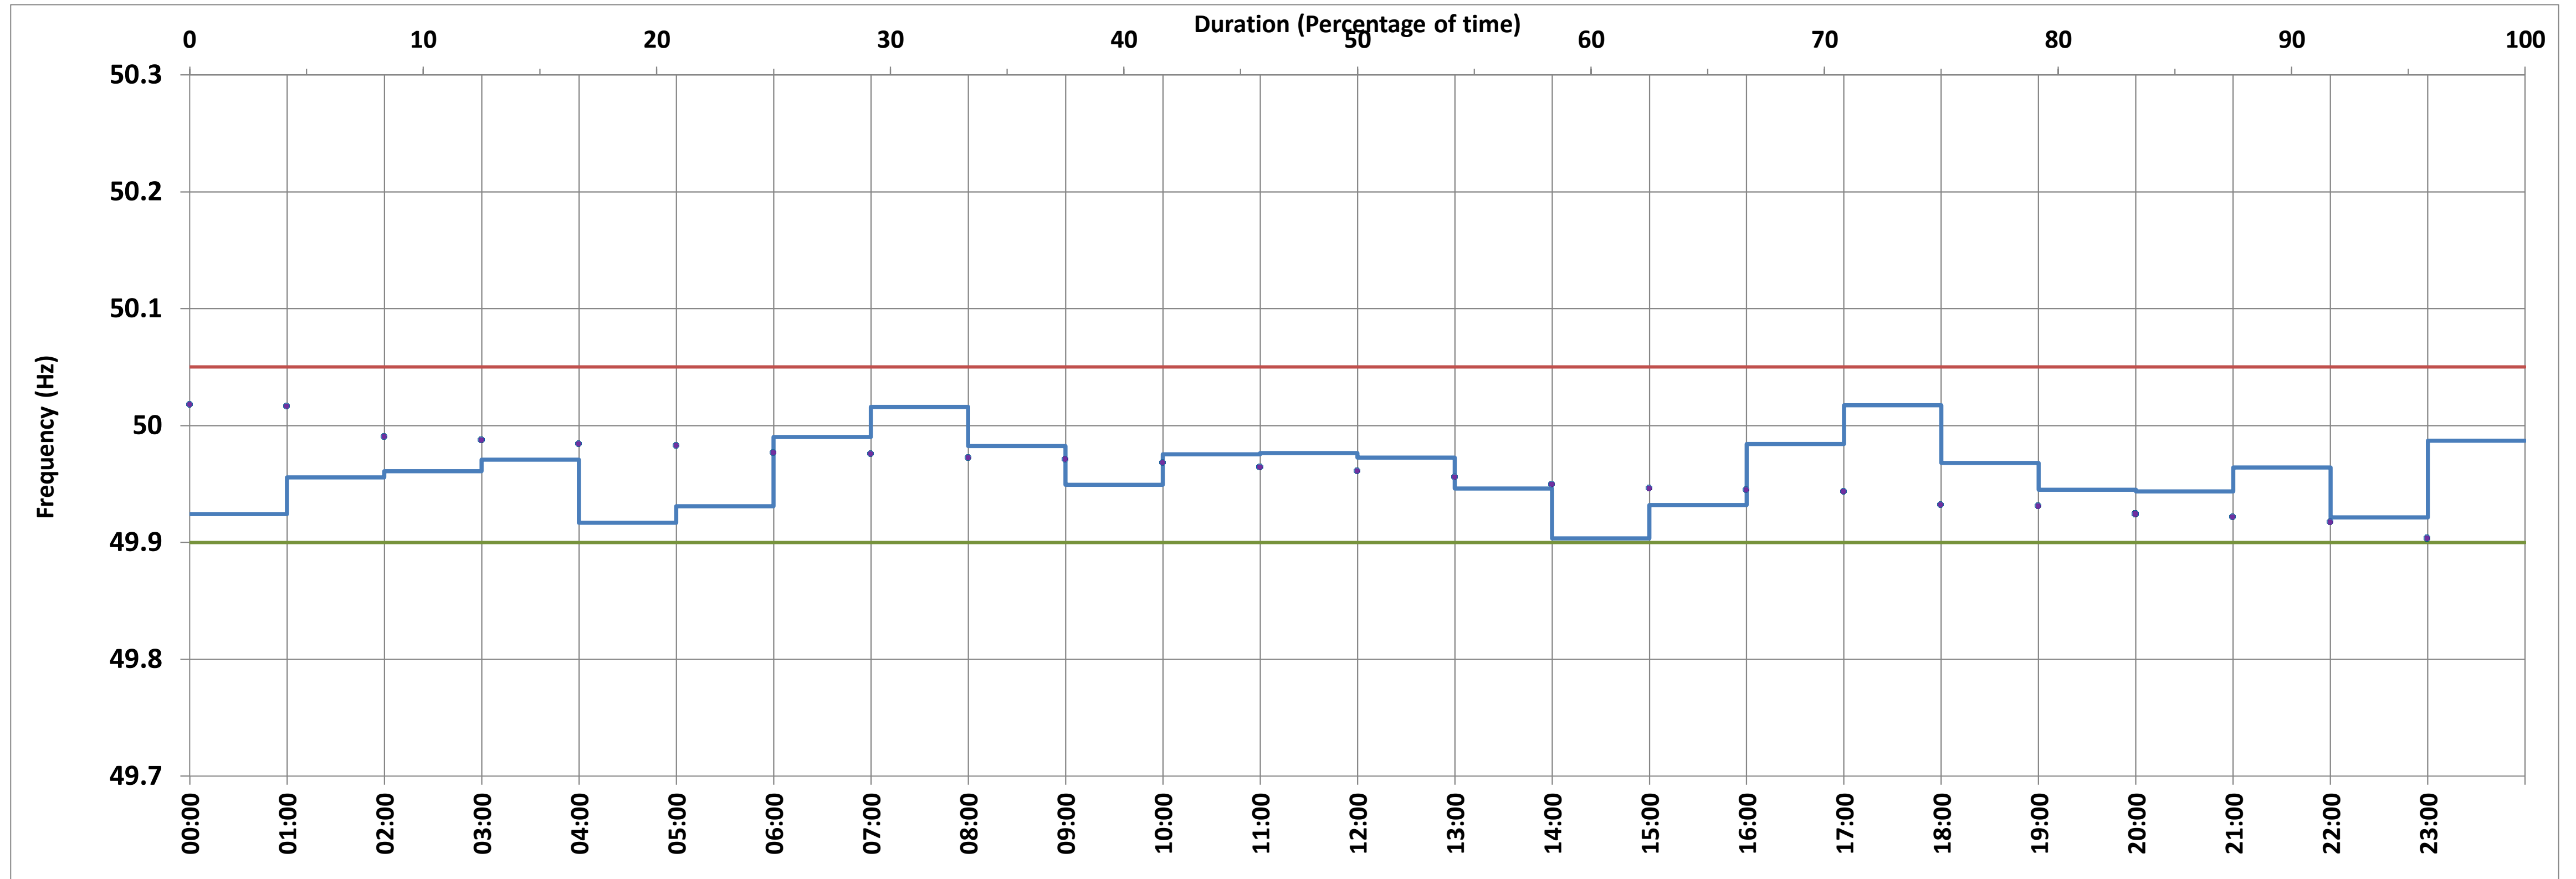

NTPC-VINDHYACHAL:Frequency

Hourly Average Frequency Profile for 10-May-2018

<49.7	<49.90	<49.97	49.7-49.8	49.8-49.9	49.9-50.0	50.0-50.1	50.1-50.2	49.90-50.05	49.7-50.2	49.97-50.03	50.05-50.1	>50	>50.03	>50.05	>50.2	
0.00	0.00	58.33	0.00	0.00	91.67	8.33	0.00	100.00	100.00	41.67	0.00	8.33	0.00	0.00	0.00	

Average Frequency :	49.960

Mileage	0.6843

Instantaneous Frequency		
Max	50.133	12:03:30
Min	49.785	21:04:30

Based on an hour Average Frequency			
Max	50.017	18:00:00	
Min	49.903	15:00:00	

No. of excursions above 50.03 Hz	0
No. of excursions below 49.97 Hz	5
No. of excursions above 50.00 Hz	2
No. of excursions below 50.00 Hz	3

% time <49.95	41.67
% time between 49.95 to 50.05	58.33

NOTE: All calculations except Instantaneous Max/Min based on an hour average frequency