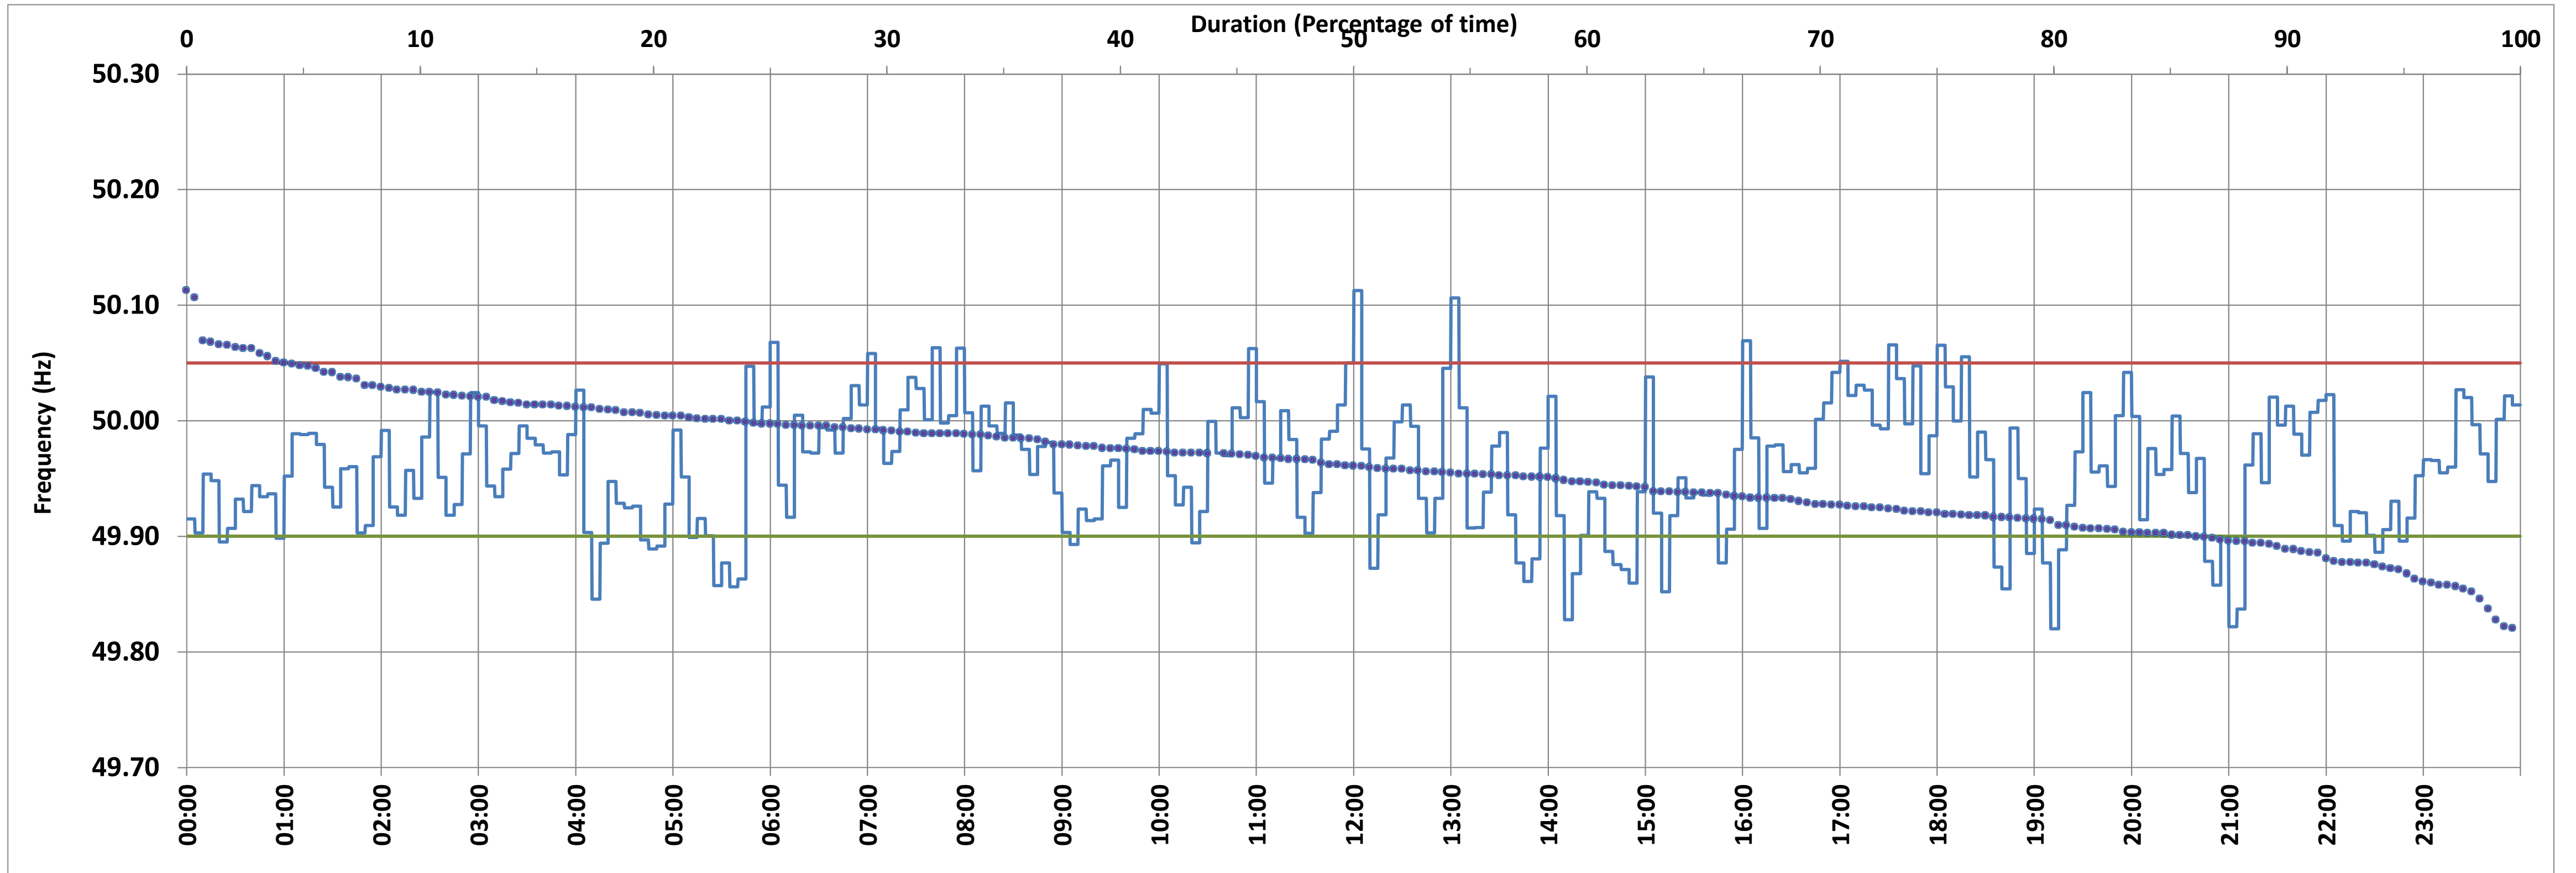

NTPC-VINDHYACHAL:Frequency

5 Min. Average Frequency Profile for 10-May-2018

<49.7	<49.90	<49.97	49.7-49.8	49.8-49.9	49.9-50.0	50.0-50.1	50.1-50.2	49.90-50.05	49.7-50.2	49.97-50.03	50.05-50.1	>50	>50.03	>50.05	>50.2
0.00	13.89	54.51	0.00	13.89	62.85	22.57	0.69	81.94	100.00	37.15	3.47	23.26	8.33	4.17	0.00

Average Frequency :	49.960

Mileage	10.6736

Instantaneous Frequency		
Max	50.133	12:03:30
Min	49.785	21:04:30

Based on 5 minute Average Frequency		
Max	50.113	12:05:00
Min	49.820	19:20:00

No. of excursions above 50.03 Hz	20
No. of excursions below 49.97 Hz	36
No. of excursions above 50.00 Hz	33
No. of excursions below 50.00 Hz	33

% time <49.95	41.32
% time between 49.95 to 50.05	54.51

NOTE: All calculations except Instantaneous Max/Min based on 5 minute average frequency