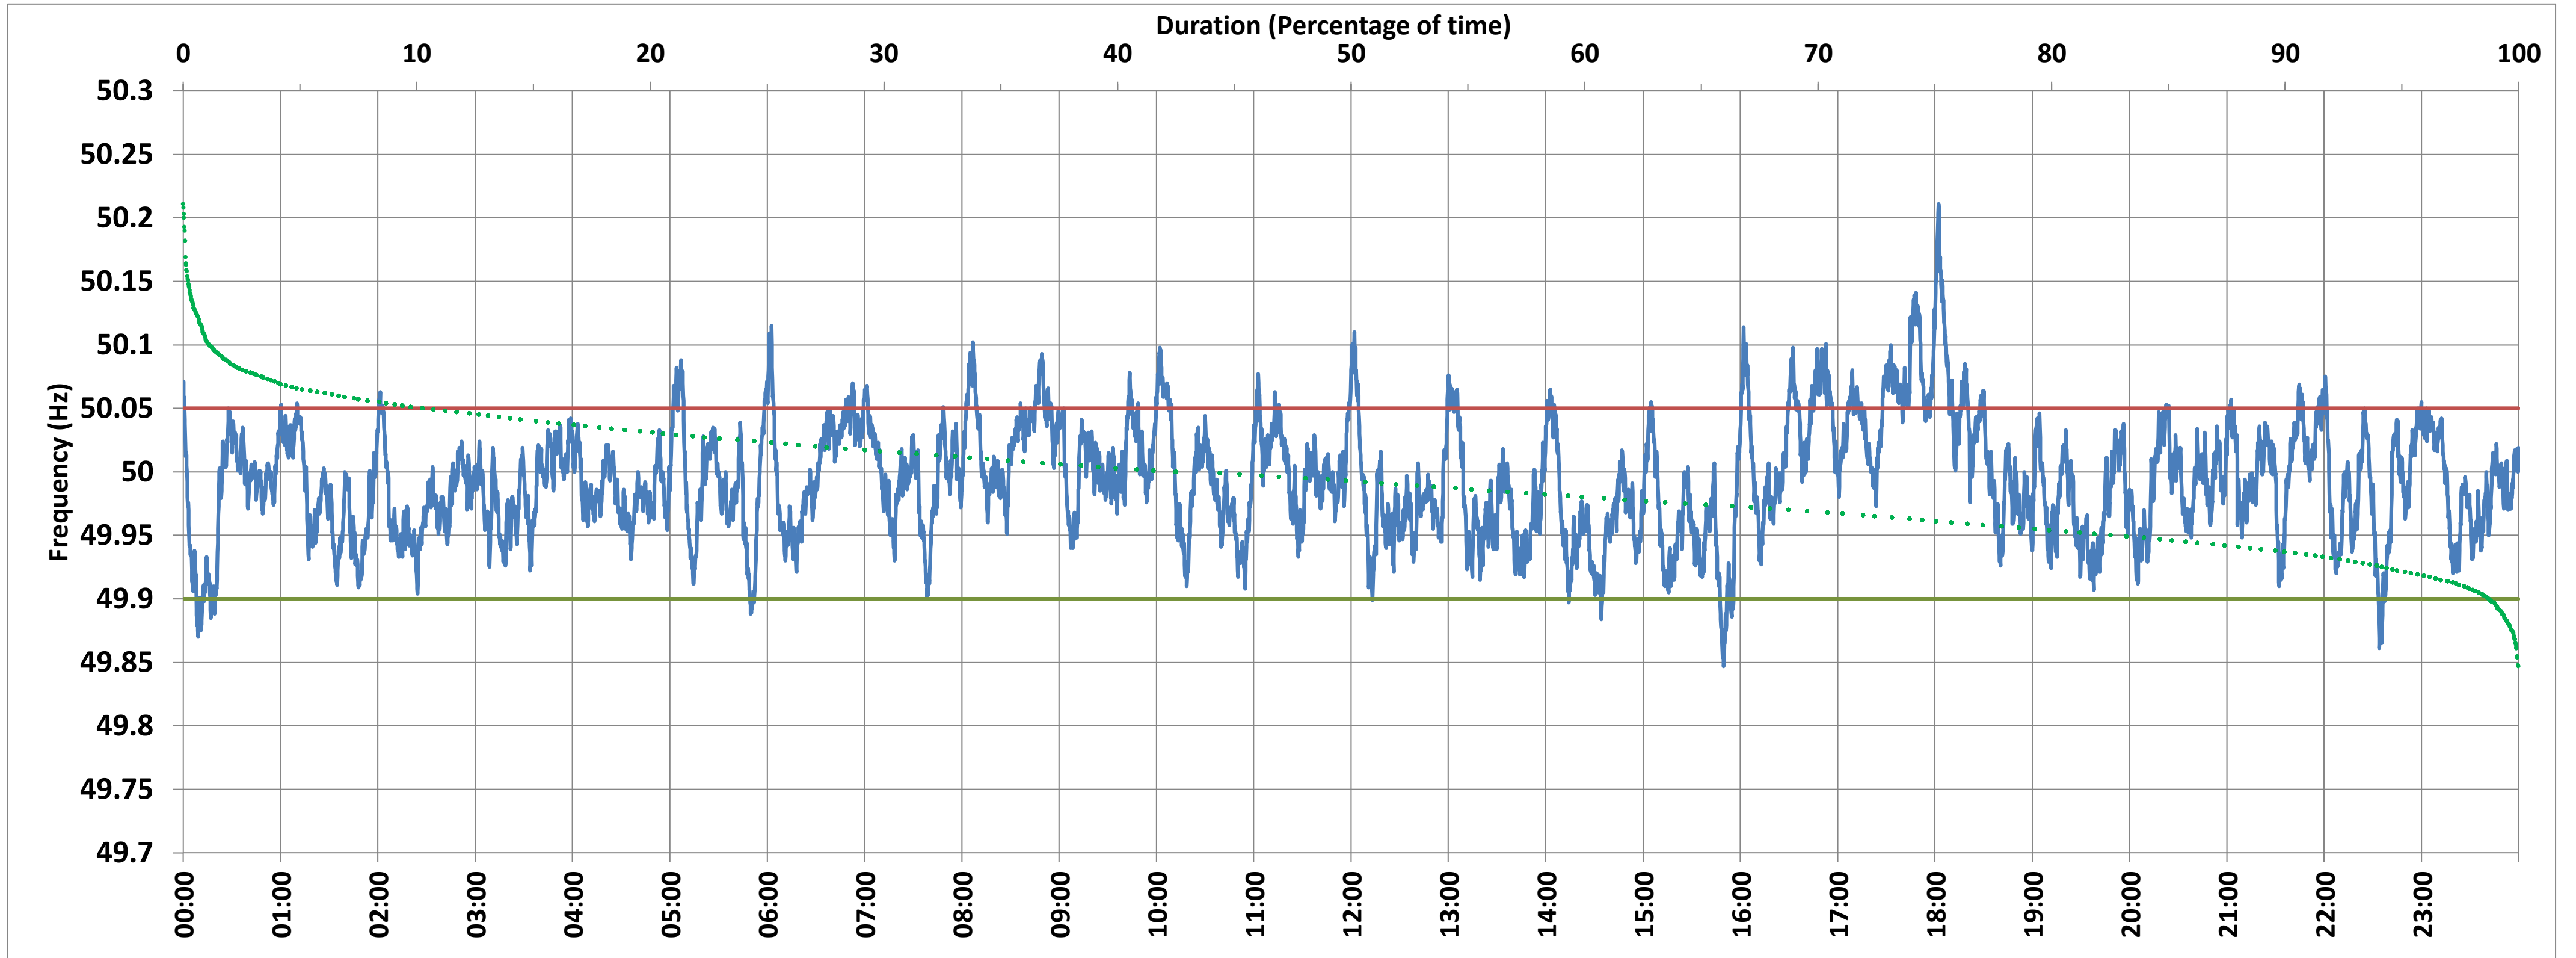

VIJAYAWADA:Frequency

National Grid Frequency Profile for 29-Apr-2018

|       |        |        |           |           |           |           |           |             |           |             |            |       |        |        |       |
|-------|--------|--------|-----------|-----------|-----------|-----------|-----------|-------------|-----------|-------------|------------|-------|--------|--------|-------|
| <49.7 | <49.90 | <49.97 | 49.7-49.8 | 49.8-49.9 | 49.9-50.0 | 50.0-50.1 | 50.1-50.2 | 49.90-50.05 | 49.7-50.2 | 49.97-50.03 | 50.05-50.1 | >50   | >50.03 | >50.05 | >50.2 |
| 0.00  | 1.23   | 30.47  | 0.00      | 1.23      | 54.39     | 43.22     | 1.11      | 88.53       | 99.94     | 48.98       | 9.59       | 42.49 | 20.54  | 10.24  | 0.06  |

|                     |        |                             |       |                      |       |         |       |
|---------------------|--------|-----------------------------|-------|----------------------|-------|---------|-------|
| Average Frequency : | 49.994 | Frequency Variation Index : | 0.021 | Standard Deviation : | 0.045 | Mileage | 45.86 |
|---------------------|--------|-----------------------------|-------|----------------------|-------|---------|-------|

|                         |        |          |
|-------------------------|--------|----------|
| Instantaneous Frequency |        |          |
| Max                     | 50.211 | 18:02:10 |
| Min                     | 49.847 | 15:49:40 |

|                             |        |          |
|-----------------------------|--------|----------|
| 15 minute Average Frequency |        |          |
| Max                         | 50.094 | 18:15:00 |
| Min                         | 49.921 | 16:00:00 |