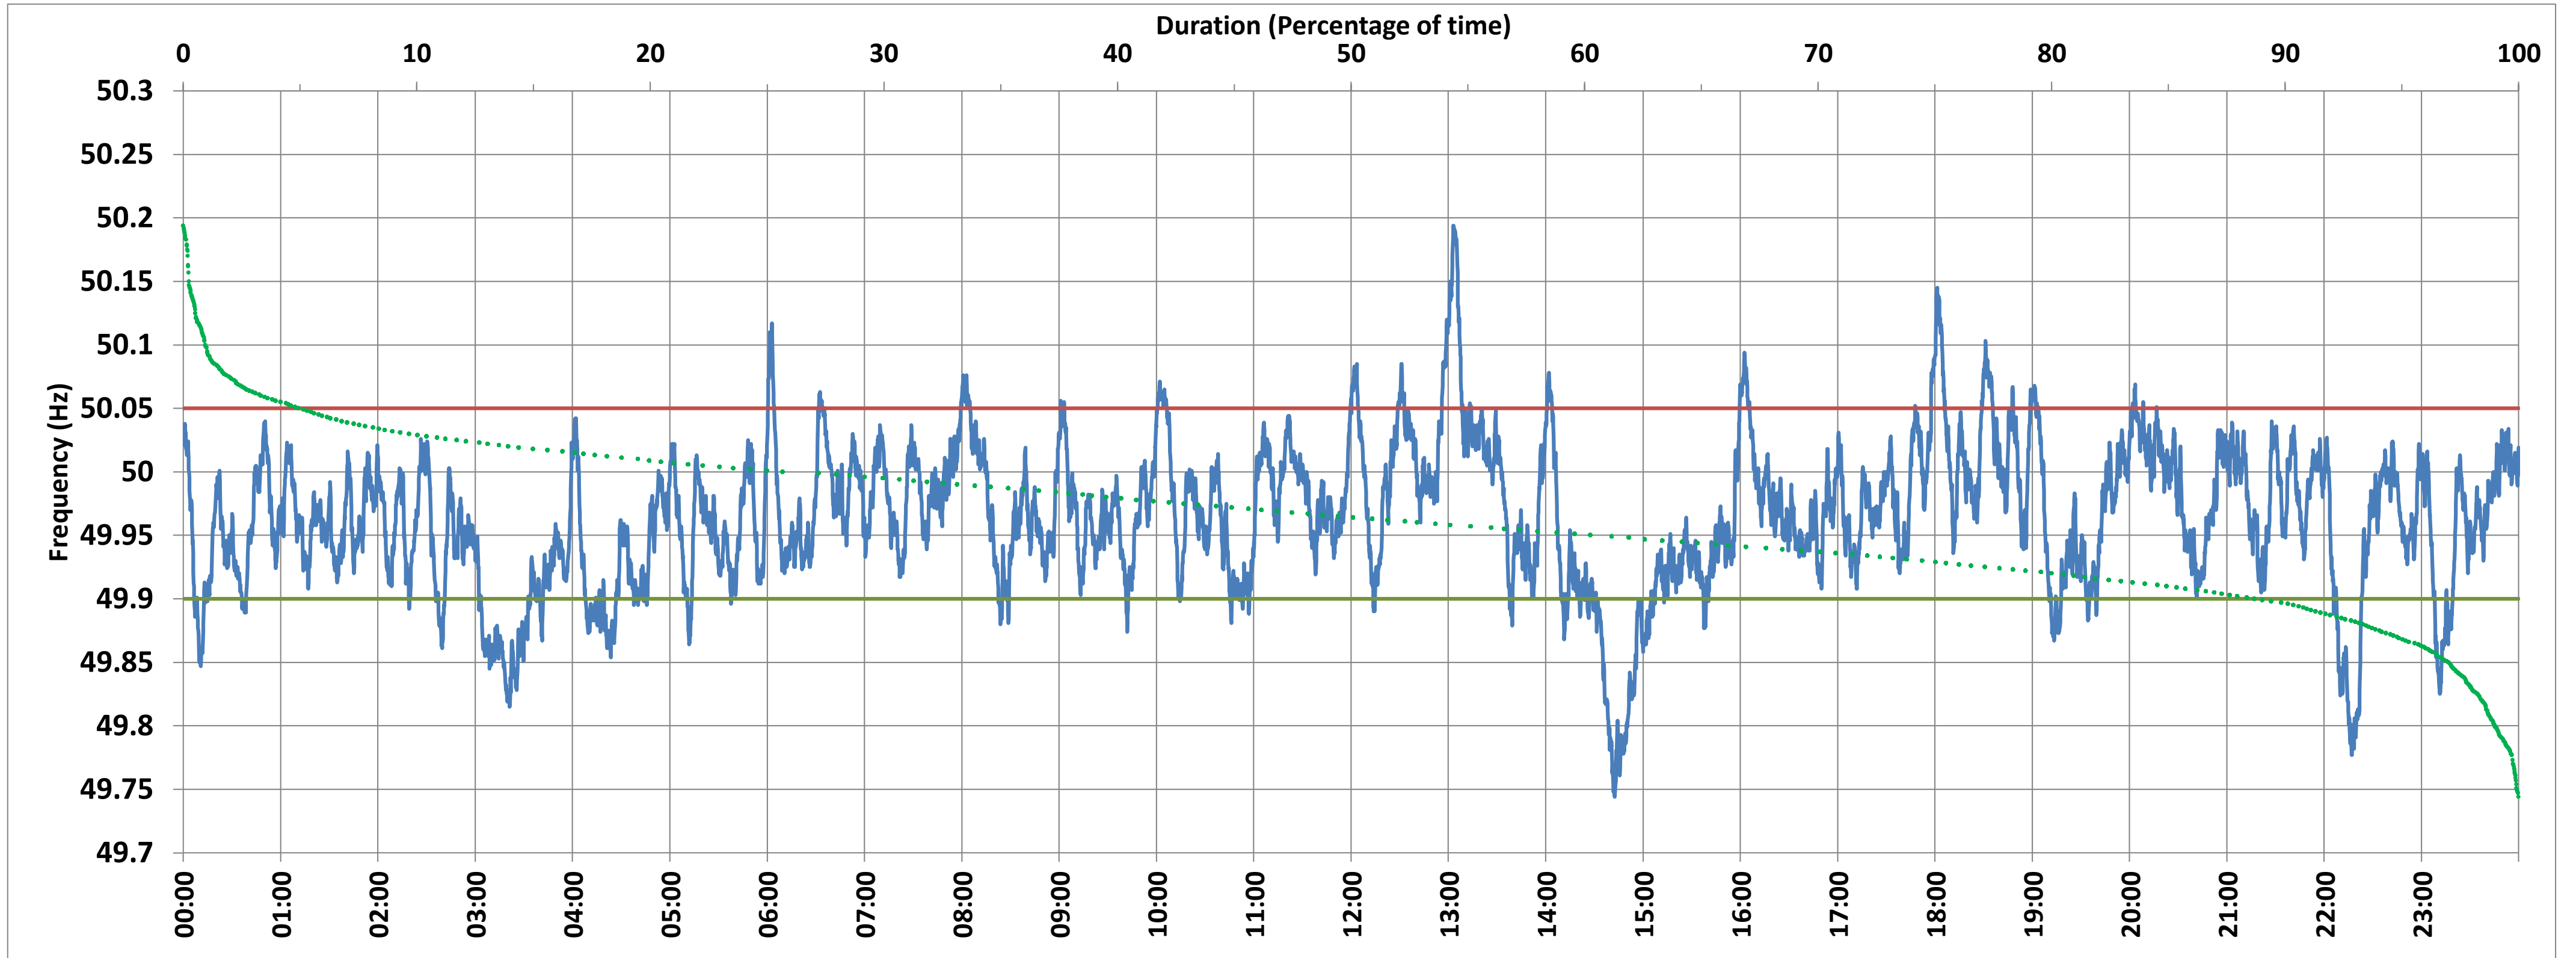

VIJAYAWADA:Frequency

National Grid Frequency Profile for 19-Apr-2018

<49.7	<49.90	<49.97	49.7-49.8	49.8-49.9	49.9-50.0	50.0-50.1	50.1-50.2	49.90-50.05	49.7-50.2	49.97-50.03	50.05-50.1	>50	>50.03	>50.05	>50.2
0.00	10.97	53.18	1.01	9.97	61.82	26.24	0.97	84.09	100.00	37.15	4.21	25.67	9.66	4.94	0.00

Average Frequency :	49.964	Frequency Variation Index :	0.045	Standard Deviation :	0.057	Mileage	43.68
---------------------	--------	-----------------------------	-------	----------------------	-------	---------	-------

Instantaneous Frequency		
Max	50.194	13:03:00
Min	49.744	14:42:30

15 minute Average Frequency		
Max	50.095	13:15:00
Min	49.825	14:45:00

No. of excursions above 50.03 Hz	65
No. of excursions below 49.97 Hz	119
No. of excursions above 50.00 Hz	99
No. of excursions below 50.00 Hz	102

% time <49.95	38.83
% time between 49.95 to 50.05	56.23

Average time freq remains below 49.97 per excursion	0:06:26	Average time frequency remains above 50.03 per excursion	0:02:08
---	---------	--	---------