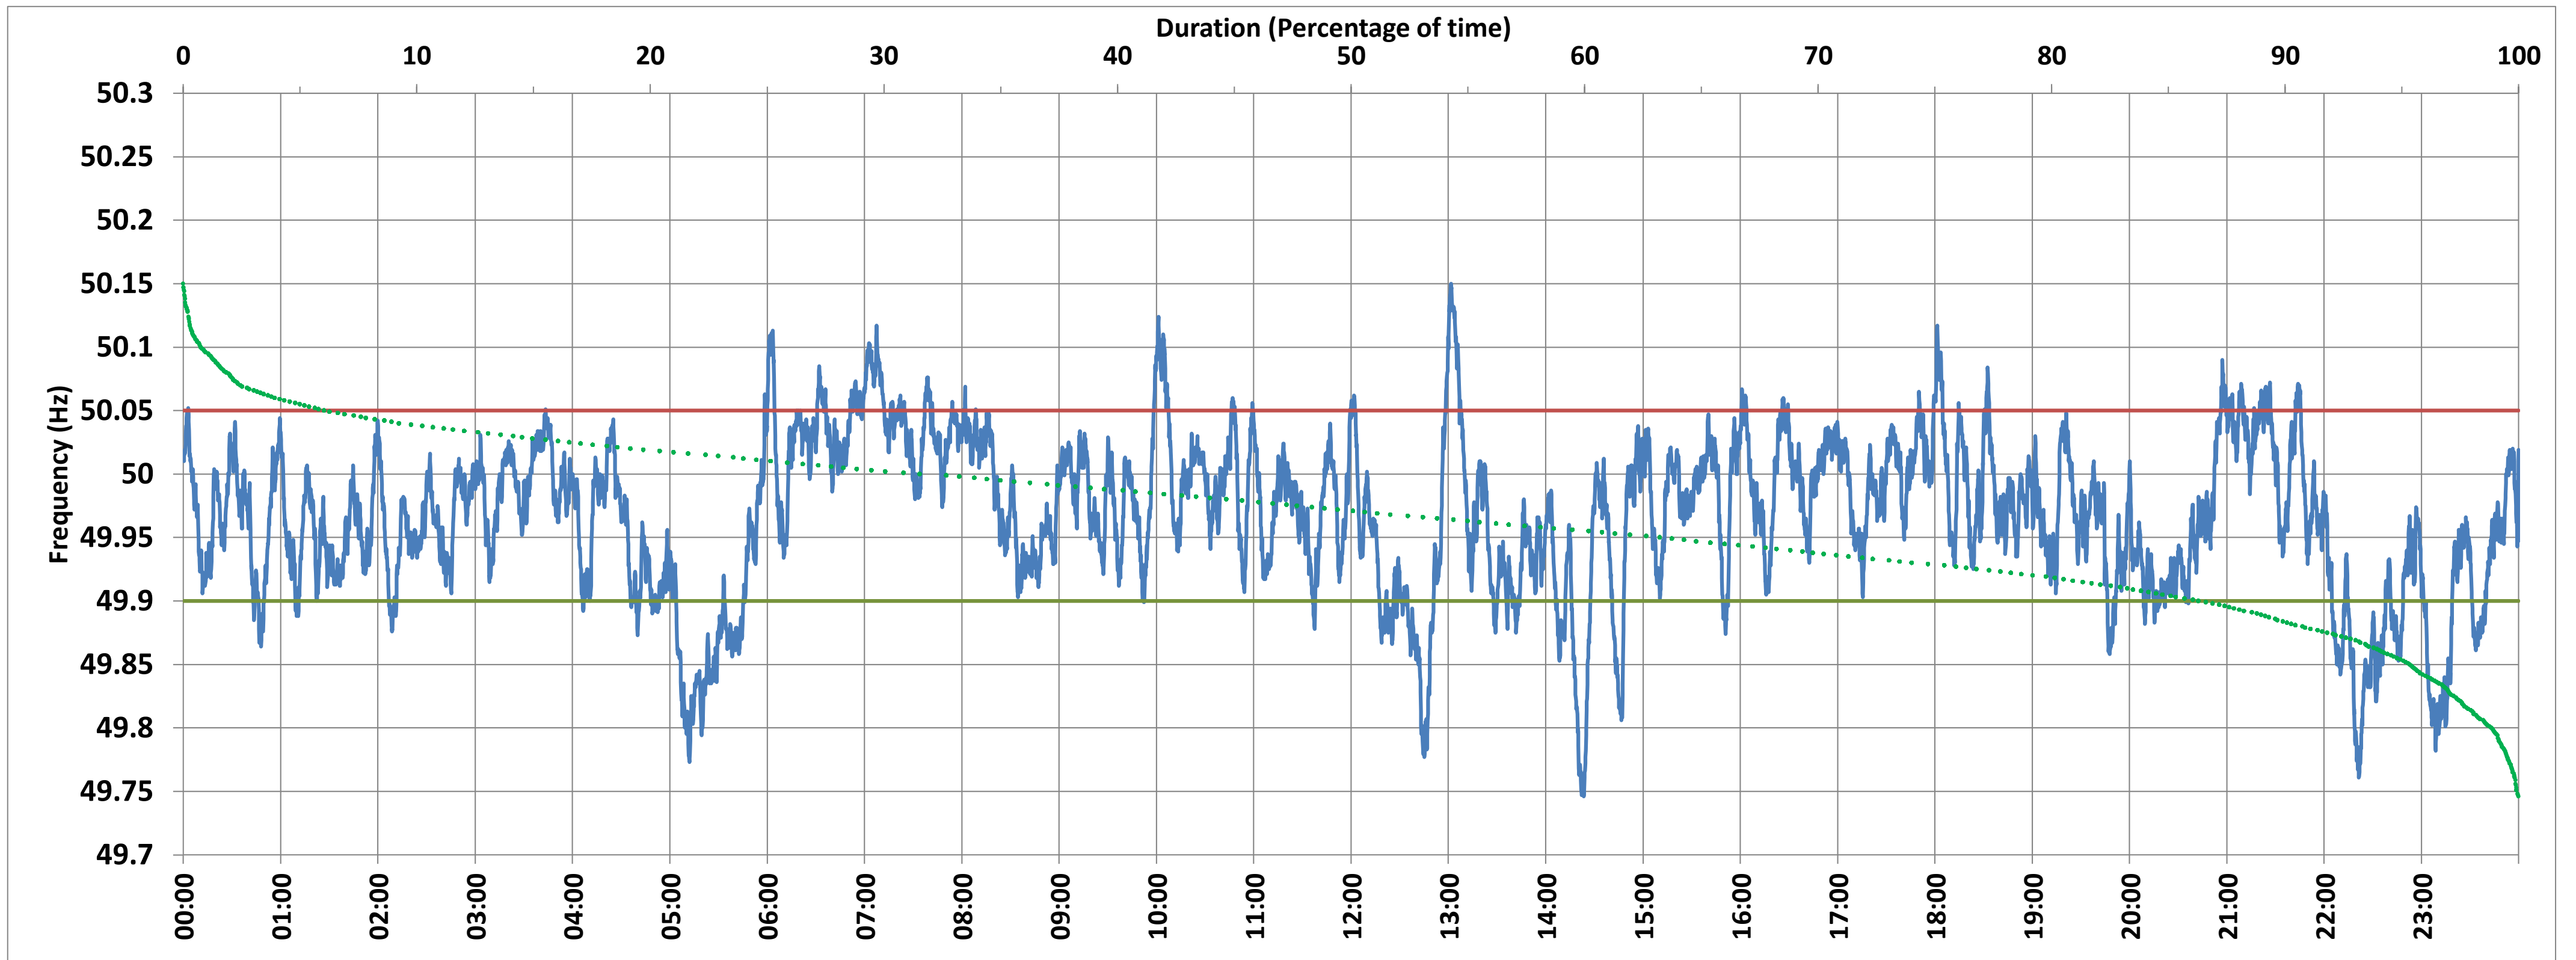

VIJAYAWADA:Frequency

National Grid Frequency Profile for 10-Apr-2018

<49.7	<49.90	<49.97	49.7-49.8	49.8-49.9	49.9-50.0	50.0-50.1	50.1-50.2	49.90-50.05	49.7-50.2	49.97-50.03	50.05-50.1	>50	>50.03	>50.05	>50.2
0.00	13.40	48.87	1.12	12.28	53.92	31.88	0.80	80.57	100.00	37.00	5.52	31.53	14.13	6.03	0.00

Average Frequency :	49.966	Frequency Variation Index :	0.050	Standard Deviation :	0.062	Mileage	47.19
---------------------	--------	-----------------------------	-------	----------------------	-------	---------	-------

Instantaneous Frequency		
Max	50.150	13:01:30
Min	49.746	14:23:30

15 minute Average Frequency		
Max	50.074	7:15:00
Min	49.827	22:30:00

No. of excursions above 50.03 Hz	98
No. of excursions below 49.97 Hz	118
No. of excursions above 50.00 Hz	103
No. of excursions below 50.00 Hz	106

% time <49.95	36.26
% time between 49.95 to 50.05	57.71

Average time freq remains below 49.97 per excursion	0:05:58	Average time frequency remains above 50.03 per excursion	0:02:05
---	---------	--	---------