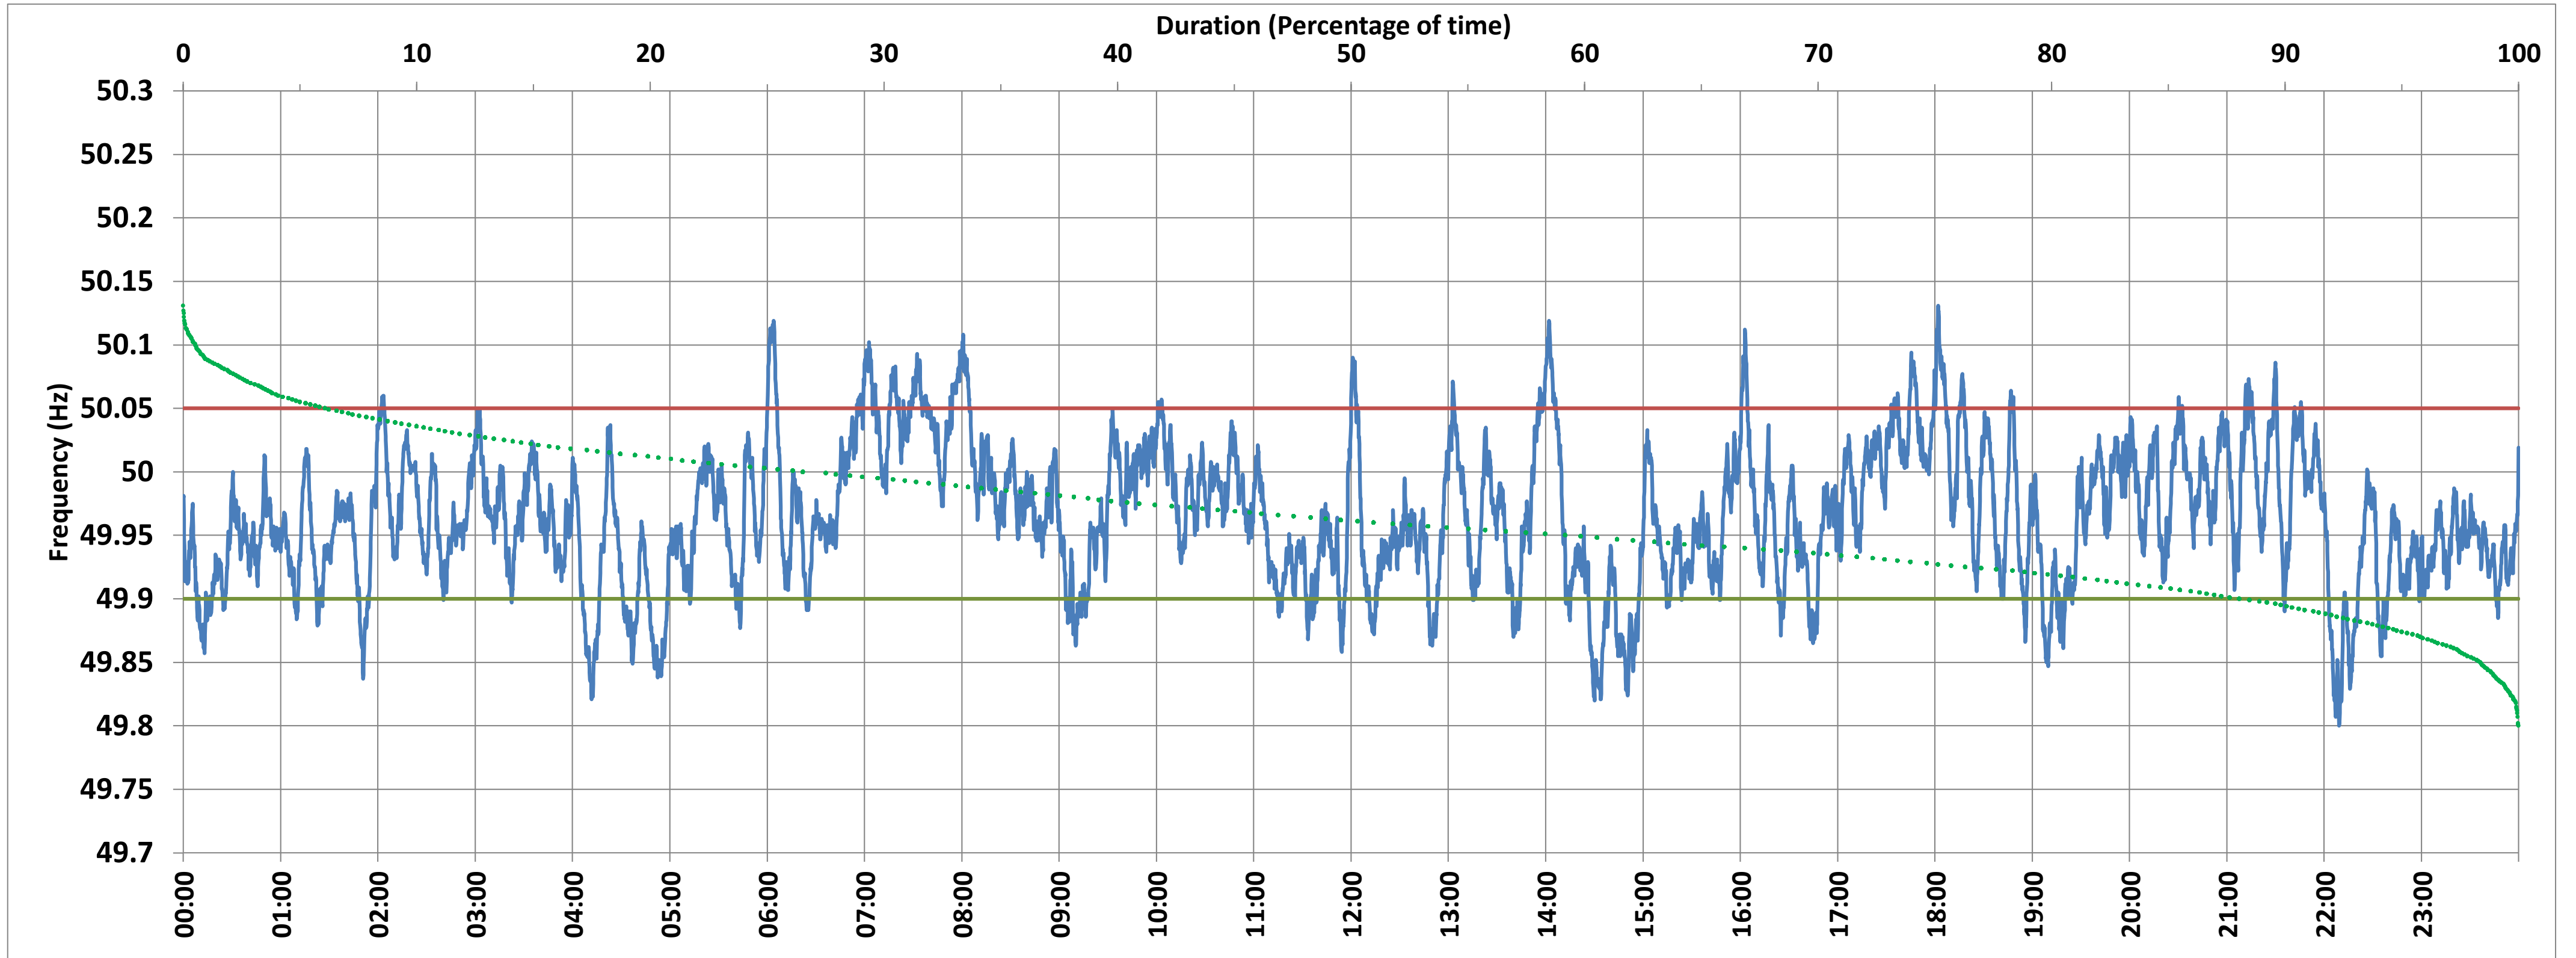

VIJAYAWADA:Frequency

National Grid Frequency Profile for 4-Apr-2018

<49.7	<49.90	<49.97	49.7-49.8	49.8-49.9	49.9-50.0	50.0-50.1	50.1-50.2	49.90-50.05	49.7-50.2	49.97-50.03	50.05-50.1	>50	>50.03	>50.05	>50.2
0.00	11.54	54.97	0.00	11.54	60.96	26.96	0.54	82.38	100.00	33.19	5.72	26.53	11.84	6.08	0.00

Average Frequency :	49.965	Frequency Variation Index :	0.042	Standard Deviation :	0.055	Mileage	43.53
---------------------	--------	-----------------------------	-------	----------------------	-------	---------	-------

Instantaneous Frequency		
Max	50.131	18:01:50
Min	49.800	22:09:10

15 minute Average Frequency		
Max	50.054	7:45:00
Min	49.872	22:15:00

No. of excursions above 50.03 Hz	67
No. of excursions below 49.97 Hz	117
No. of excursions above 50.00 Hz	74
No. of excursions below 50.00 Hz	87

% time <49.95	40.17
% time between 49.95 to 50.05	53.75

Average time freq remains below 49.97 per excursion	0:06:46	Average time frequency remains above 50.03 per excursion	0:02:33
---	---------	--	---------