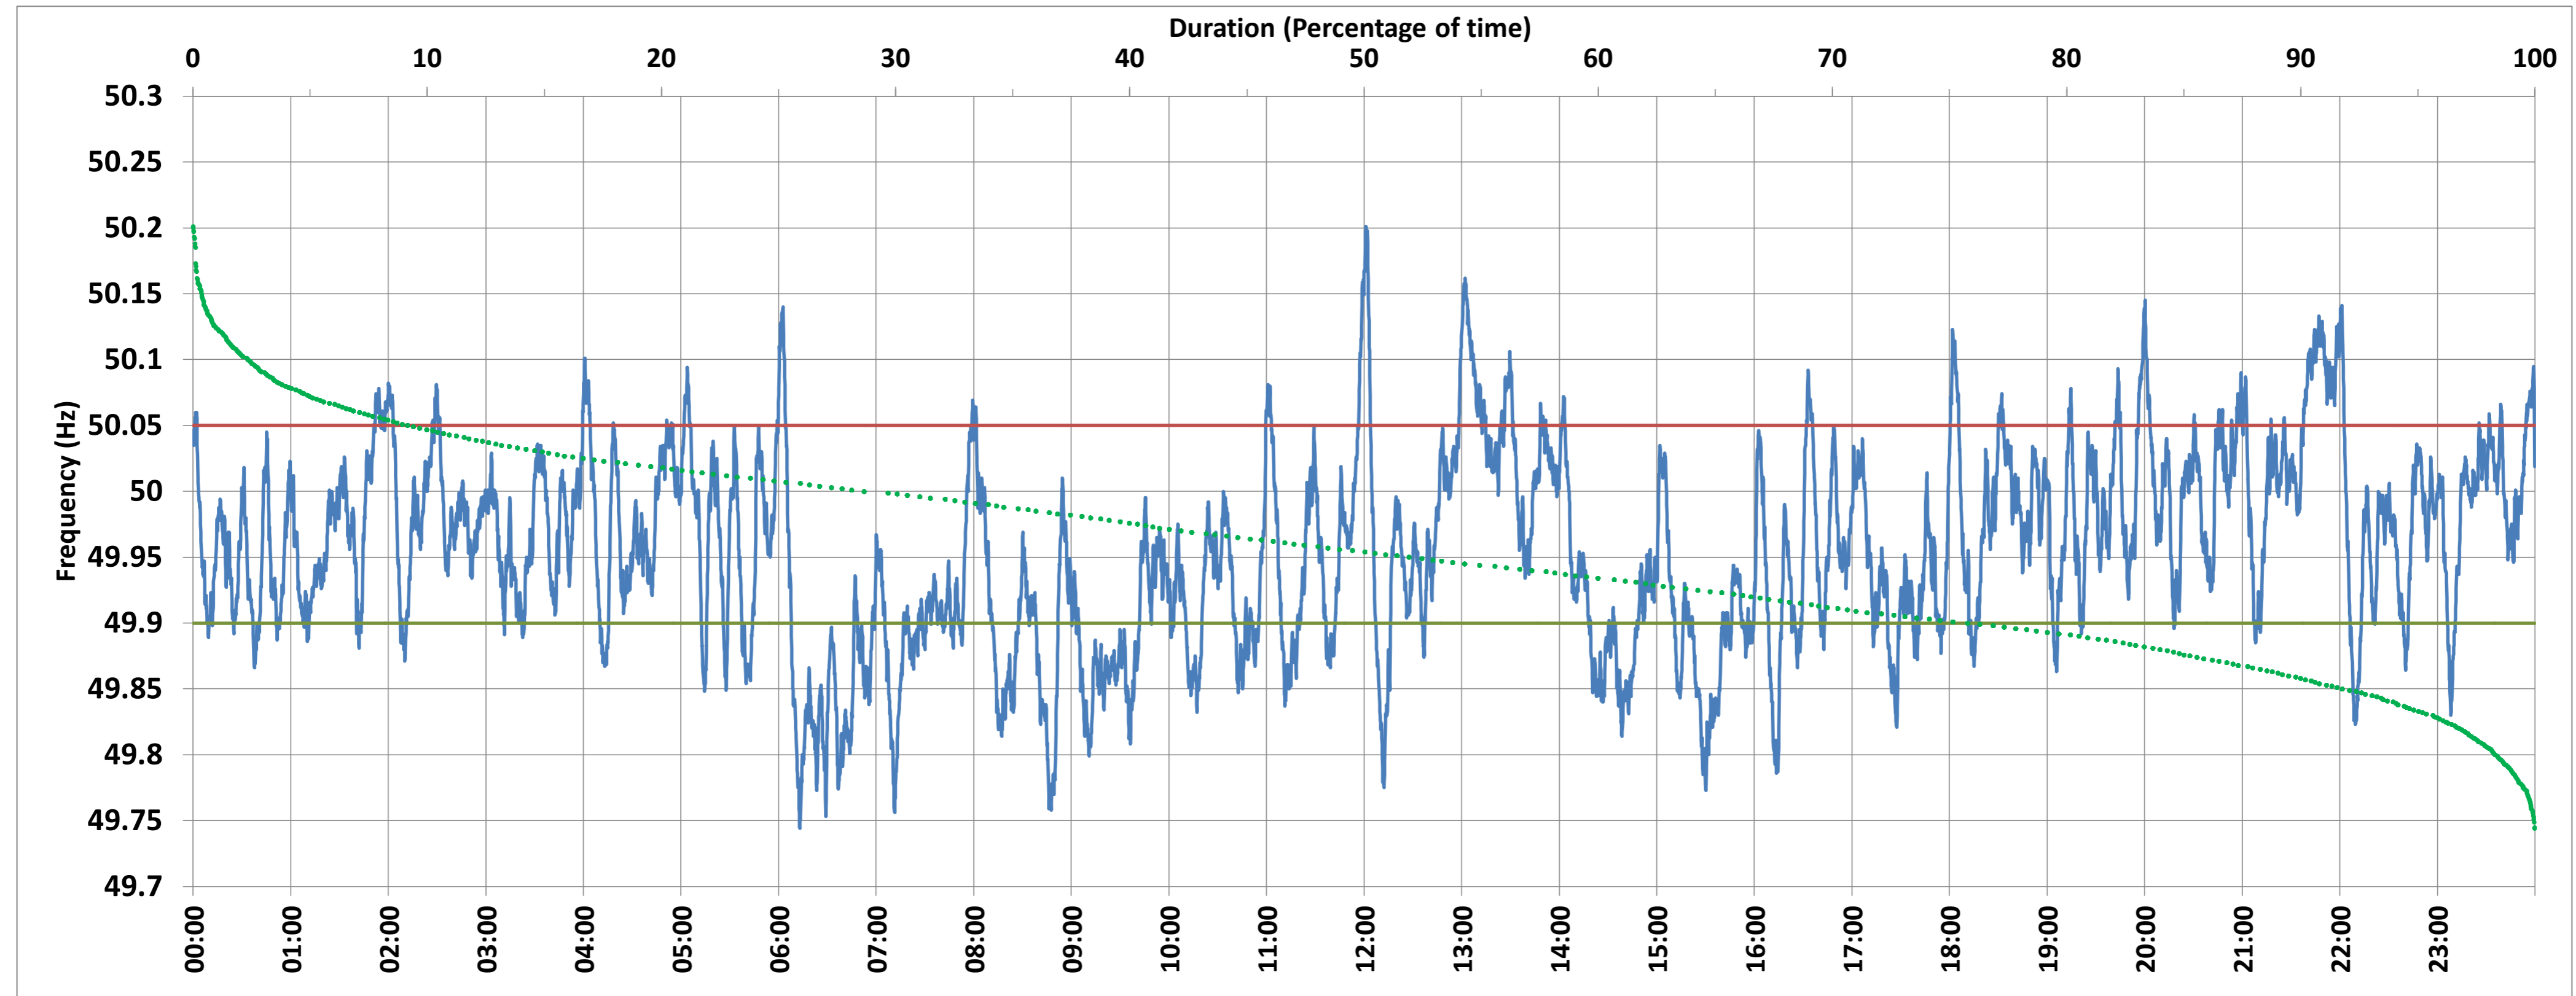

BAWANA:Frequency

National Grid Frequency Profile for 28-Nov-2017

<49.7	<49.90	<49.97	49.7-49.8	49.8-49.9	49.9-50.0	50.0-50.1	50.1-50.2	49.90-50.05	49.7-50.2	49.97-50.03	50.05-50.1	>50	>50.03	>50.05	>50.2
0.00	23.72	57.36	1.61	22.11	46.62	27.25	2.40	67.13	99.98	27.73	7.07	28.65	14.91	9.16	0.02

Average Frequency :	49.955	Frequency Variation Index :	0.075	Standard Deviation :	0.074
---------------------	--------	-----------------------------	-------	----------------------	-------

Instantaneous Frequency		
Max	50.201	12:01:10
Min	49.744	6:13:00

15 minute Average Frequency		
Max	50.101	22:00:00
Min	49.818	6:30:00

No. of excursions above 50.03 Hz	73
No. of excursions below 49.97 Hz	99
No. of excursions above 50.00 Hz	79
No. of excursions below 50.00 Hz	80

Average time freq remains below 49.97 per excursion	0:08:21	Average time frequency remains above 50.03 per excursion	0:02:56
---	---------	--	---------