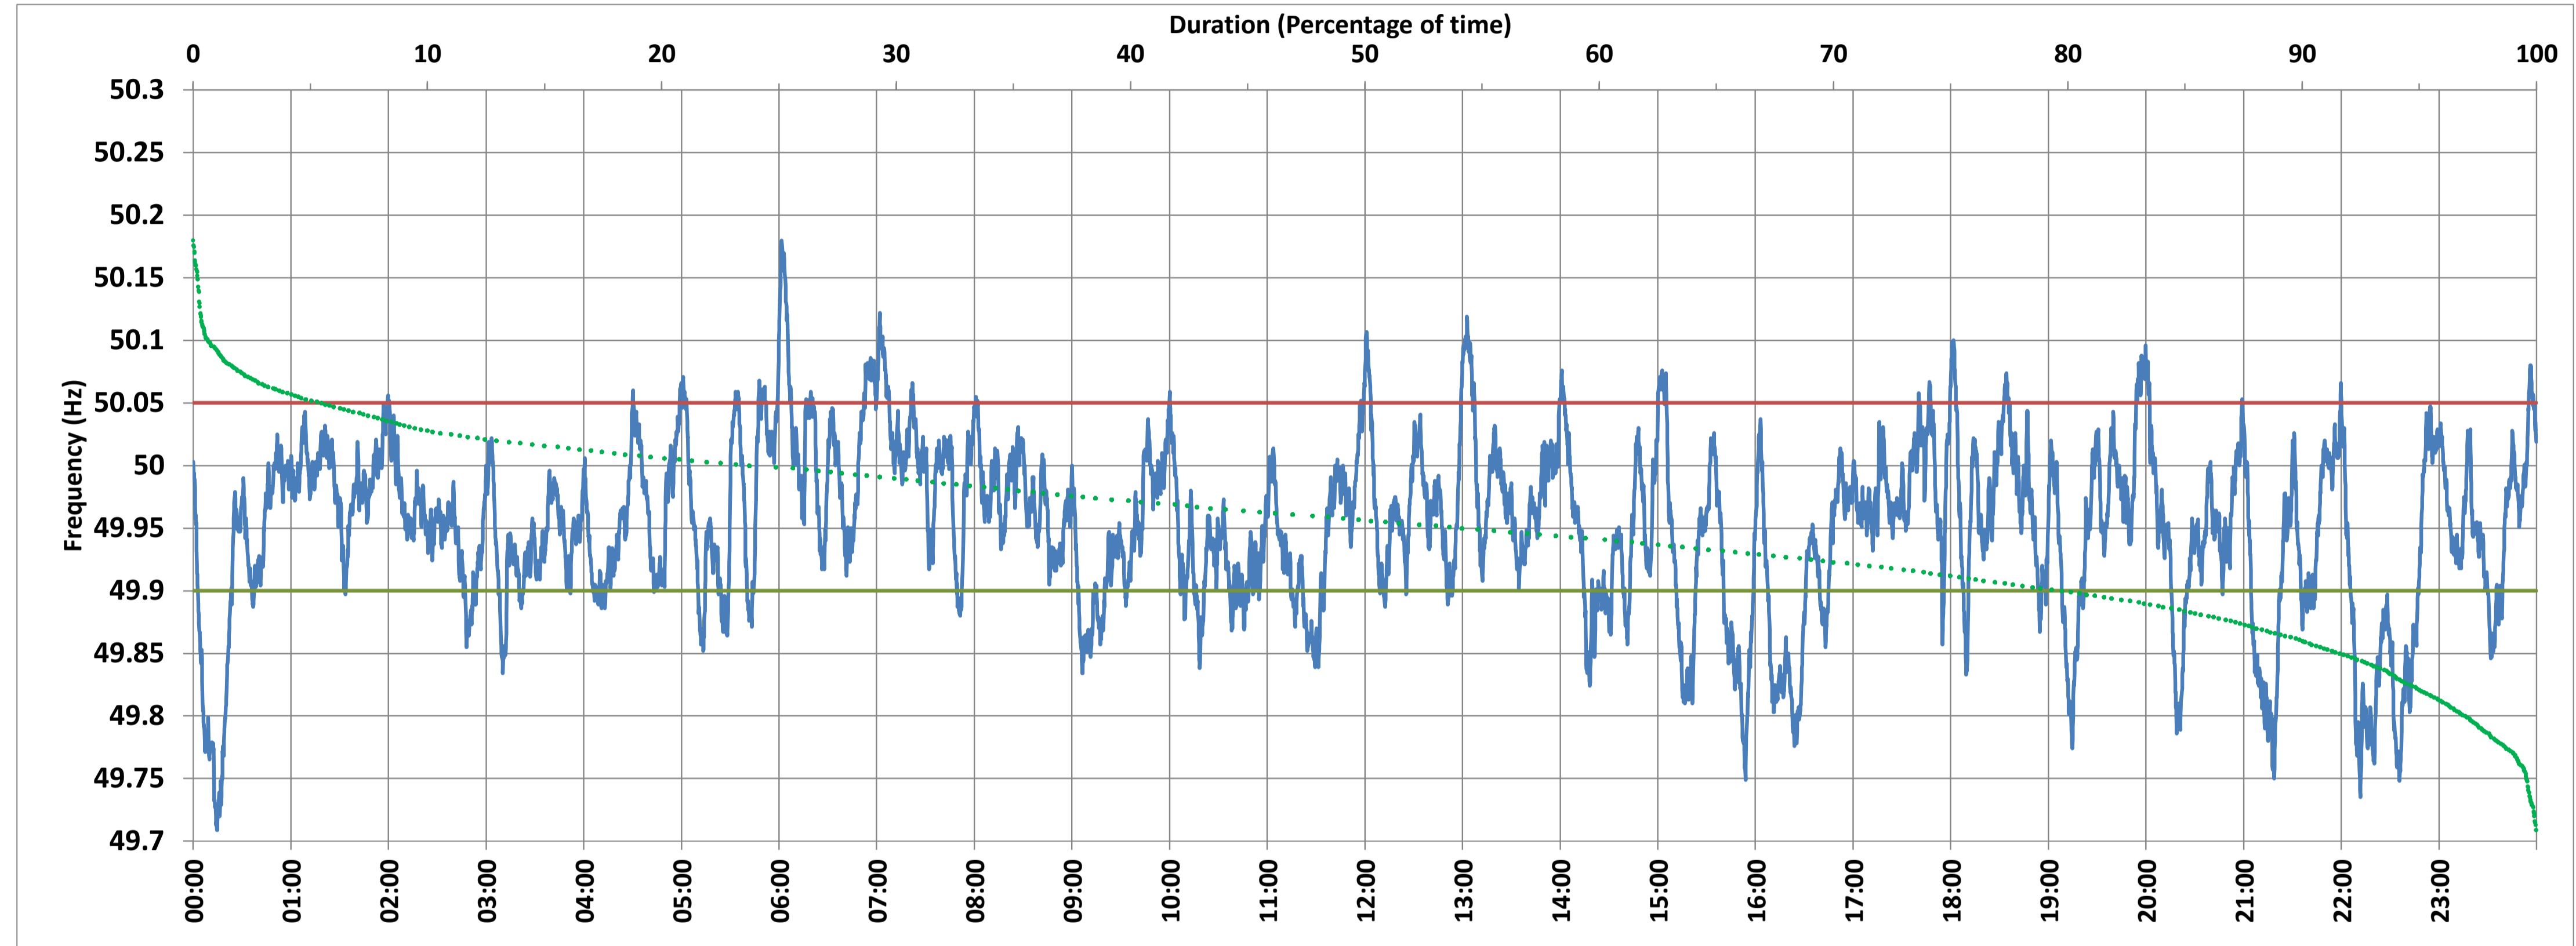

SRIPERUMBUDUR:Frequency

National Grid Frequency Profile for 29-Mar-2018

<49.7	<49.90	<49.97	49.7-49.8	49.8-49.9	49.9-50.0	50.0-50.1	50.1-50.2	49.90-50.05	49.7-50.2	49.97-50.03	50.05-50.1	>50	>50.03	>50.05	>50.2
0.00	19.87	58.11	2.97	16.90	55.28	24.19	0.66	74.64	100.00	32.42	5.01	23.72	9.47	5.49	0.00

Average Frequency :	49.951	Frequency Variation Index :	0.070	Standard Deviation :	0.068	Mileage	46.80
---------------------	--------	-----------------------------	-------	----------------------	-------	---------	-------

Instantaneous Frequency		
Max	50.180	6:01:30
Min	49.709	0:14:30

15 minute Average Frequency		
Max	50.062	6:15:00
Min	49.813	22:45:00

No. of excursions above 50.03 Hz	51
No. of excursions below 49.97 Hz	107
No. of excursions above 50.00 Hz	93
No. of excursions below 50.00 Hz	104

% time <49.95	45.20
% time between 49.95 to 50.05	49.32

Average time freq remains below 49.97 per excursion	0:07:49	Average time frequency remains above 50.03 per excursion	0:02:40
---	---------	--	---------