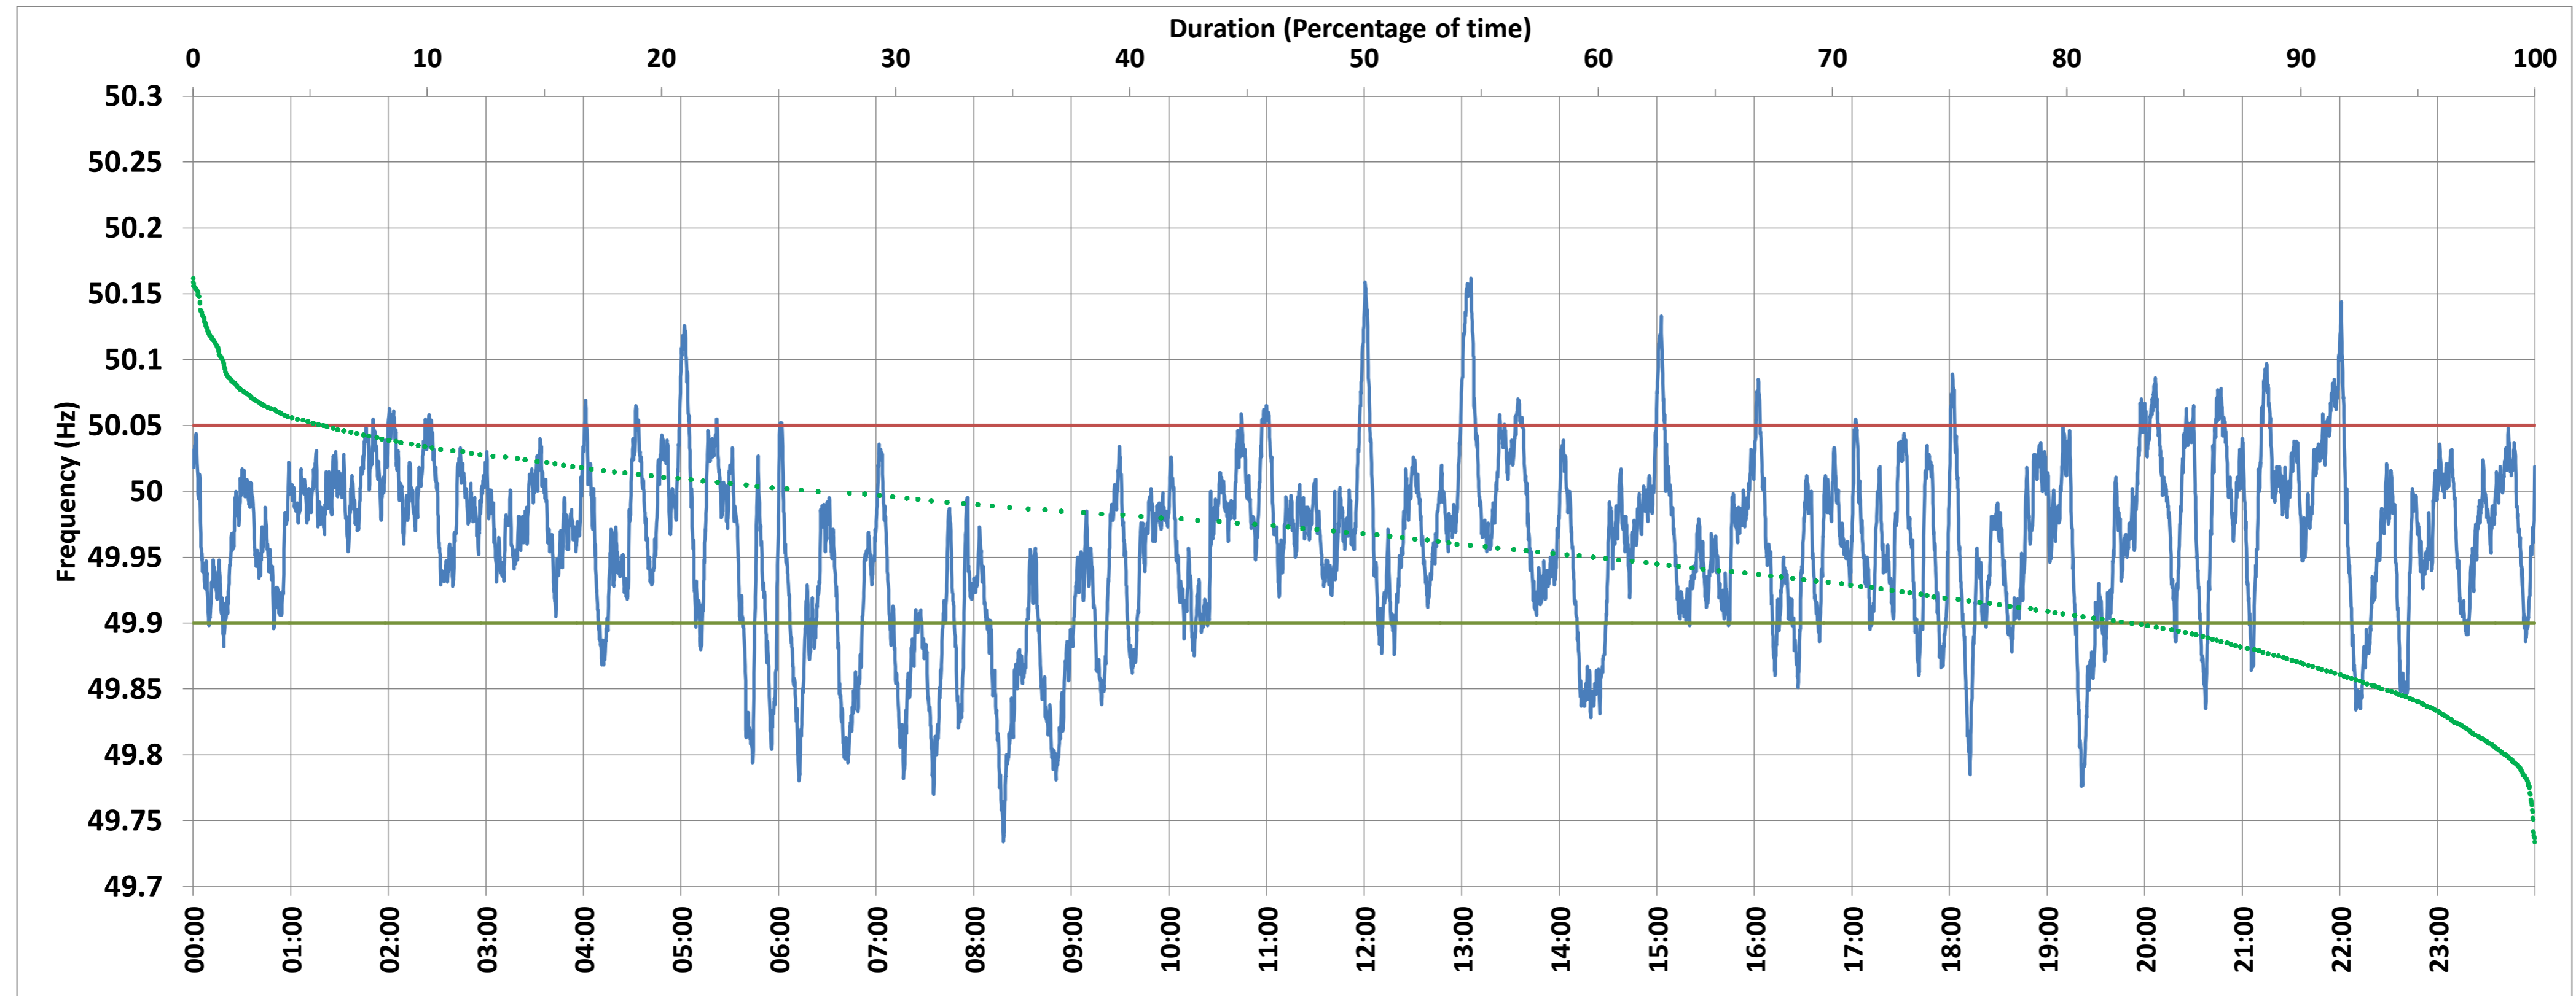

BAWANA:Frequency

National Grid Frequency Profile for 4-Jan-2018

<49.7	<49.90	<49.97	49.7-49.8	49.8-49.9	49.9-50.0	50.0-50.1	50.1-50.2	49.90-50.05	49.7-50.2	49.97-50.03	50.05-50.1	>50	>50.03	>50.05	>50.2
0.00	16.82	50.78	1.18	15.64	55.16	26.75	1.27	77.63	100.00	37.71	4.48	26.69	11.52	5.56	0.00

Average Frequency :	49.960	Frequency Variation Index :	0.058	Standard Deviation :	0.065
---------------------	--------	-----------------------------	-------	----------------------	-------

Instantaneous Frequency		
Max	50.162	13:05:40
Min	49.734	8:18:10

15 minute Average Frequency		
Max	50.068	13:15:00
Min	49.816	8:30:00

No. of excursions above 50.03 Hz	80
No. of excursions below 49.97 Hz	116
No. of excursions above 50.00 Hz	107
No. of excursions below 50.00 Hz	106

Average time freq remains below 49.97 per excursion	0:06:18	Average time frequency remains above 50.03 per excursion	0:02:04
---	---------	--	---------