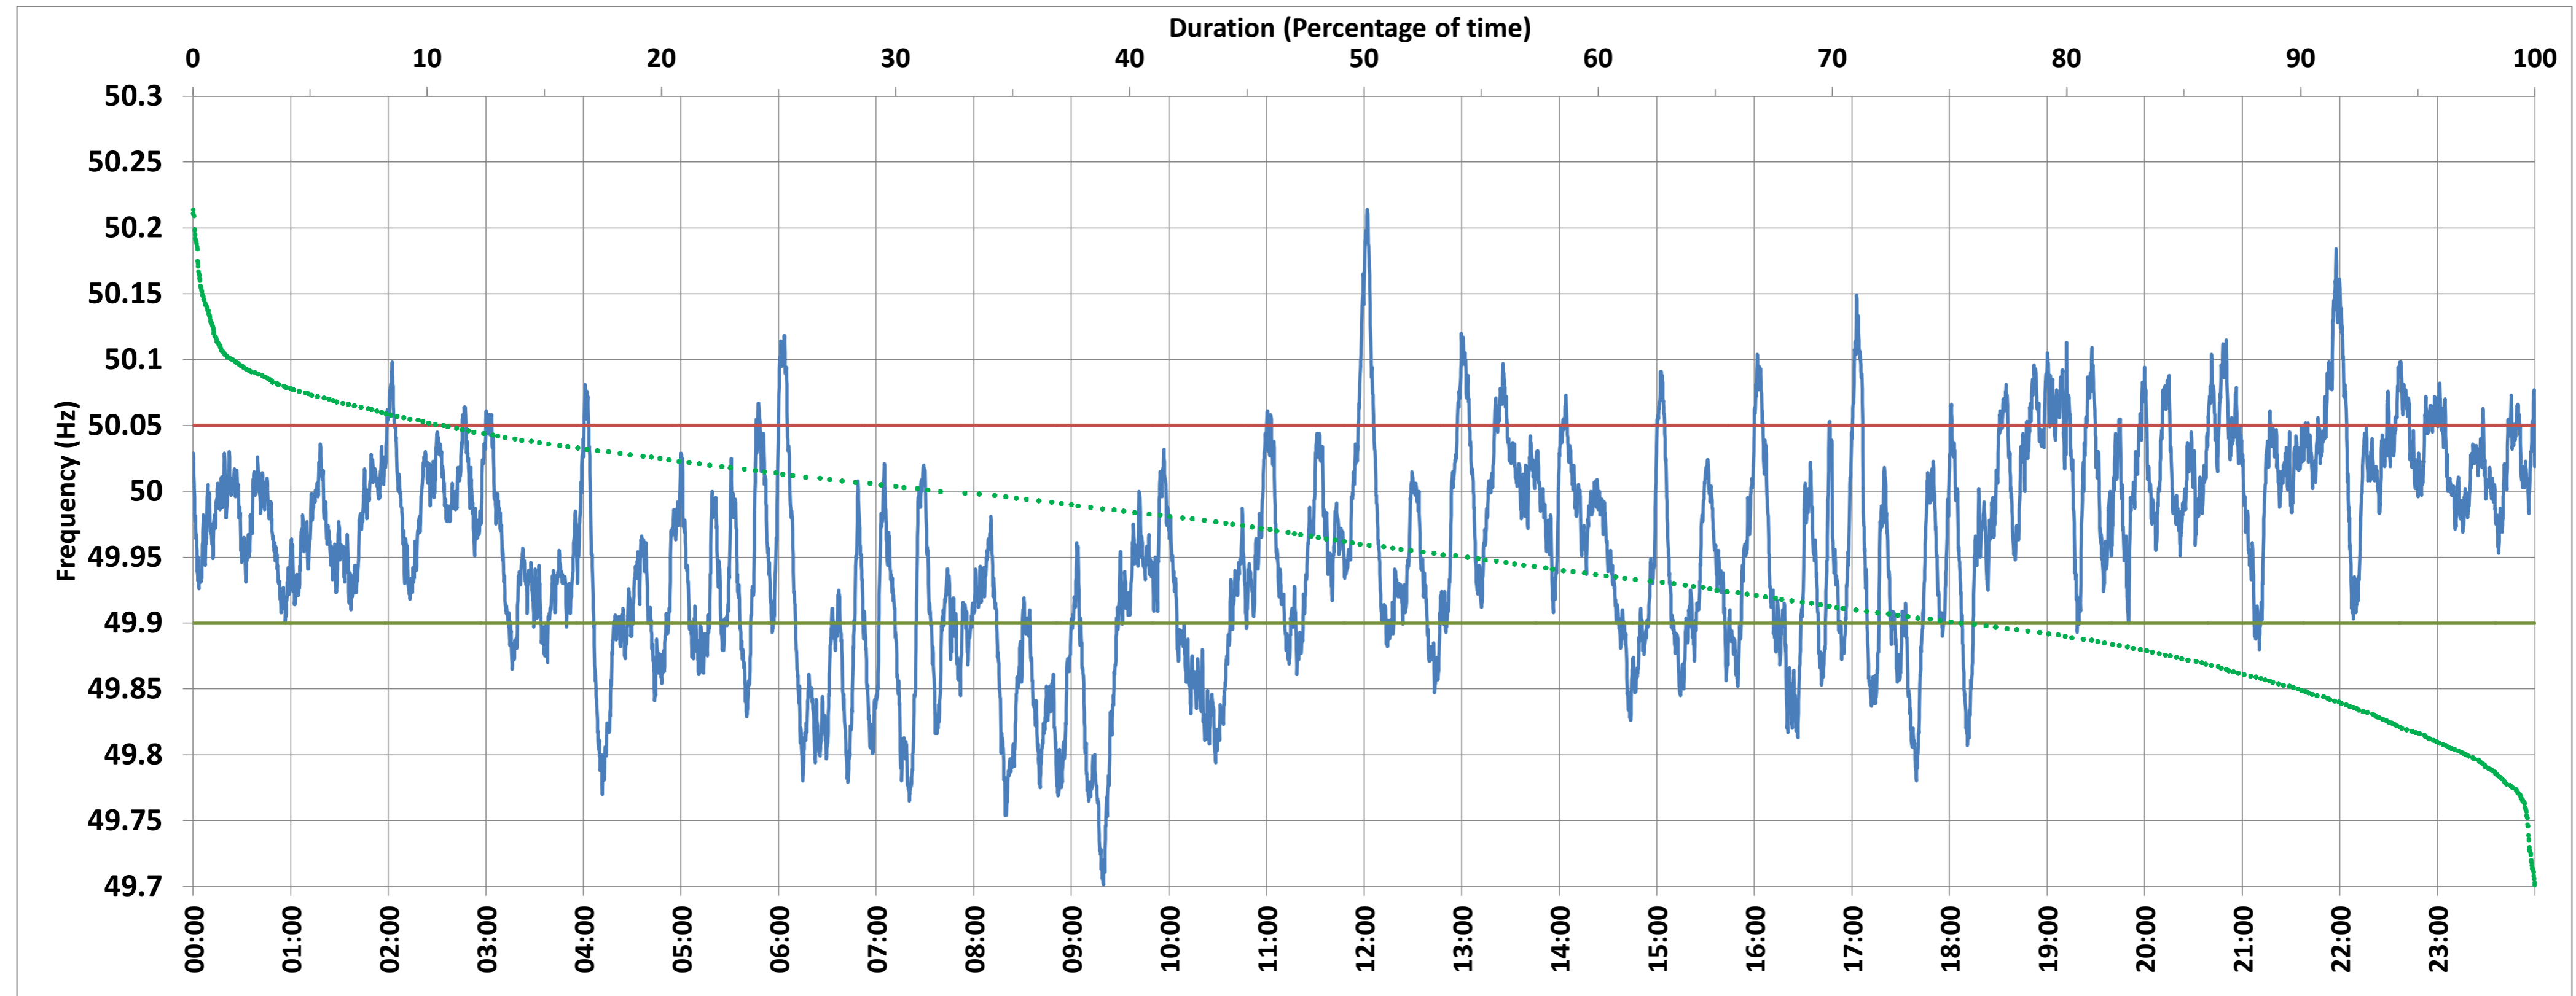

BAWANA:Frequency

National Grid Frequency Profile for 15-Dec-2017

<49.7	<49.90	<49.97	49.7-49.8	49.8-49.9	49.9-50.0	50.0-50.1	50.1-50.2	49.90-50.05	49.7-50.2	49.97-50.03	50.05-50.1	>50	>50.03	>50.05	>50.2
0.00	23.94	53.25	2.84	21.10	43.11	31.16	1.74	65.36	99.94	29.00	9.21	31.90	17.74	10.71	0.06

Average Frequency :	49.956	Frequency Variation Index :	0.081	Standard Deviation :	0.078
---------------------	--------	-----------------------------	-------	----------------------	-------

Instantaneous Frequency		
Max	50.214	12:01:50
Min	49.701	9:19:40

15 minute Average Frequency		
Max	50.084	22:00:00
Min	49.798	9:30:00

No. of excursions above 50.03 Hz	90
No. of excursions below 49.97 Hz	82
No. of excursions above 50.00 Hz	79
No. of excursions below 50.00 Hz	85

Average time freq remains below 49.97 per excursion	0:09:21	Average time frequency remains above 50.03 per excursion	0:02:50
---	---------	--	---------