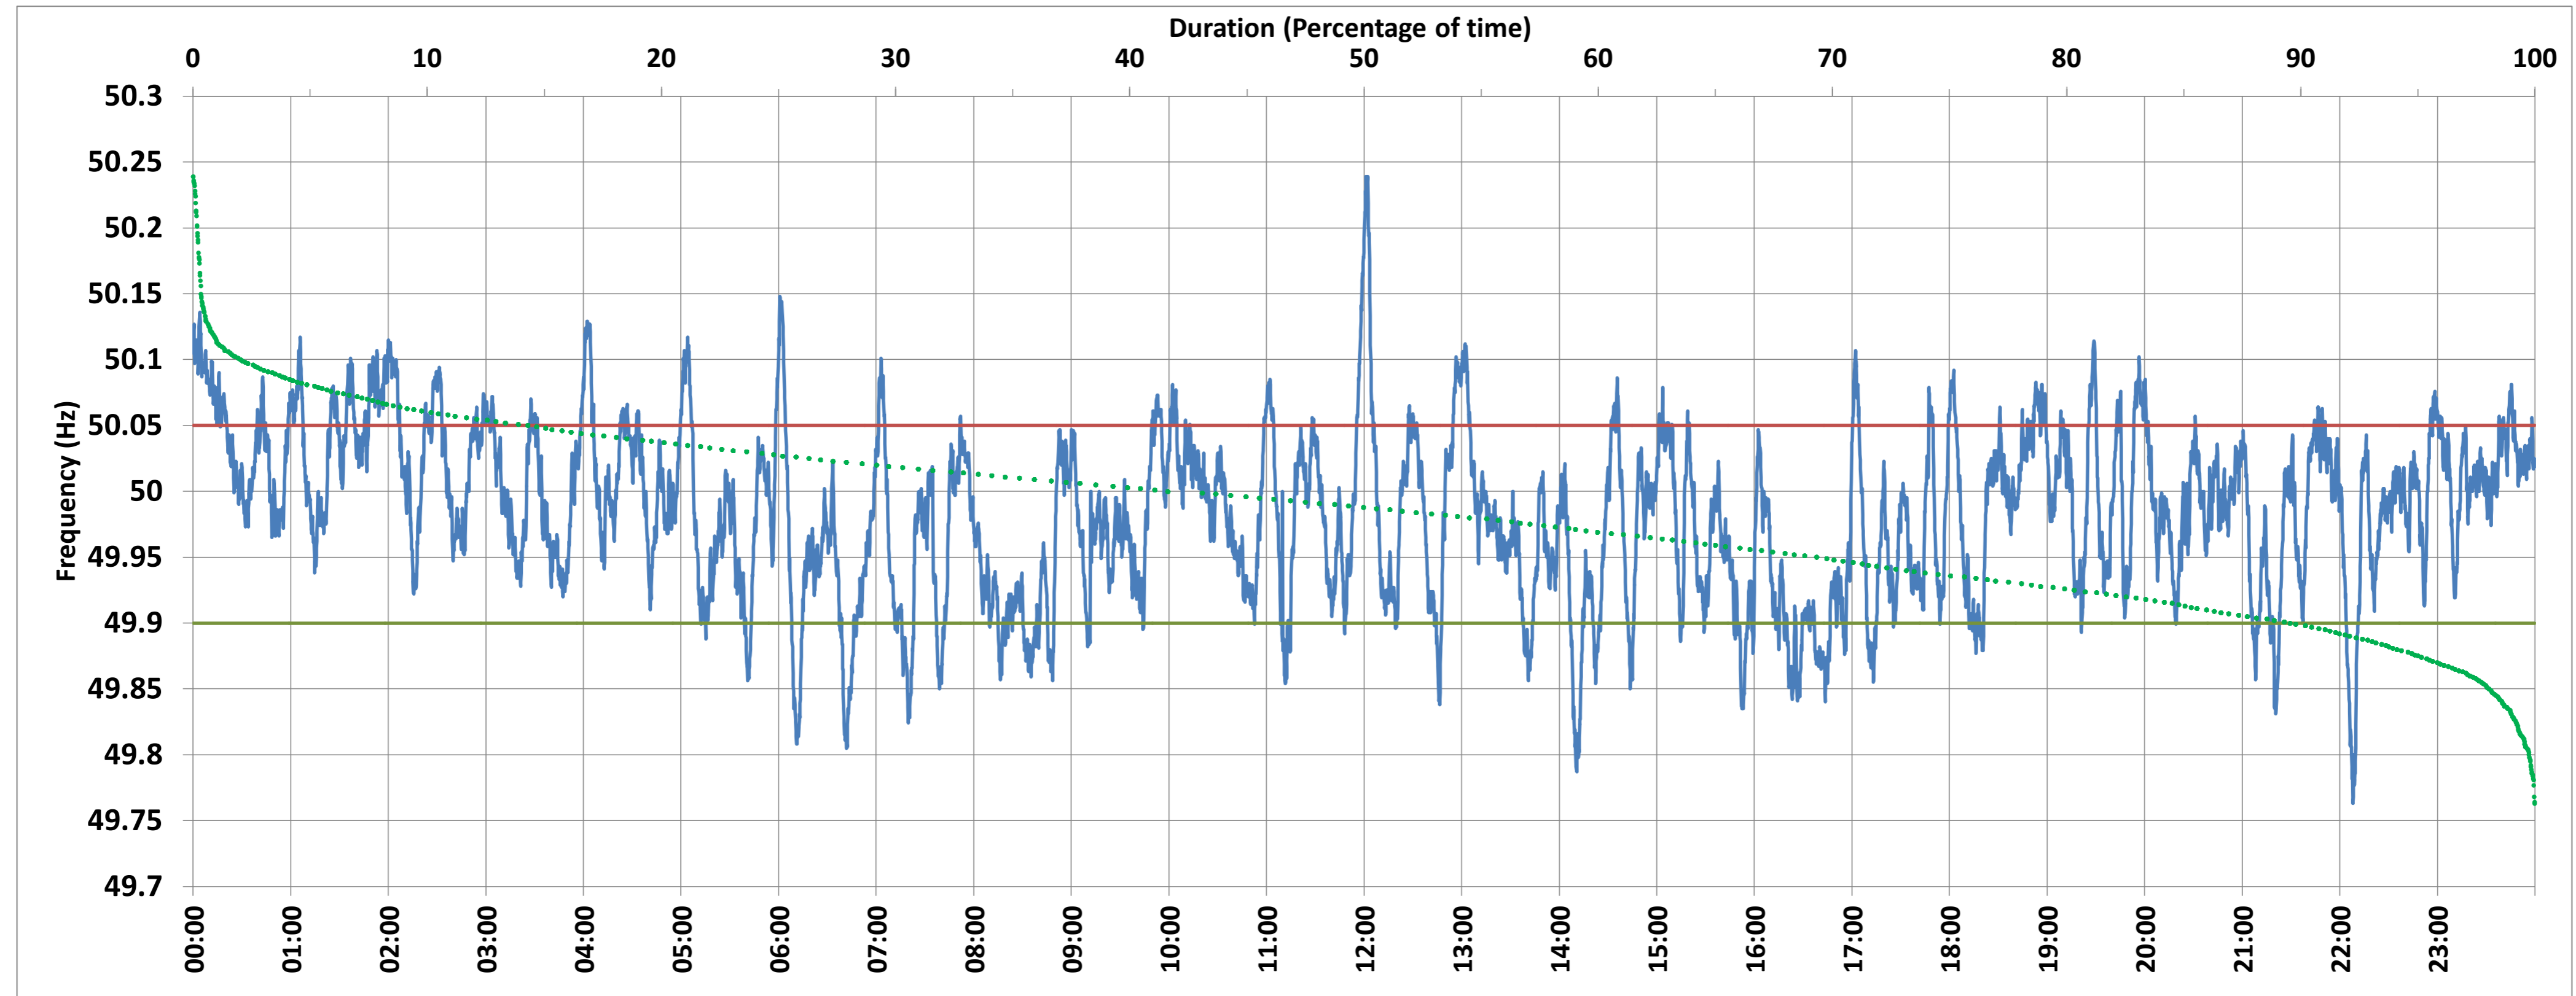

BAWANA:Frequency

National Grid Frequency Profile for 6-Dec-2017

<49.7	<49.90	<49.97	49.7-49.8	49.8-49.9	49.9-50.0	50.0-50.1	50.1-50.2	49.90-50.05	49.7-50.2	49.97-50.03	50.05-50.1	>50	>50.03	>50.05	>50.2
0.00	10.21	40.03	0.23	9.98	46.71	40.96	1.93	75.50	99.81	36.33	12.65	41.61	23.63	14.29	0.19

Average Frequency :	49.983	Frequency Variation Index :	0.044	Standard Deviation :	0.064
---------------------	--------	-----------------------------	-------	----------------------	-------

Instantaneous Frequency		
Max	50.239	12:01:10
Min	49.763	22:07:50

15 minute Average Frequency		
Max	50.093	0:15:00
Min	49.885	16:30:00

No. of excursions above 50.03 Hz	119
No. of excursions below 49.97 Hz	107
No. of excursions above 50.00 Hz	115
No. of excursions below 50.00 Hz	106

Average time freq remains below 49.97 per excursion	0:05:23	Average time frequency remains above 50.03 per excursion	0:02:52
---	---------	--	---------