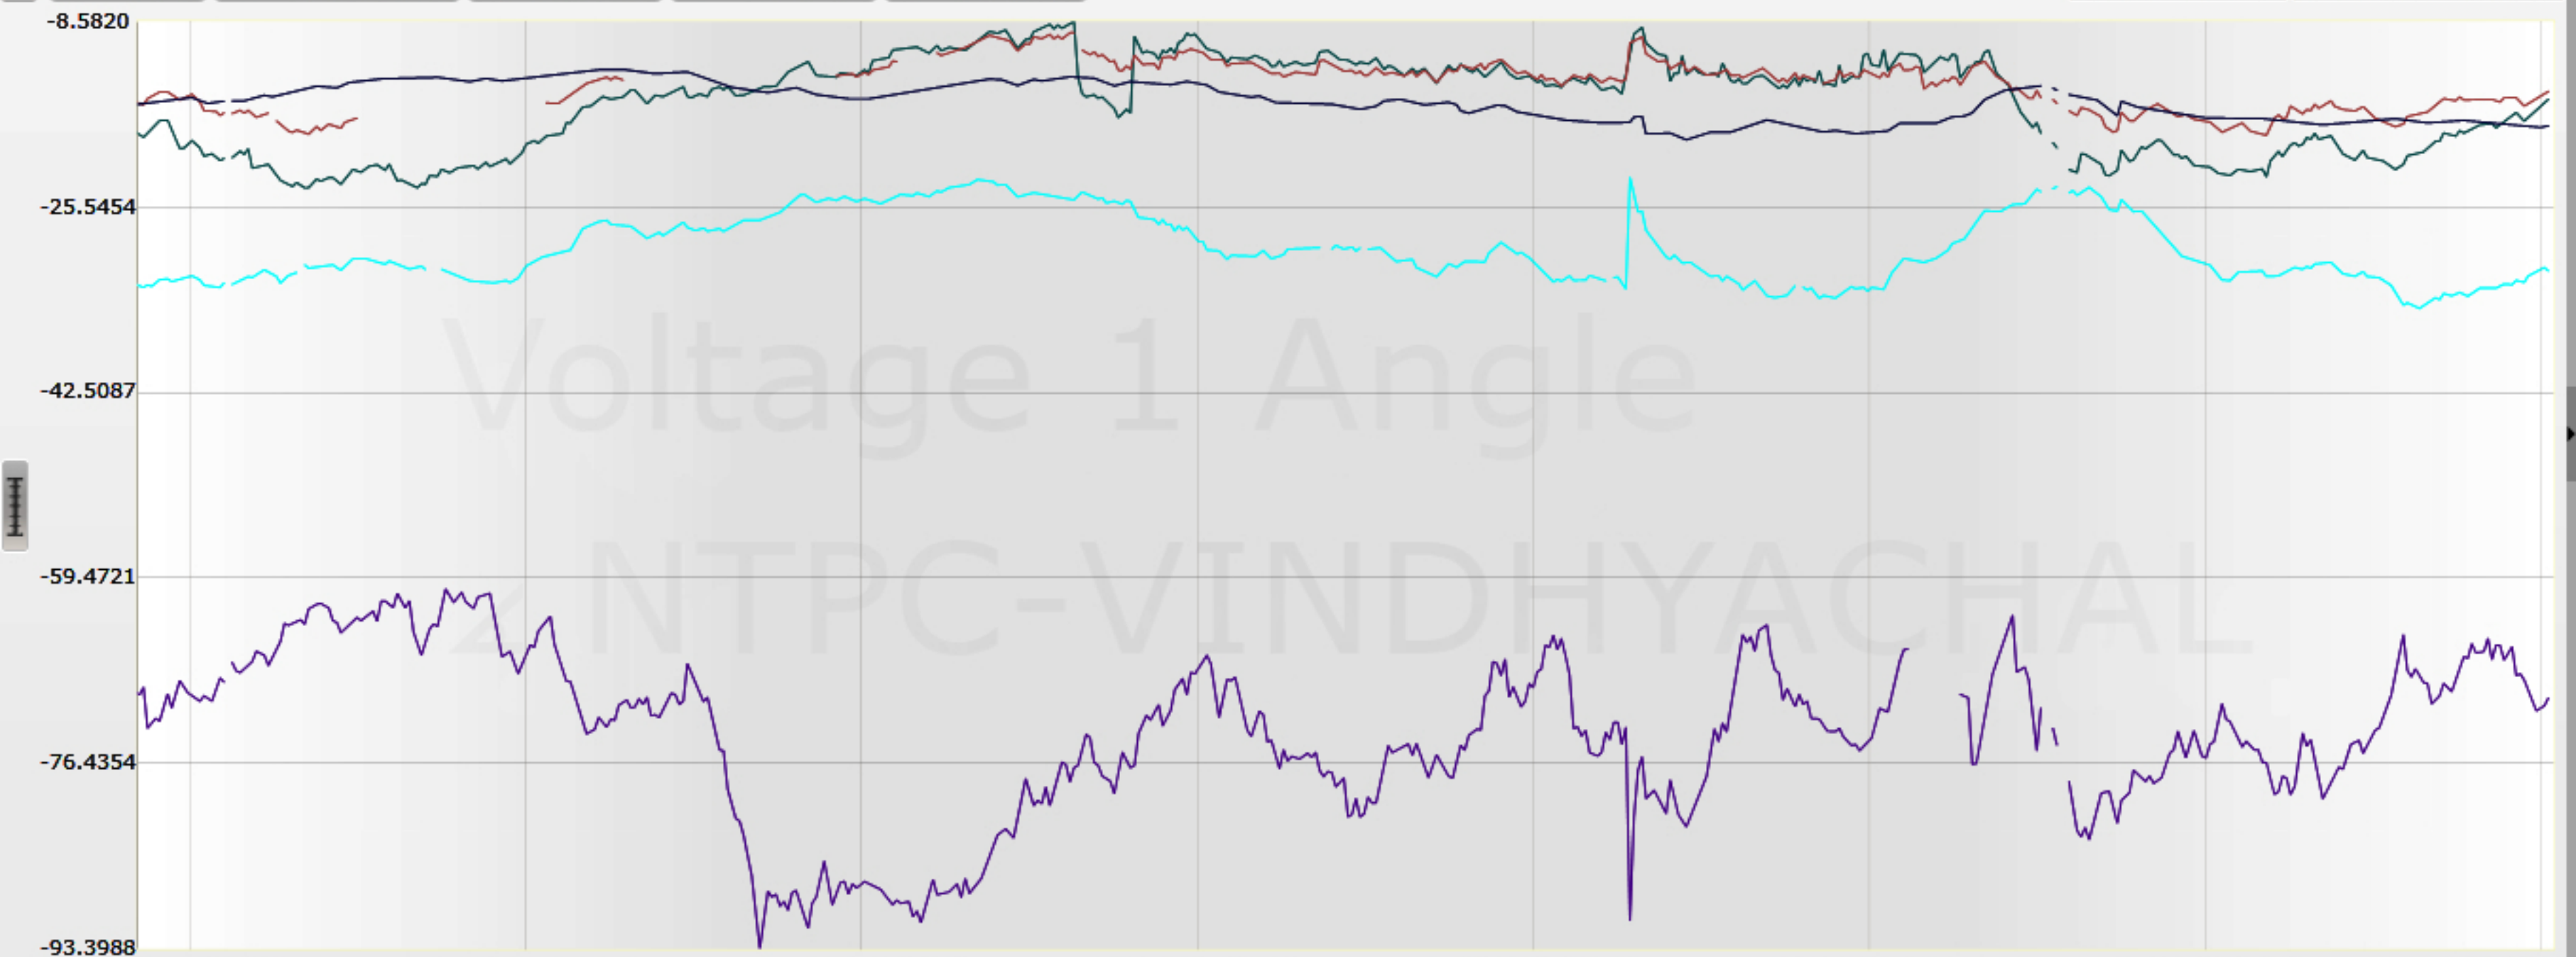

Standard Chart

AGRA BONGAIGAON FARAKKA THRISSUR JABALPUR Voltage 1 Angle NTPC-VINDHYACHAL

09-06-2016 00:10 09-06-2016 03:30 09-06-2016 06:50 09-06-2016 10:10 09-06-2016 13:30 09-06-2016 16:50 09-06-2016 20:10 09-06-2016