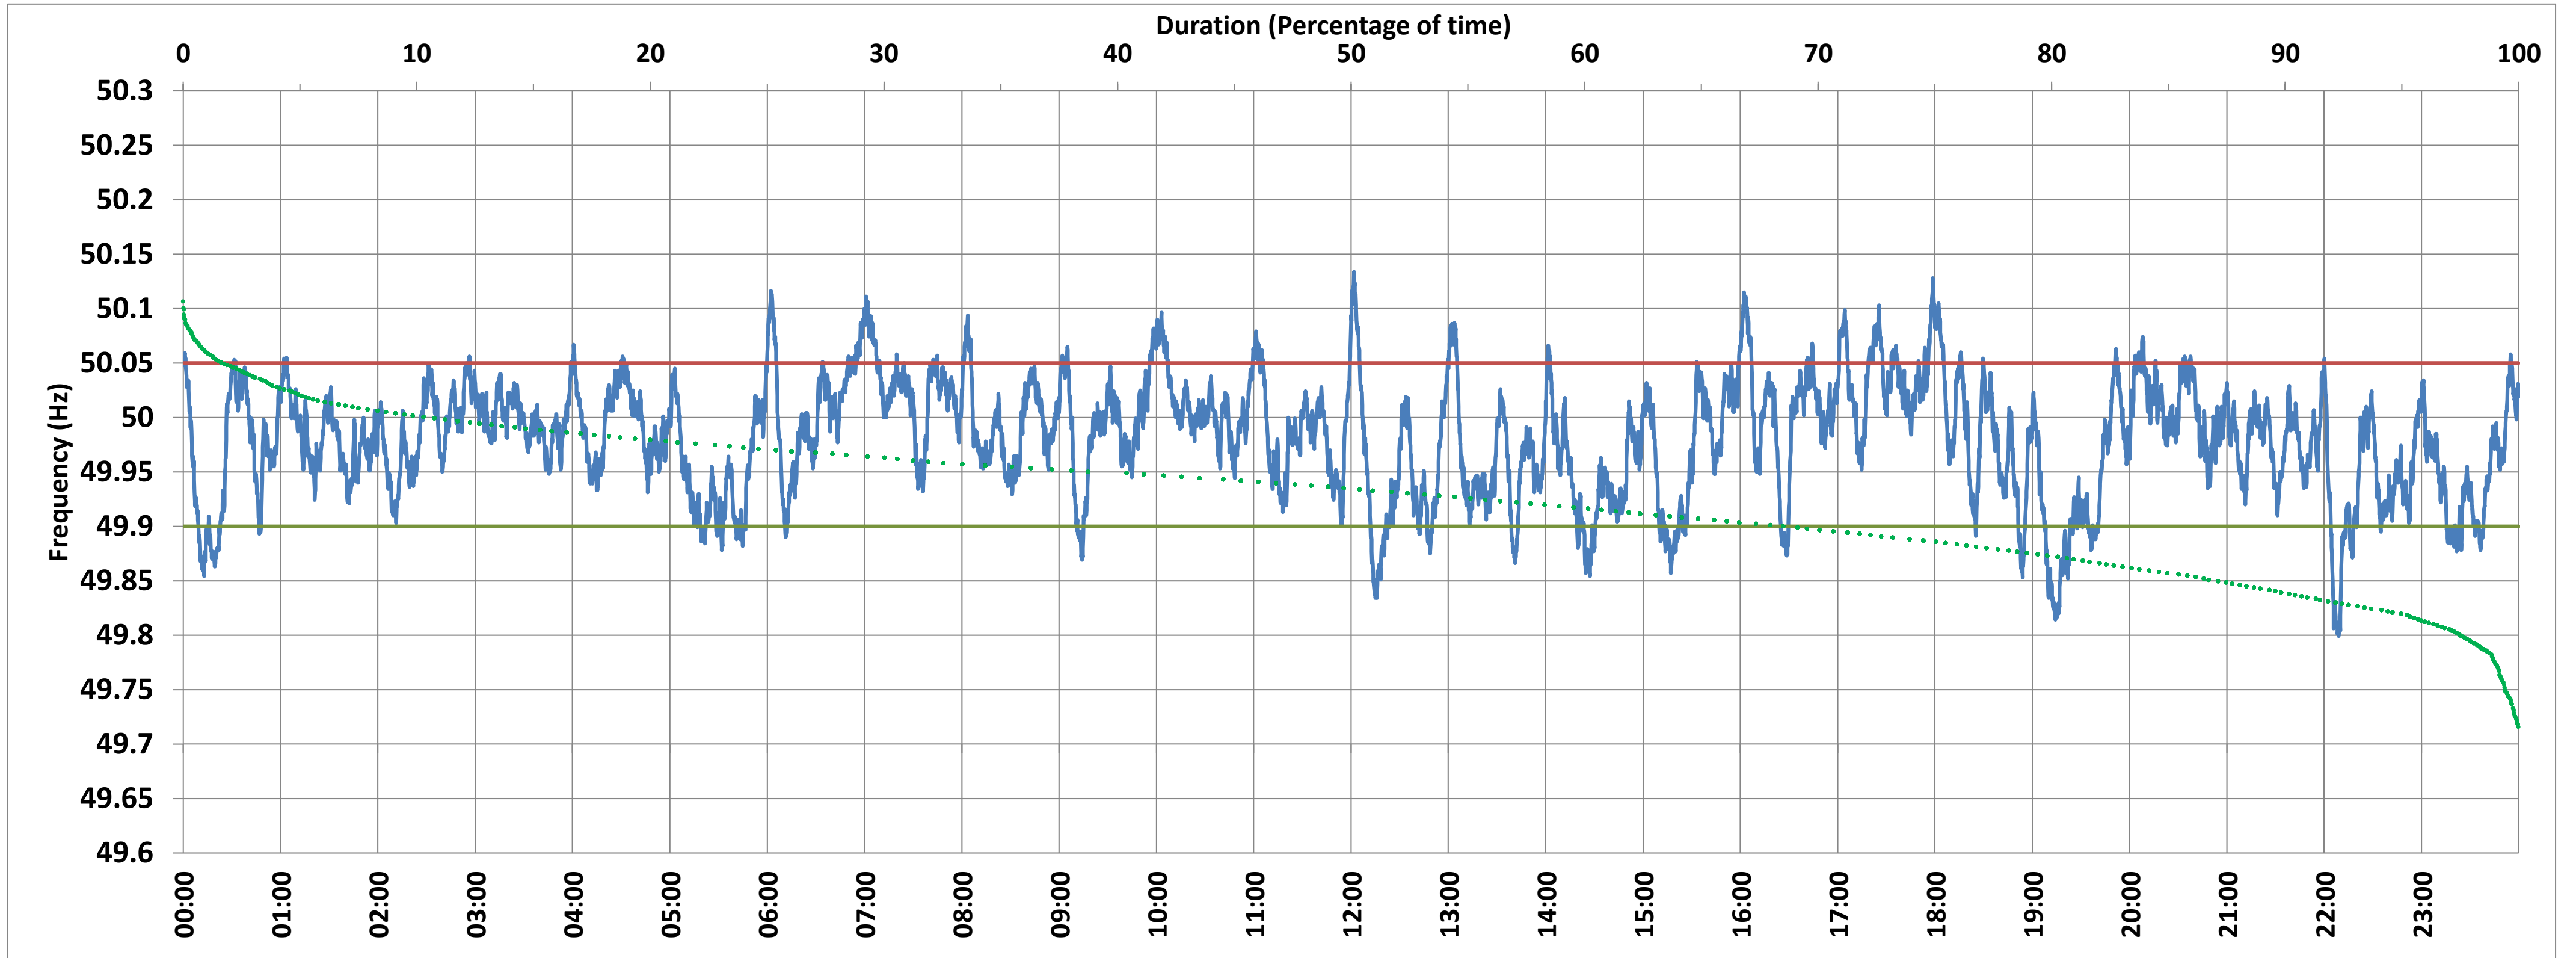

VIJAYAWADA:Frequency

National Grid Frequency Profile for 25-Apr-2018

<49.7	<49.90	<49.97	49.7-49.8	49.8-49.9	49.9-50.0	50.0-50.1	50.1-50.2	49.90-50.05	49.7-50.2	49.97-50.03	50.05-50.1	>50	>50.03	>50.05	>50.2
0.00	8.50	38.67	0.01	8.48	51.11	39.66	0.73	83.99	100.00	44.32	7.21	38.74	17.01	7.51	0.00

Average Frequency :	49.981	Frequency Variation Index :	0.033	Standard Deviation :	0.054	Mileage	43.91
---------------------	--------	-----------------------------	-------	----------------------	-------	---------	-------

Instantaneous Frequency		
Max	50.134	12:01:40
Min	49.799	22:08:50

15 minute Average Frequency		
Max	50.053	7:15:00
Min	49.882	19:30:00

No. of excursions above 50.03 Hz	103
No. of excursions below 49.97 Hz	112
No. of excursions above 50.00 Hz	117
No. of excursions below 50.00 Hz	125

% time <49.95	27.29
% time between 49.95 to 50.05	65.20

Average time freq remains below 49.97 per excursion	0:04:58	Average time frequency remains above 50.03 per excursion	0:02:23
---	---------	--	---------