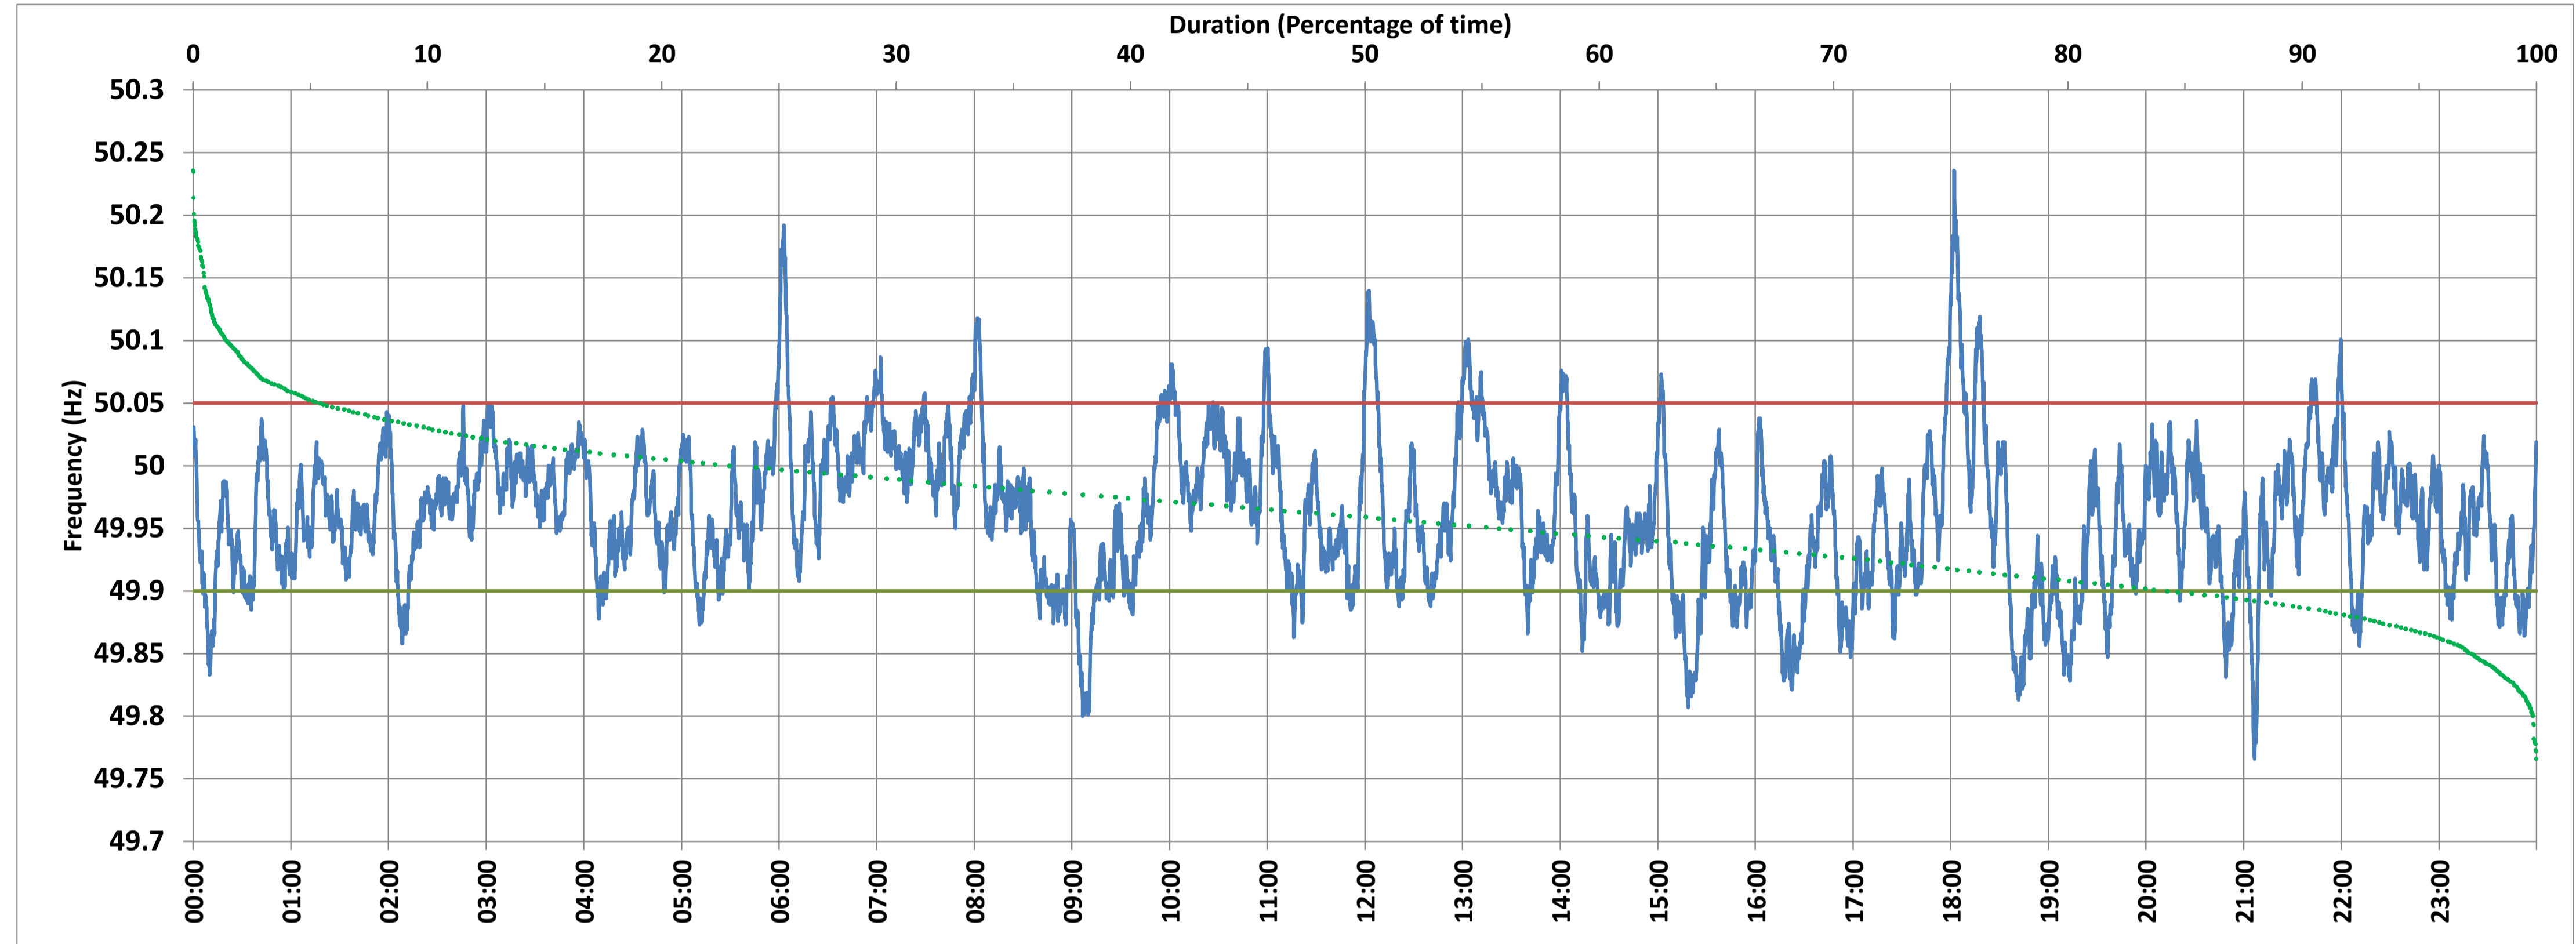

VIJAYAWADA:Frequency

National Grid Frequency Profile for 24-Mar-2018

<49.7	<49.90	<49.97	49.7-49.8	49.8-49.9	49.9-50.0	50.0-50.1	50.1-50.2	49.90-50.05	49.7-50.2	49.97-50.03	50.05-50.1	>50	>50.03	>50.05	>50.2
0.00	15.30	56.55	0.14	15.16	60.69	22.55	1.41	79.27	99.95	33.39	4.13	22.87	10.06	5.43	0.05

Average Frequency :	49.959	Frequency Variation Index :	0.051	Standard Deviation :	0.059	Mileage	46.59
---------------------	--------	-----------------------------	-------	----------------------	-------	---------	-------

Instantaneous Frequency		
Max	50.236	18:02:00
Min	49.766	21:06:40

15 minute Average Frequency		
Max	50.084	18:15:00
Min	49.853	16:30:00

No. of excursions above 50.03 Hz	56
No. of excursions below 49.97 Hz	111
No. of excursions above 50.00 Hz	94
No. of excursions below 50.00 Hz	86

% time <49.95	43.77
% time between 49.95 to 50.05	50.80

Average time freq remains below 49.97 per excursion	0:07:20	Average time frequency remains above 50.03 per excursion	0:02:35
---	---------	--	---------