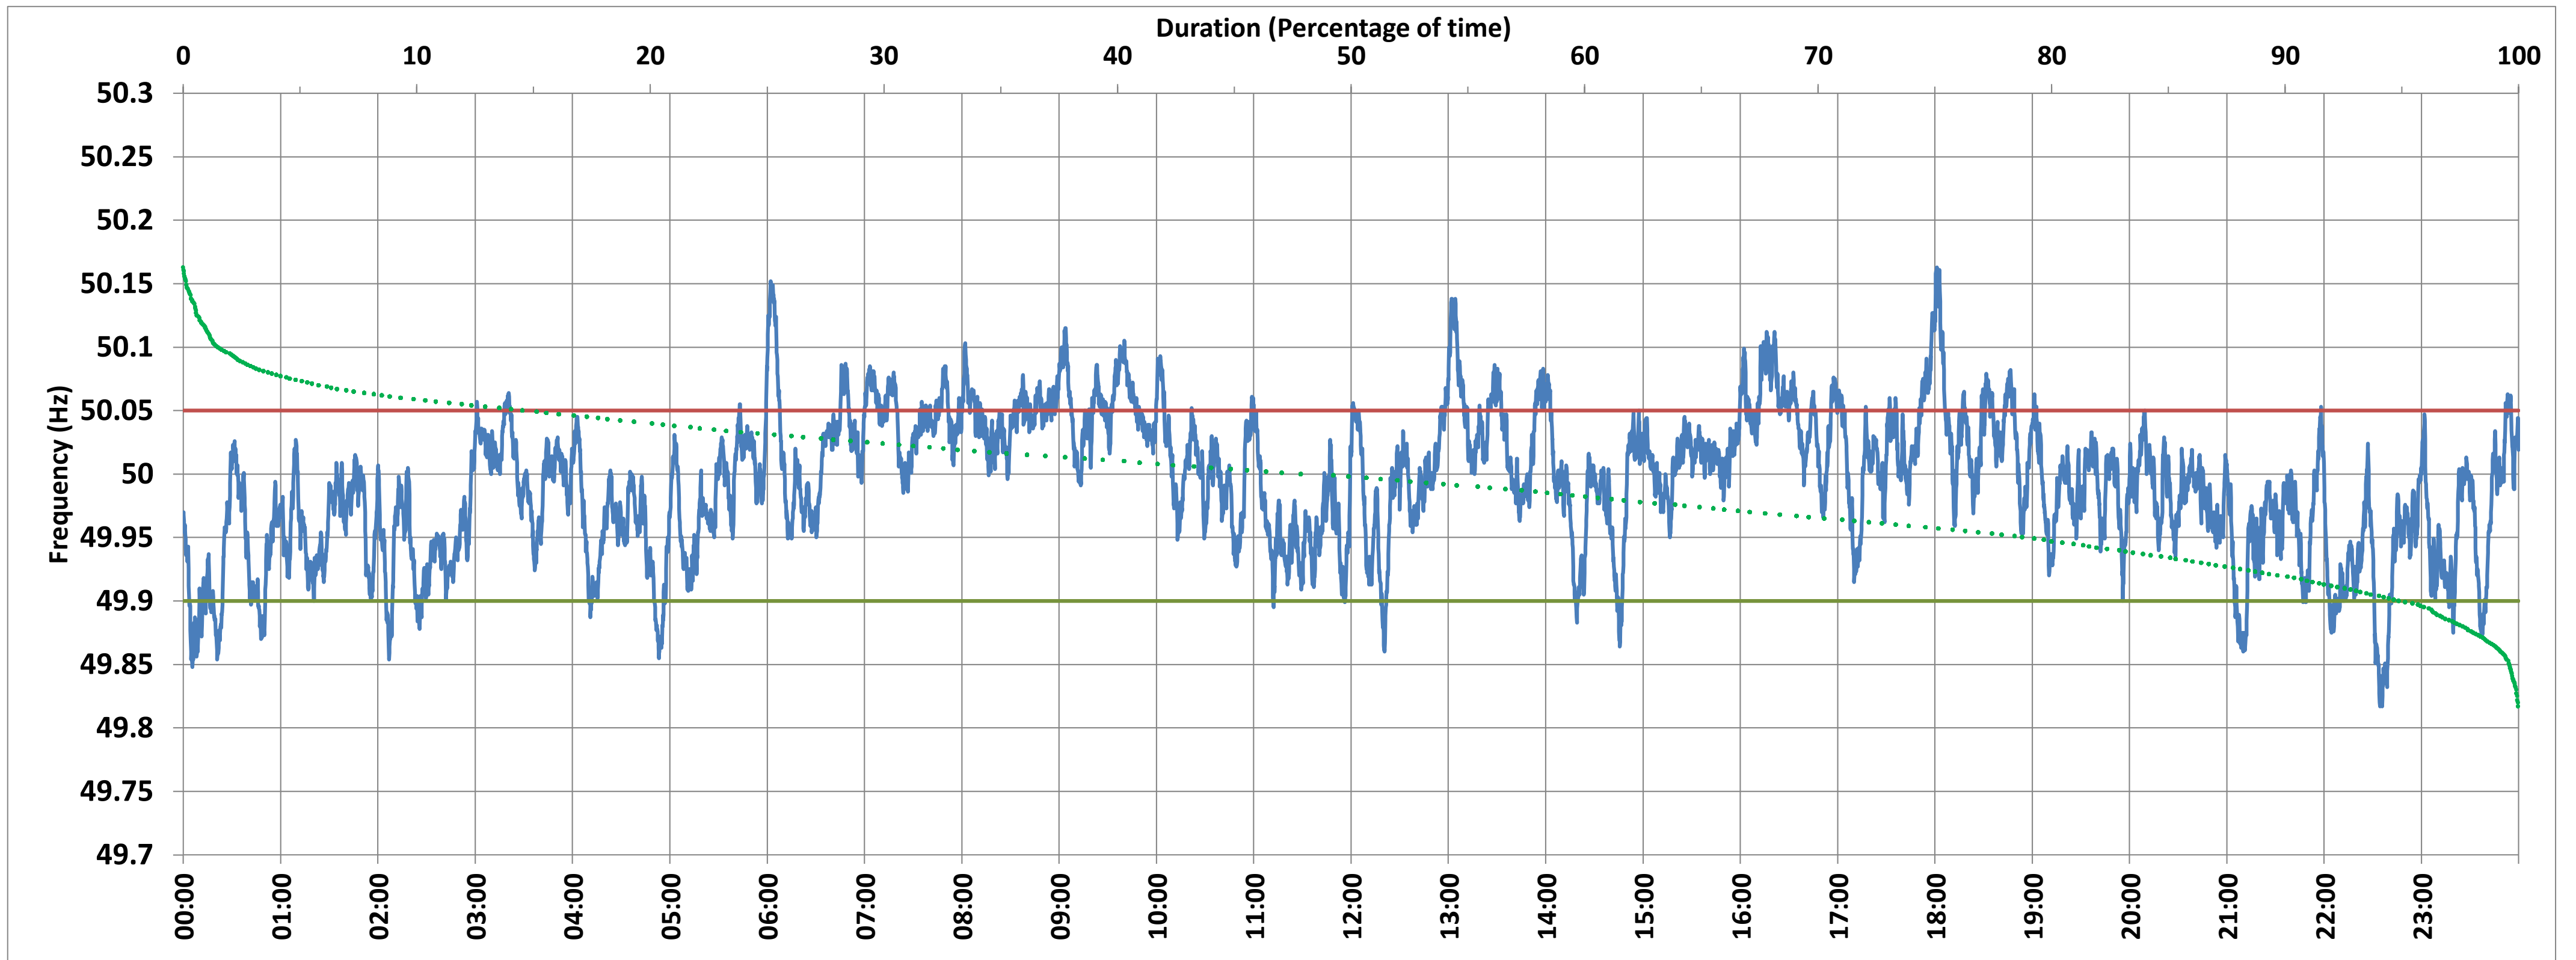

BAWANA:Frequency

National Grid Frequency Profile for 22-Apr-2018

<49.7	<49.90	<49.97	49.7-49.8	49.8-49.9	49.9-50.0	50.0-50.1	50.1-50.2	49.90-50.05	49.7-50.2	49.97-50.03	50.05-50.1	>50	>50.03	>50.05	>50.2
0.00	4.87	32.26	0.00	4.87	45.89	47.66	1.57	80.59	100.00	41.70	13.66	47.85	26.04	14.54	0.00

Average Frequency :	49.994	Frequency Variation Index :	0.030	Standard Deviation :	0.054	Mileage	44.56
---------------------	--------	-----------------------------	-------	----------------------	-------	---------	-------

Instantaneous Frequency		
Max	50.163	18:01:10
Min	49.817	22:34:20

15 minute Average Frequency		
Max	50.076	16:30:00
Min	49.878	22:45:00

No. of excursions above 50.03 Hz	124
No. of excursions below 49.97 Hz	112
No. of excursions above 50.00 Hz	113
No. of excursions below 50.00 Hz	125

% time <49.95	20.74
% time between 49.95 to 50.05	64.72

Average time freq remains below 49.97 per excursion	0:04:09	Average time frequency remains above 50.03 per excursion	0:03:01
---	---------	--	---------