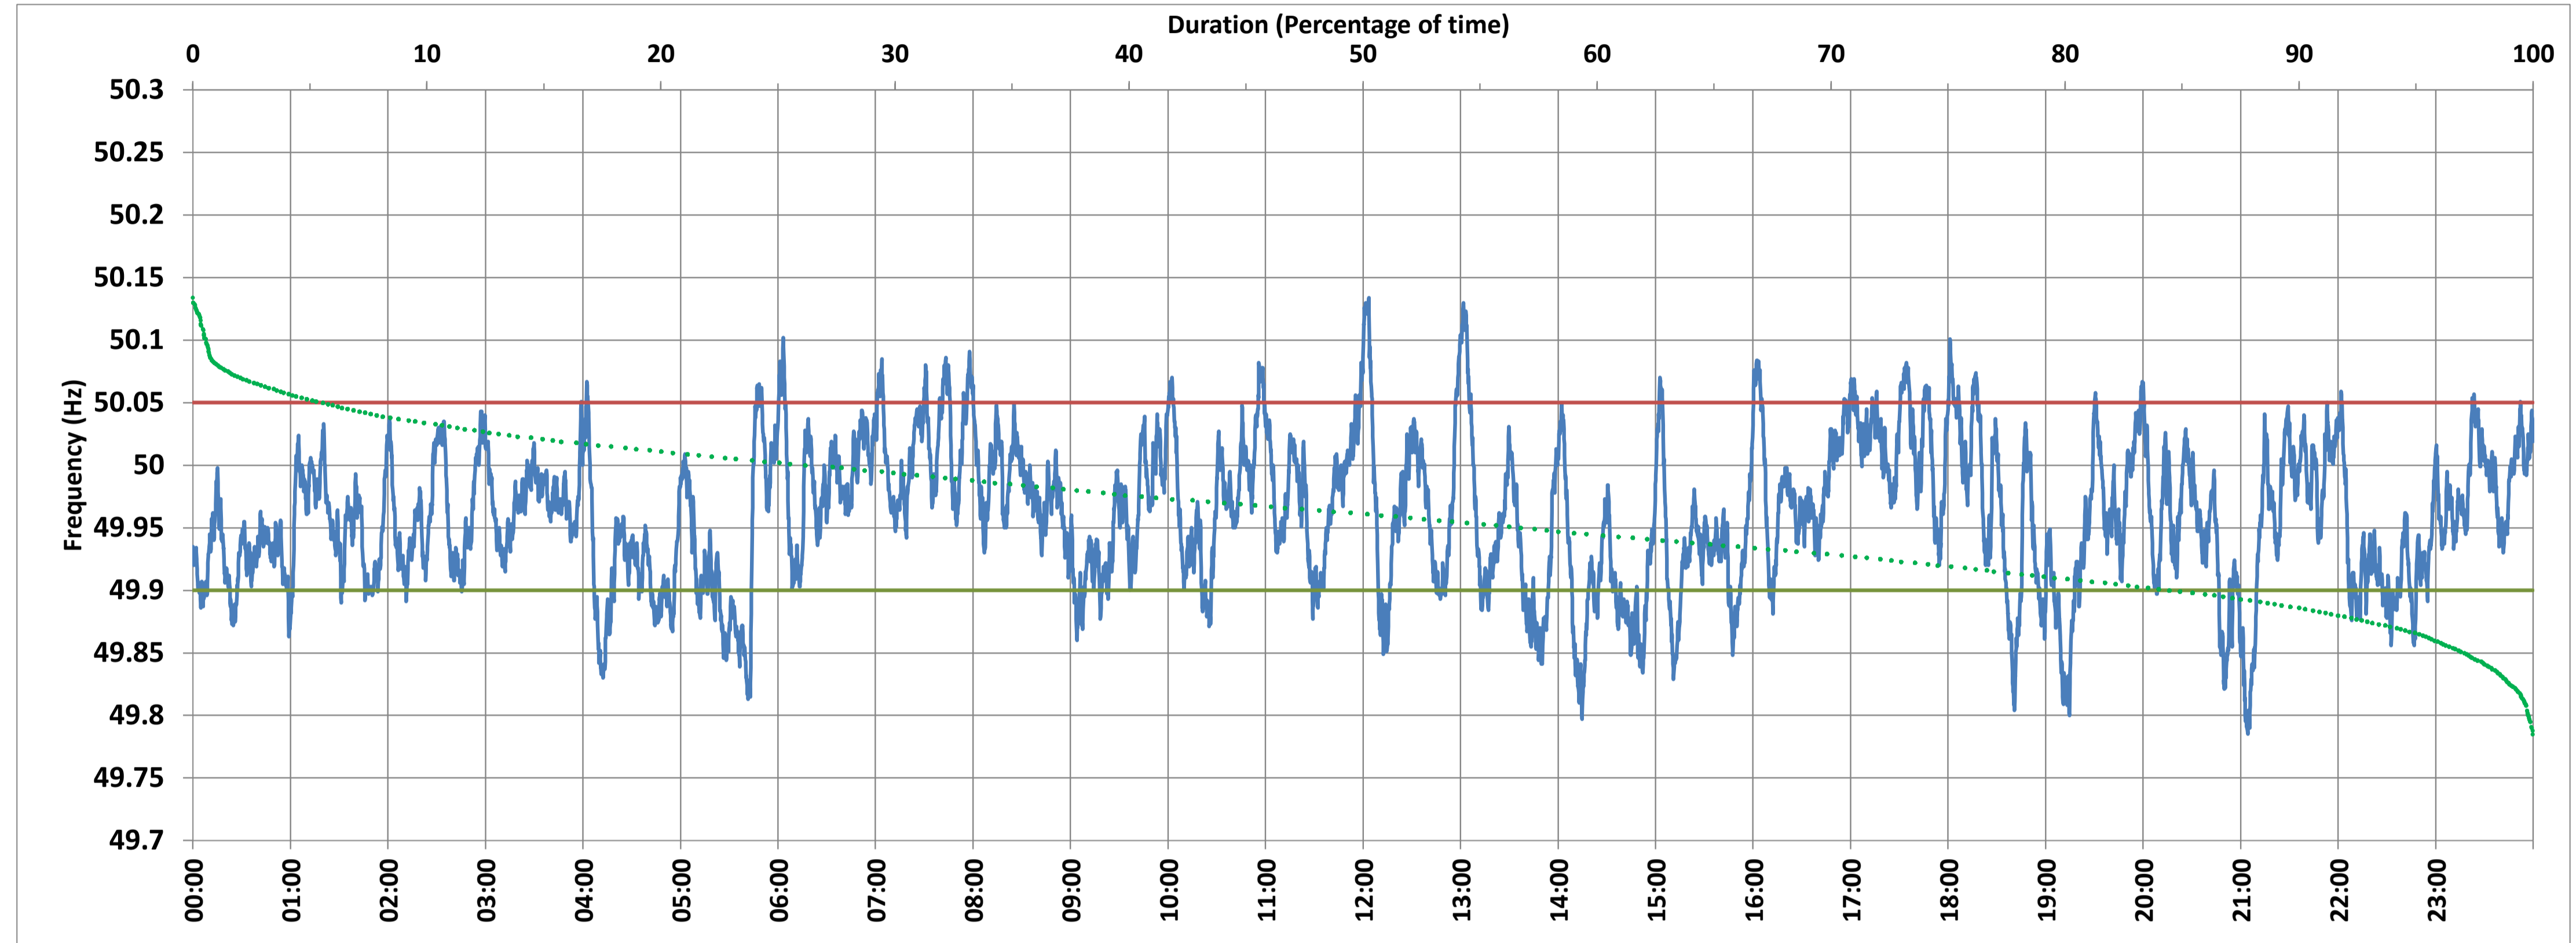

VIJAYAWADA:Frequency

National Grid Frequency Profile for 22-Mar-2018

<49.7	<49.90	<49.97	49.7-49.8	49.8-49.9	49.9-50.0	50.0-50.1	50.1-50.2	49.90-50.05	49.7-50.2	49.97-50.03	50.05-50.1	>50	>50.03	>50.05	>50.2
0.00	15.08	55.25	0.19	14.90	57.59	26.76	0.57	79.36	100.00	33.44	5.21	26.17	11.31	5.56	0.00

Average Frequency :	49.961	Frequency Variation Index :	0.049	Standard Deviation :	0.057	Mileage	46.48
---------------------	--------	-----------------------------	-------	----------------------	-------	---------	-------

Instantaneous Frequency		
Max	50.134	12:03:30
Min	49.785	21:04:20

15 minute Average Frequency		
Max	50.035	17:15:00
Min	49.867	5:45:00

No. of excursions above 50.03 Hz	74
No. of excursions below 49.97 Hz	134
No. of excursions above 50.00 Hz	80
No. of excursions below 50.00 Hz	87

% time <49.95	42.67
% time between 49.95 to 50.05	51.77

Average time freq remains below 49.97 per excursion	0:05:56	Average time frequency remains above 50.03 per excursion	0:02:12
---	---------	--	---------