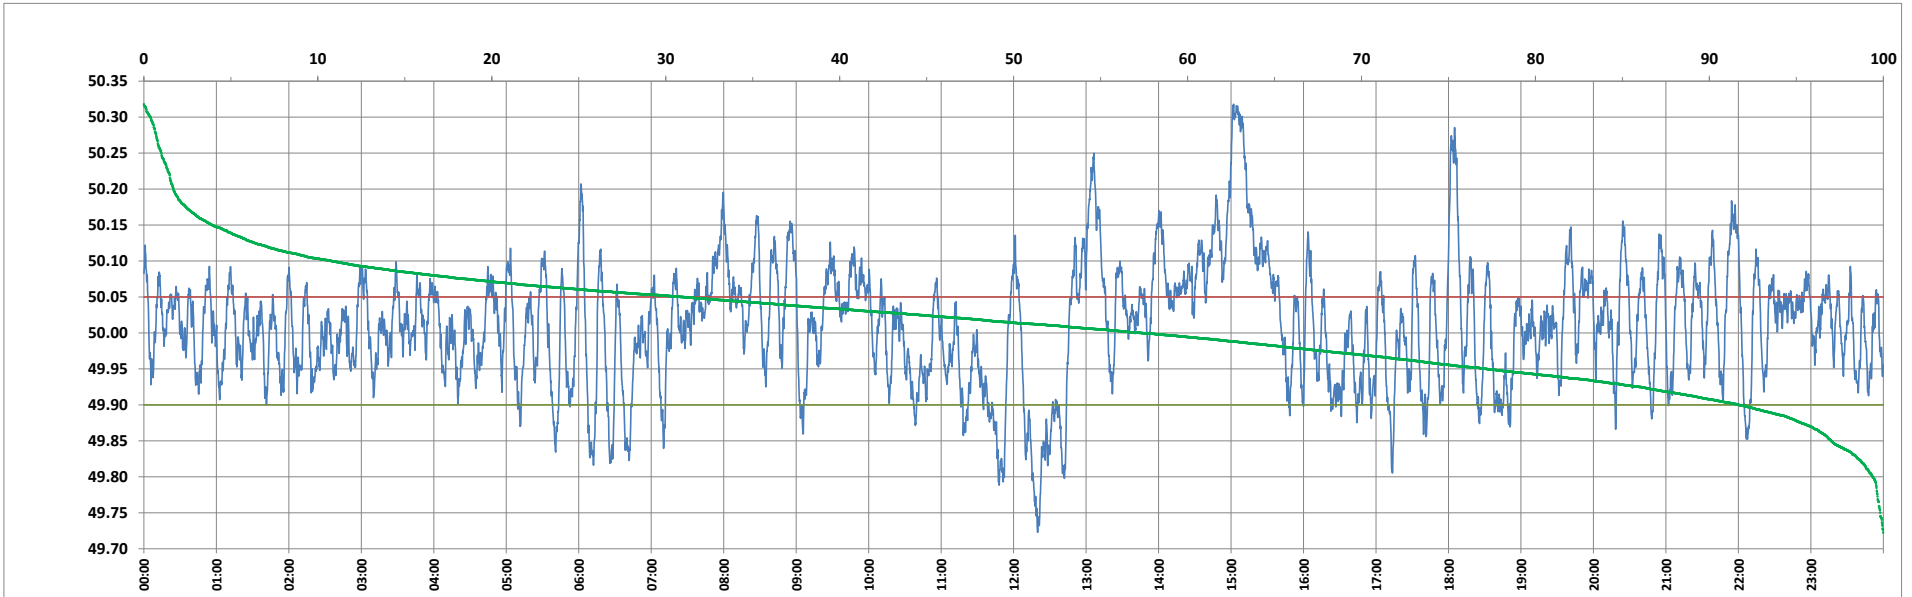

Frequency profile for 20-Mar-2023 (Monday)

<49.7	<49.90	<49.97	49.7-49.8	49.8-49.9	49.9-50.0	50.0-50.1	50.1-50.2	49.90-50.05	49.7-50.2	49.97-50.03	50.05-50.1	>50	>50.03	>50.05	>50.2	<49.95	49.95-50.05	49.90-49.95
0.00	8.31	30.15	0.60	7.71	34.31	46.57	9.11	60.68	98.30	28.06	20.20	57.38	41.79	31.01	1.70	22.81	46.18	14.50

Average Frequency : 50.011

Frequency Variation Index : 0.0684

Standard Deviation : 0.0821

Mileage: 54.7

FDI: 39.3

Instantaneous Frequency		
Max	50.318	15:02:00
Min	49.723	12:19:50

15 minute Average Frequency			
Max	50.270	15:15:00	
Min	49.802	12:30:00	

No. of excursions	
above 50.03 Hz	147
below 49.97 Hz	119
above 50.00 Hz	150
below 50.00 Hz	150

Average time freq per excursion remains	
below 49.97	0:03:39
above 50.03	0:04:06

No. of hours freq outside 49.9-50.05 Hz	9:26:10
---	---------