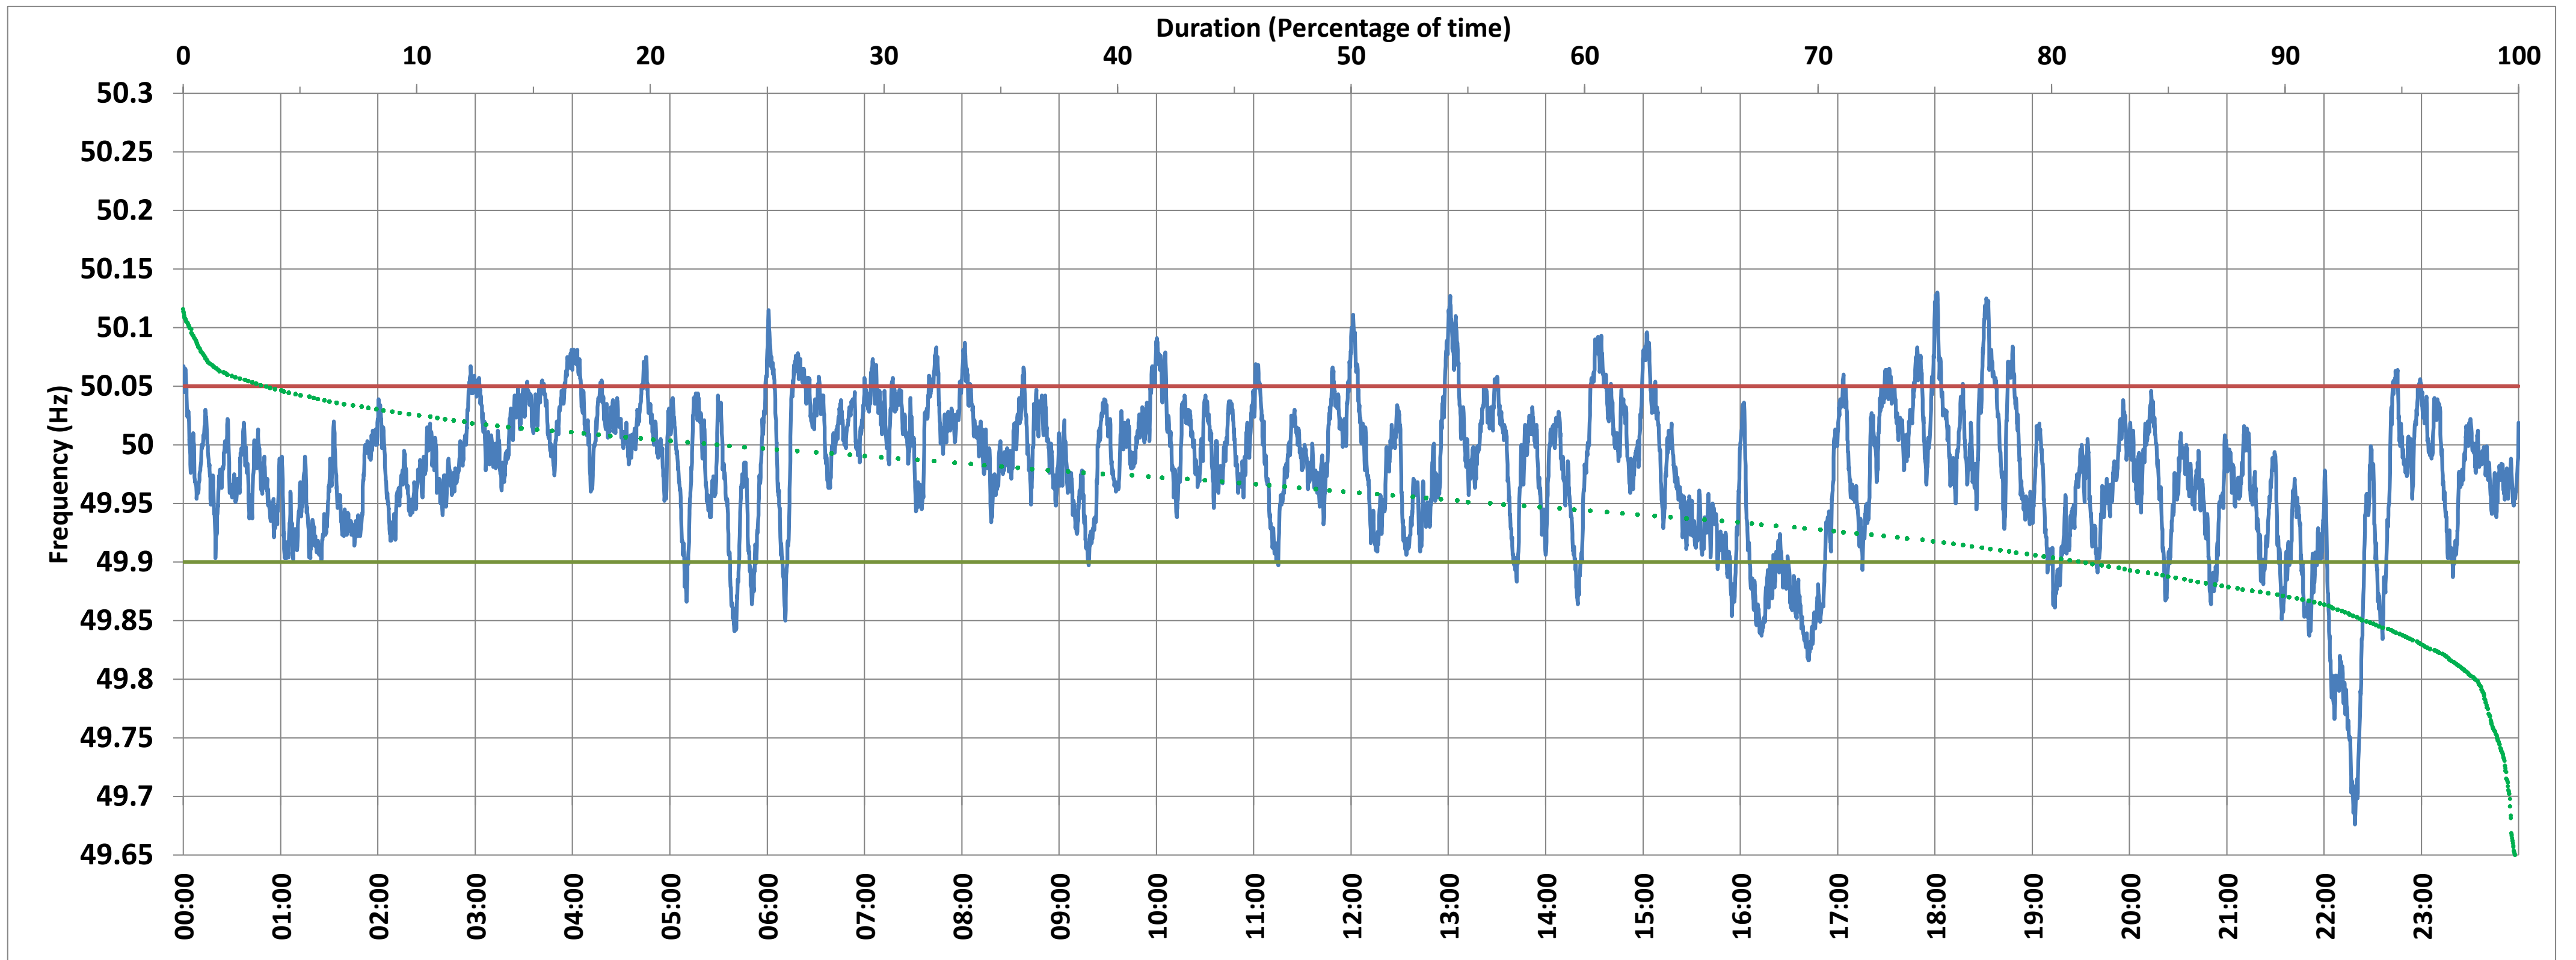

NARENDRA:Frequency

National Grid Frequency Profile for 12-Apr-2018

<49.7	<49.90	<49.97	49.7-49.8	49.8-49.9	49.9-50.0	50.0-50.1	50.1-50.2	49.90-50.05	49.7-50.2	49.97-50.03	50.05-50.1	>50	>50.03	>50.05	>50.2
0.13	8.75	38.38	0.95	7.67	50.63	39.91	0.72	82.67	99.87	43.33	8.29	39.36	18.29	8.58	0.00

Average Frequency :	49.979	Frequency Variation Index :	0.039	Standard Deviation :	0.059	Mileage	45.50
---------------------	--------	-----------------------------	-------	----------------------	-------	---------	-------

Instantaneous Frequency		
Max	50.130	18:01:30
Min	49.676	22:18:50

15 minute Average Frequency		
Max	50.050	6:30:00
Min	49.819	22:15:00

No. of excursions above 50.03 Hz	111
No. of excursions below 49.97 Hz	134
No. of excursions above 50.00 Hz	126
No. of excursions below 50.00 Hz	119

% time <49.95	26.18
% time between 49.95 to 50.05	65.24

Average time freq remains below 49.97 per excursion	0:04:07	Average time frequency remains above 50.03 per excursion	0:02:22
---	---------	--	---------