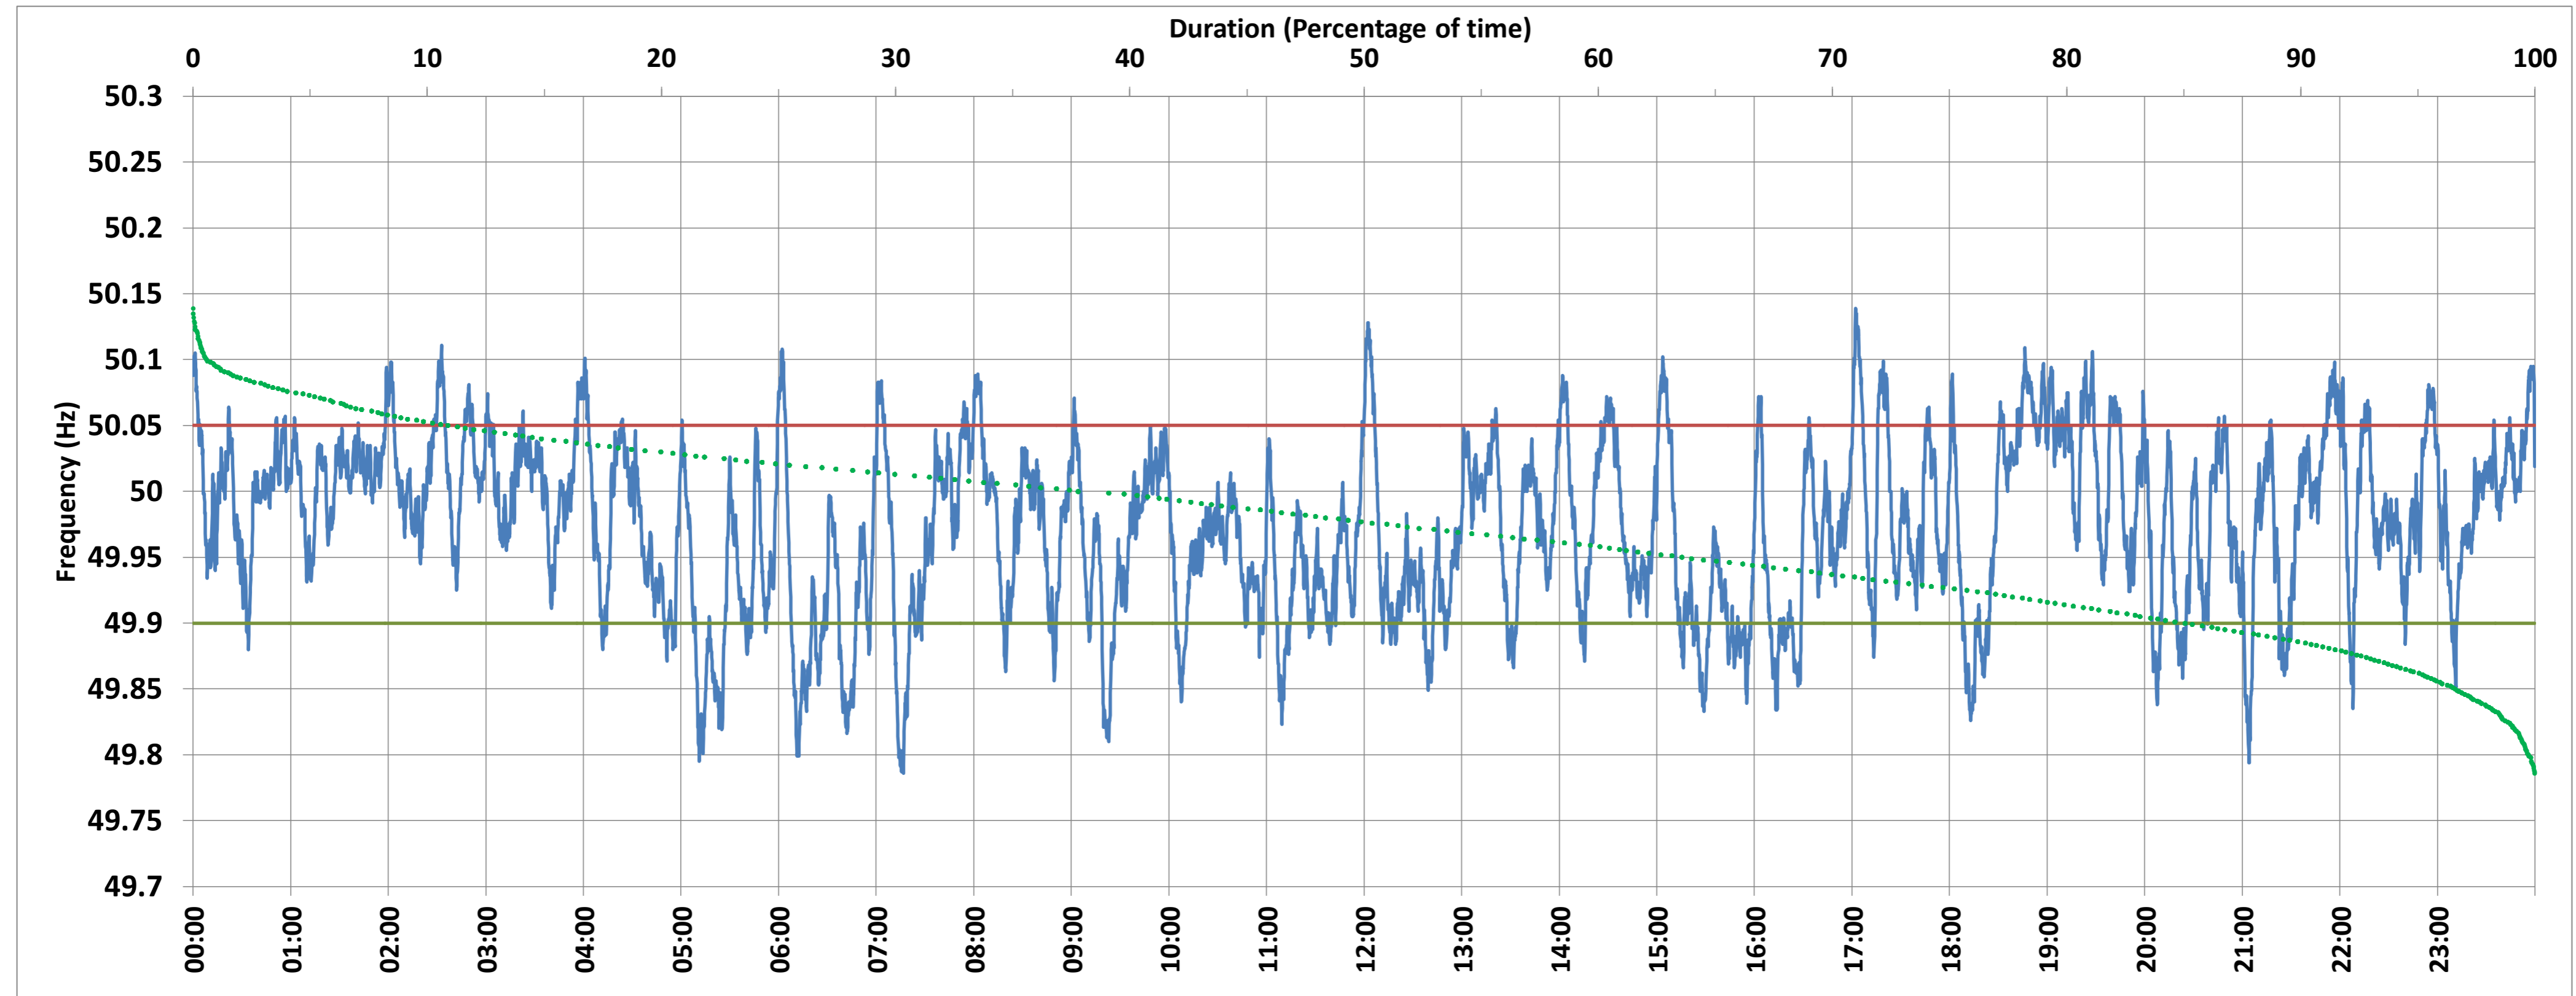

BAWANA:Frequency

National Grid Frequency Profile for 11-Dec-2017

<49.7	<49.90	<49.97	49.7-49.8	49.8-49.9	49.9-50.0	50.0-50.1	50.1-50.2	49.90-50.05	49.7-50.2	49.97-50.03	50.05-50.1	>50	>50.03	>50.05	>50.2
0.00	14.64	46.00	0.25	14.39	46.27	38.46	0.63	74.47	100.00	34.04	10.71	37.79	19.97	10.89	0.00

Average Frequency :	49.973	Frequency Variation Index :	0.049	Standard Deviation :	0.064
---------------------	--------	-----------------------------	-------	----------------------	-------

Instantaneous Frequency		
Max	50.139	17:02:10
Min	49.786	7:16:40

15 minute Average Frequency		
Max	50.068	19:00:00
Min	49.879	5:30:00

No. of excursions above 50.03 Hz	119
No. of excursions below 49.97 Hz	123
No. of excursions above 50.00 Hz	93
No. of excursions below 50.00 Hz	95

Average time freq remains below 49.97 per excursion	0:05:23	Average time frequency remains above 50.03 per excursion	0:02:25
---	---------	--	---------