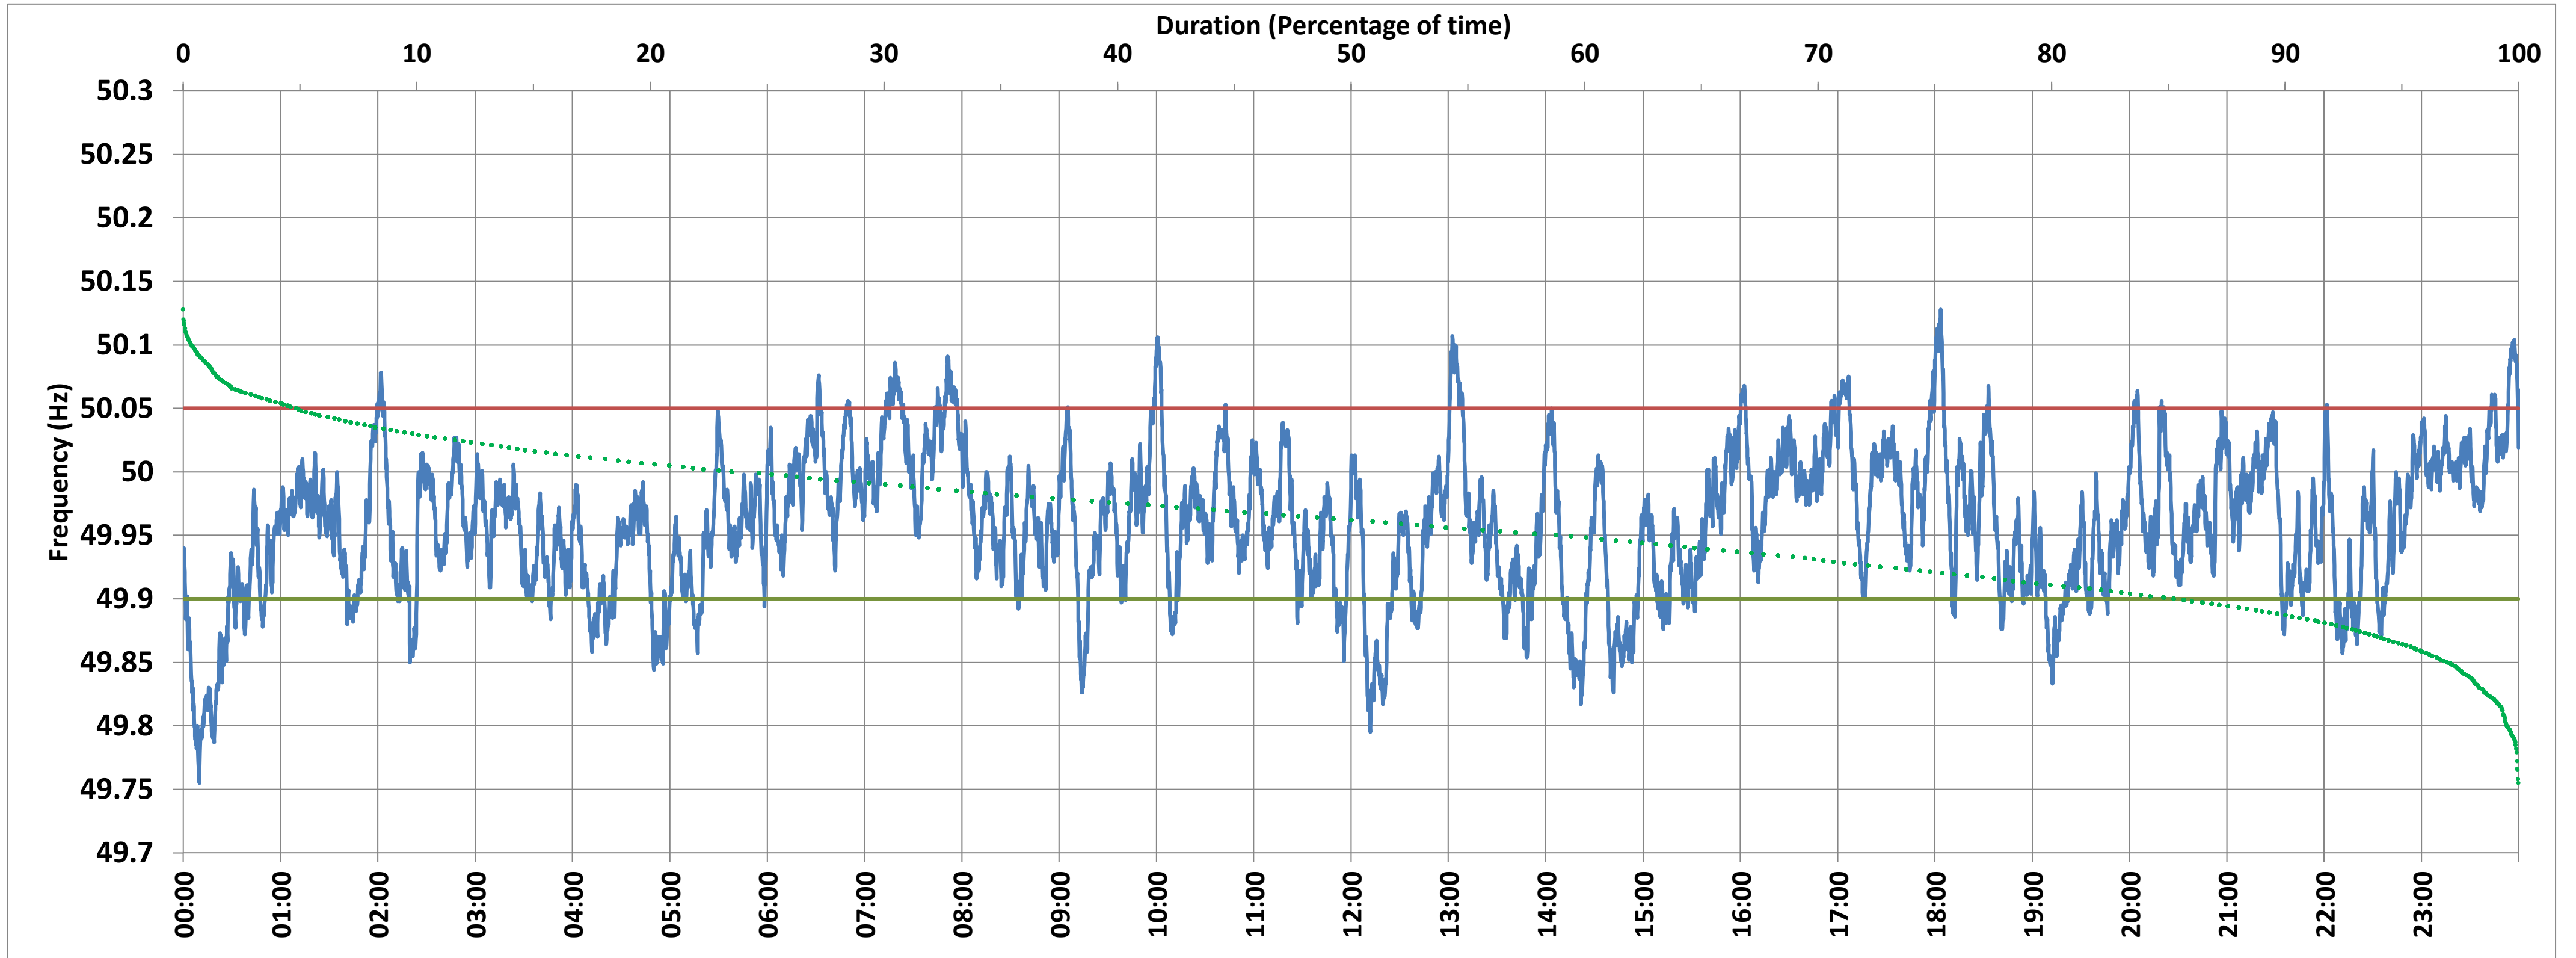

VIJAYAWADA:Frequency

National Grid Frequency Profile for 11-Apr-2018

<49.7	<49.90	<49.97	49.7-49.8	49.8-49.9	49.9-50.0	50.0-50.1	50.1-50.2	49.90-50.05	49.7-50.2	49.97-50.03	50.05-50.1	>50	>50.03	>50.05	>50.2
0.00	14.35	55.32	0.47	13.88	61.00	24.27	0.38	80.81	100.00	34.86	4.59	23.48	9.81	4.84	0.00

Average Frequency :	49.960	Frequency Variation Index :	0.048	Standard Deviation :	0.056	Mileage	46.05
---------------------	--------	-----------------------------	-------	----------------------	-------	---------	-------

Instantaneous Frequency		
Max	50.128	18:03:30
Min	49.755	0:09:50

15 minute Average Frequency		
Max	50.052	8:00:00
Min	49.831	0:15:00

No. of excursions above 50.03 Hz	64
No. of excursions below 49.97 Hz	139
No. of excursions above 50.00 Hz	92
No. of excursions below 50.00 Hz	100

% time <49.95	40.58
% time between 49.95 to 50.05	54.58

Average time freq remains below 49.97 per excursion	0:05:44	Average time frequency remains above 50.03 per excursion	0:02:13
---	---------	--	---------