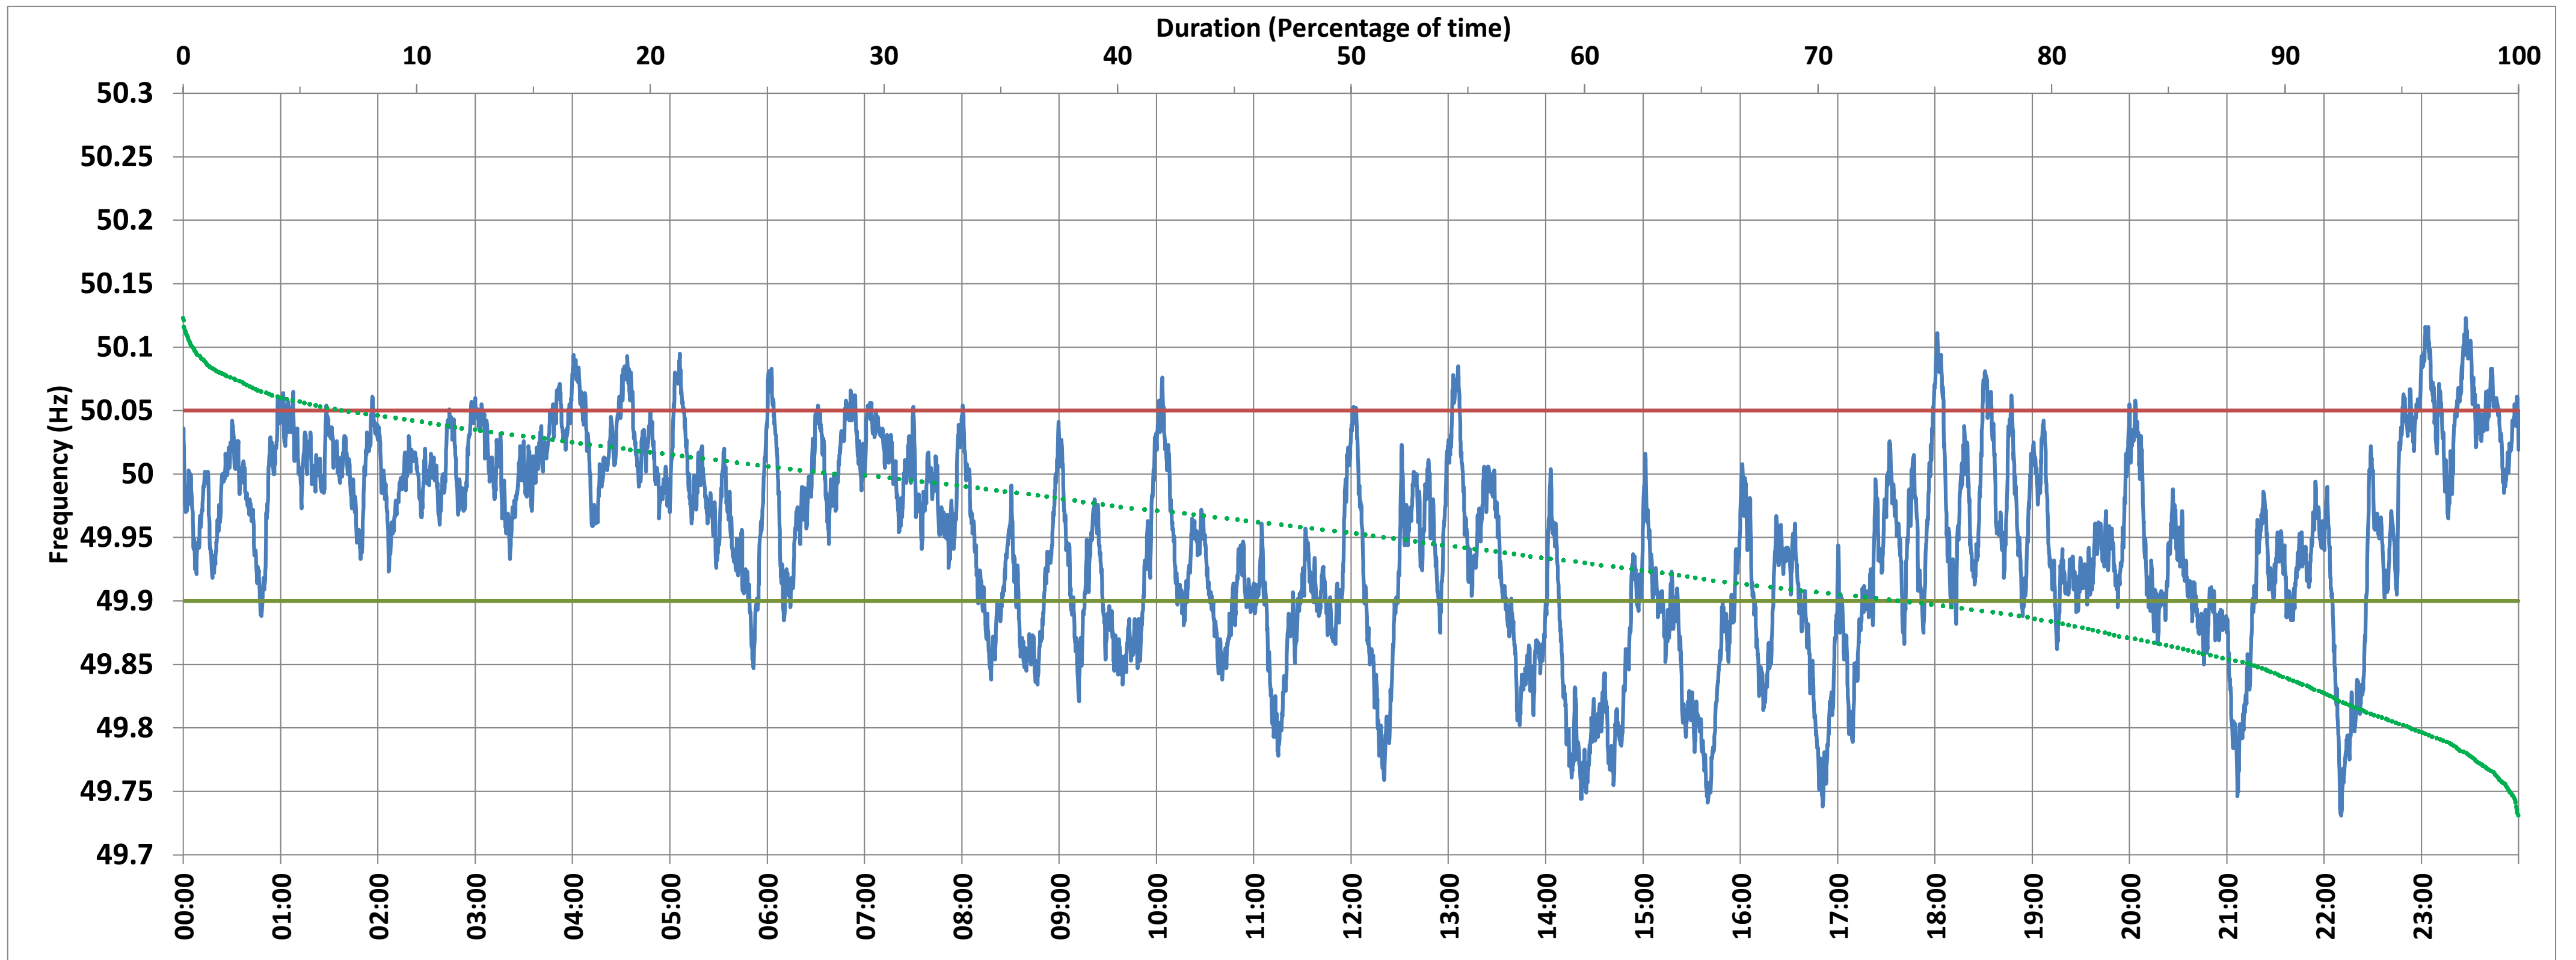

SRIPERUMBUDUR:Frequency

National Grid Frequency Profile for 7-May-2018

<49.7	<49.90	<49.97	49.7-49.8	49.8-49.9	49.9-50.0	50.0-50.1	50.1-50.2	49.90-50.05	49.7-50.2	49.97-50.03	50.05-50.1	>50	>50.03	>50.05	>50.2
0.00	26.09	57.14	4.57	21.52	44.72	28.73	0.46	67.13	100.00	28.29	6.68	27.88	14.57	6.78	0.00

Average Frequency :	49.947	Frequency Variation Index :	0.087	Standard Deviation :	0.077	Mileage	45.02
---------------------	--------	-----------------------------	-------	----------------------	-------	---------	-------

Instantaneous Frequency		
Max	50.123	23:27:30
Min	49.731	22:10:20

15 minute Average Frequency		
Max	50.065	23:15:00
Min	49.780	14:30:00

No. of excursions above 50.03 Hz	71
No. of excursions below 49.97 Hz	88
No. of excursions above 50.00 Hz	80
No. of excursions below 50.00 Hz	74

% time <49.95	48.17
% time between 49.95 to 50.05	45.05

Average time freq remains below 49.97 per excursion	0:09:21	Average time frequency remains above 50.03 per excursion	0:02:57
---	---------	--	---------