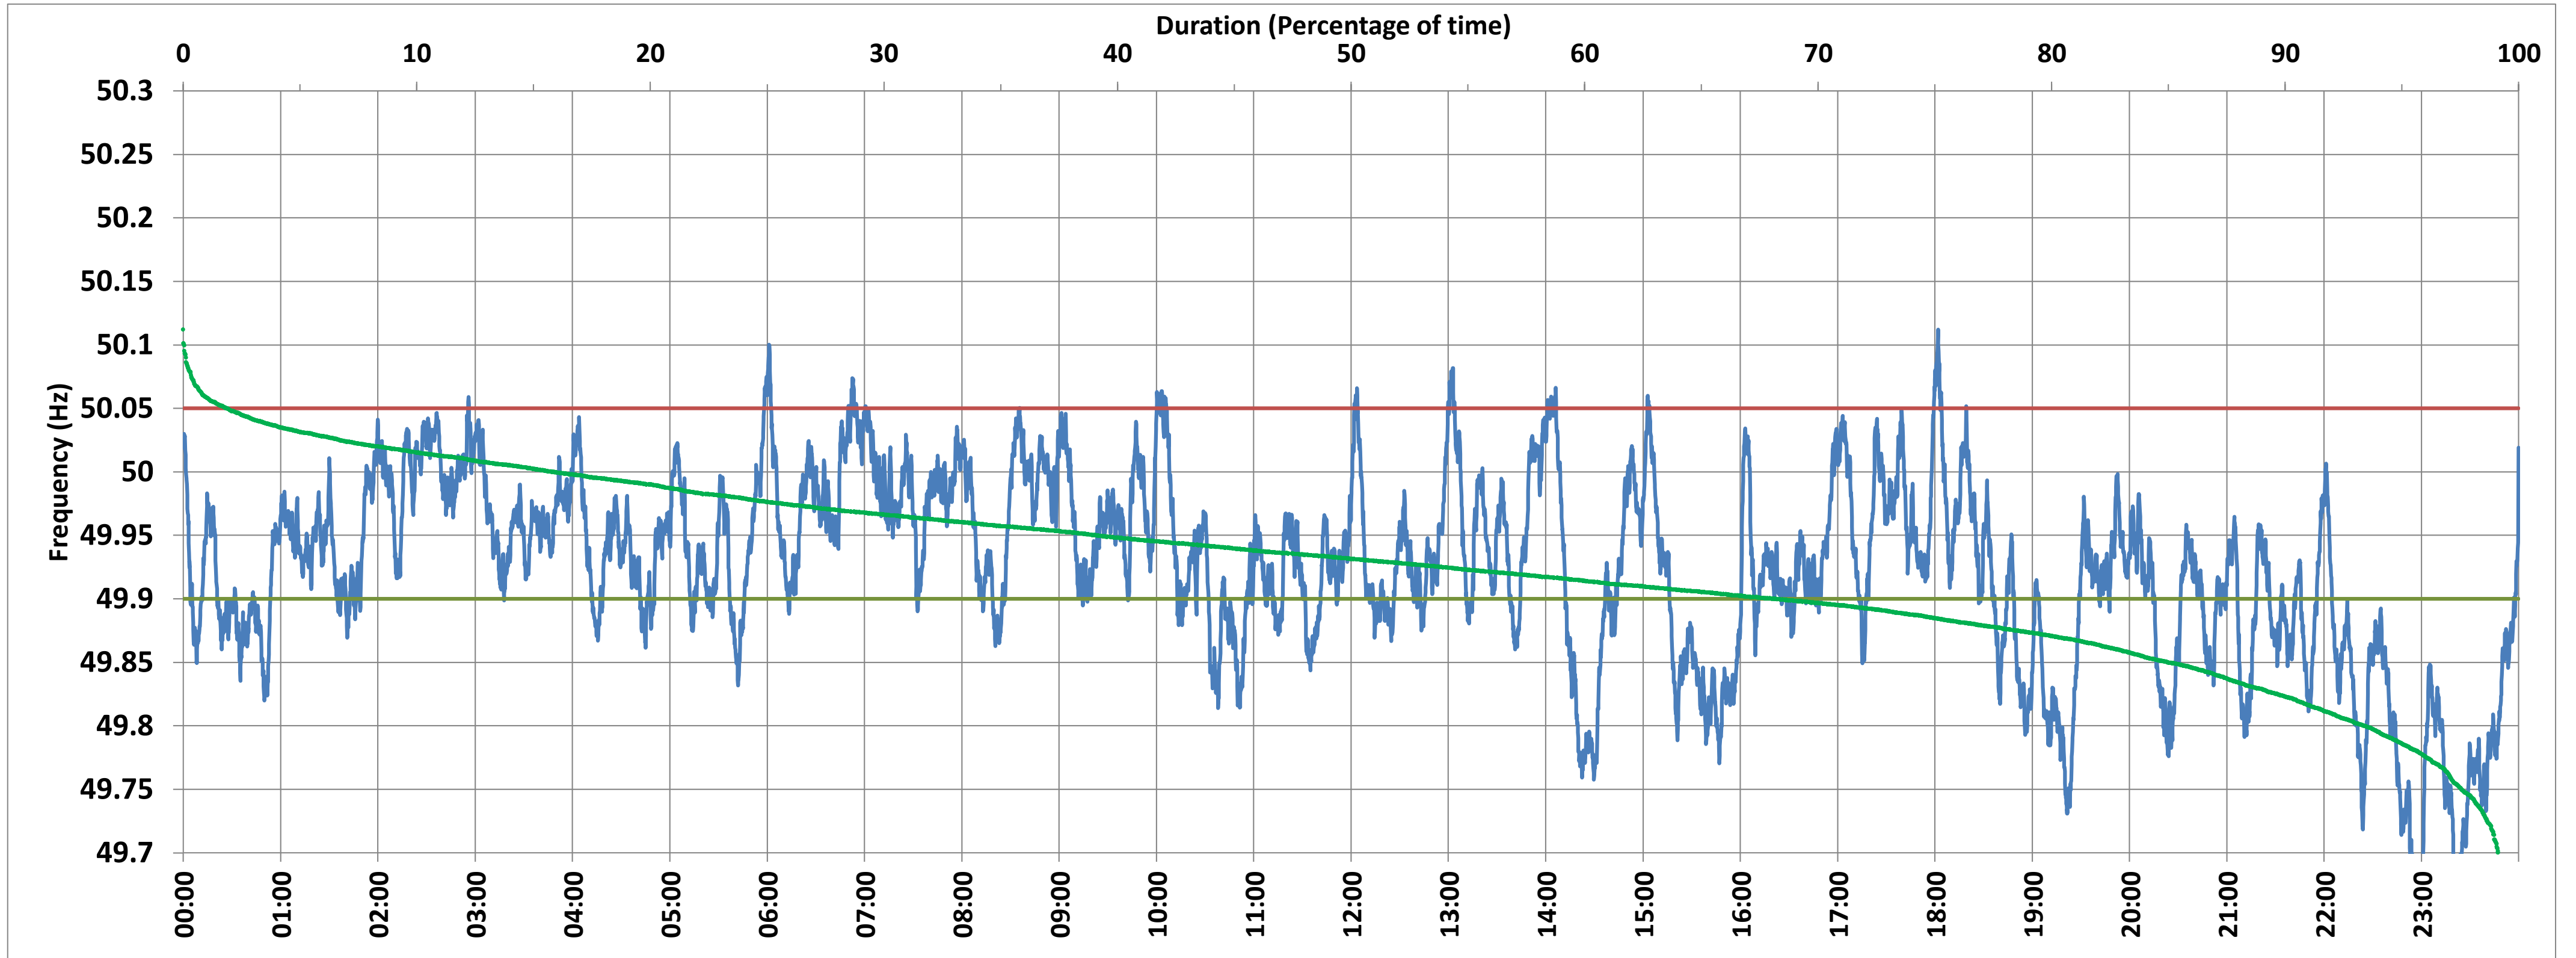

DURGAPUR:Frequency

National Grid Frequency Profile for 5-May-2018

<49.7	<49.90	<49.97	49.7-49.8	49.8-49.9	49.9-50.0	50.0-50.1	50.1-50.2	49.90-50.05	49.7-50.2	49.97-50.03	50.05-50.1	>50	>50.03	>50.05	>50.2
0.86	31.85	72.04	5.74	25.25	52.31	15.79	0.05	66.30	99.14	22.47	1.83	15.78	5.50	1.85	0.00

Average Frequency :	49.925	Frequency Variation Index :	0.113	Standard Deviation :	0.075	Mileage	44.30
---------------------	--------	-----------------------------	-------	----------------------	-------	---------	-------

Instantaneous Frequency		
Max	50.112	18:01:50
Min	49.587	22:58:20

15 minute Average Frequency		
Max	50.036	7:00:00
Min	49.696	23:00:00

No. of excursions above 50.03 Hz	56
No. of excursions below 49.97 Hz	110
No. of excursions above 50.00 Hz	79
No. of excursions below 50.00 Hz	82

% time <49.95	60.89
% time between 49.95 to 50.05	37.26

Average time freq remains below 49.97 per excursion	0:09:26	Average time frequency remains above 50.03 per excursion	0:01:25
---	---------	--	---------