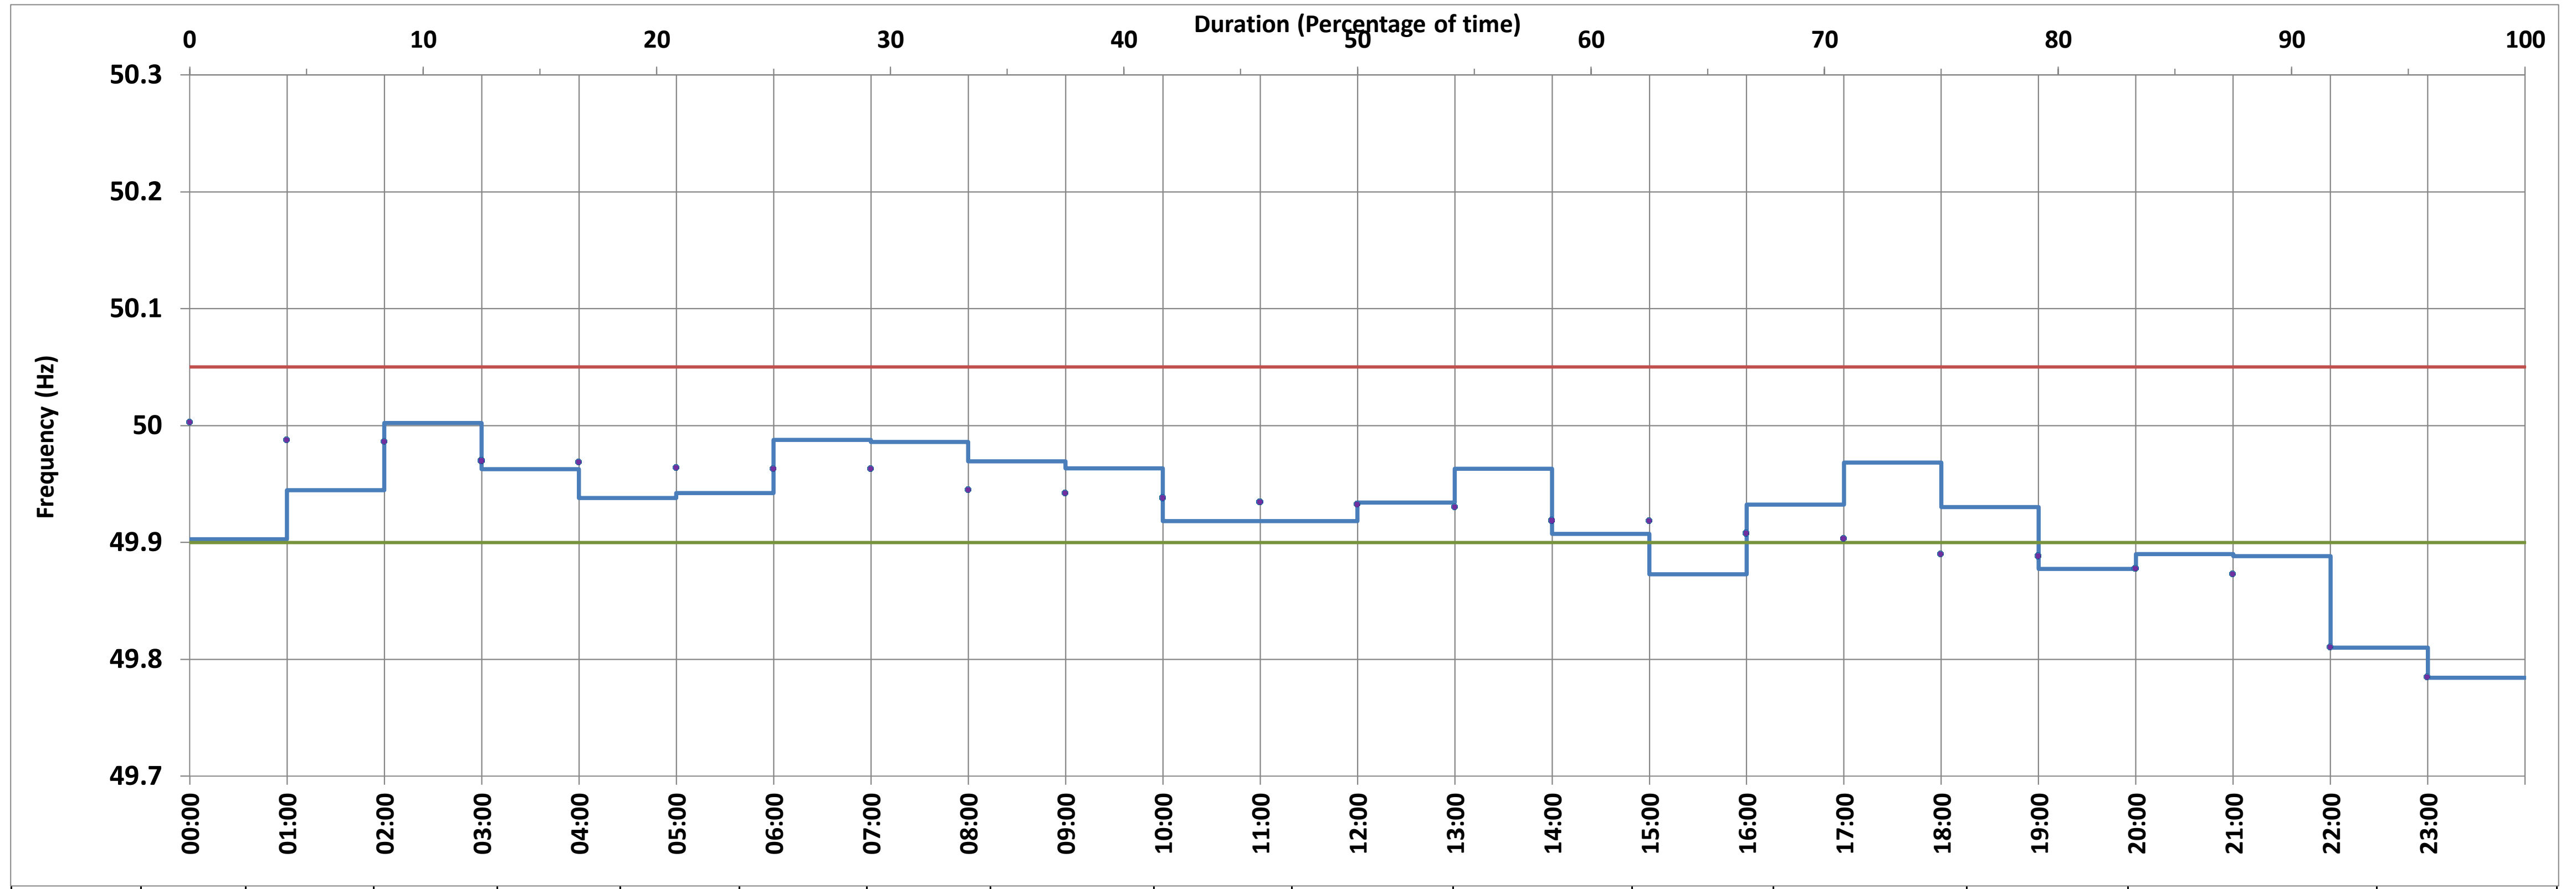

DURGAPUR:Frequency

Hourly Average Frequency Profile for 5-May-2018

<49.7	<49.90	<49.97	49.7-49.8	49.8-49.9	49.9-50.0	50.0-50.1	50.1-50.2	49.90-50.05	49.7-50.2	49.97-50.03	50.05-50.1	>50	>50.03	>50.05	>50.2
0.00	25.00	87.50	4.17	20.83	70.83	4.17	0.00	75.00	95.83	12.50	0.00	4.17	0.00	0.00	4.17

Average Frequency :	49.925

Mileage	0.7232

Instantaneous Frequency		
Max	50.112	18:01:50
Min	49.587	22:58:20

Based on an hour Average Frequency			
Max	50.002	3:00:00	
Min	49.784	0:00:00	

No. of excursions above 50.03 Hz	0
No. of excursions below 49.97 Hz	3
No. of excursions above 50.00 Hz	1
No. of excursions below 50.00 Hz	2

% time <49.95	66.67
% time between 49.95 to 50.05	33.33

NOTE: All calculations except Instantaneous Max/Min based on an hour average frequency