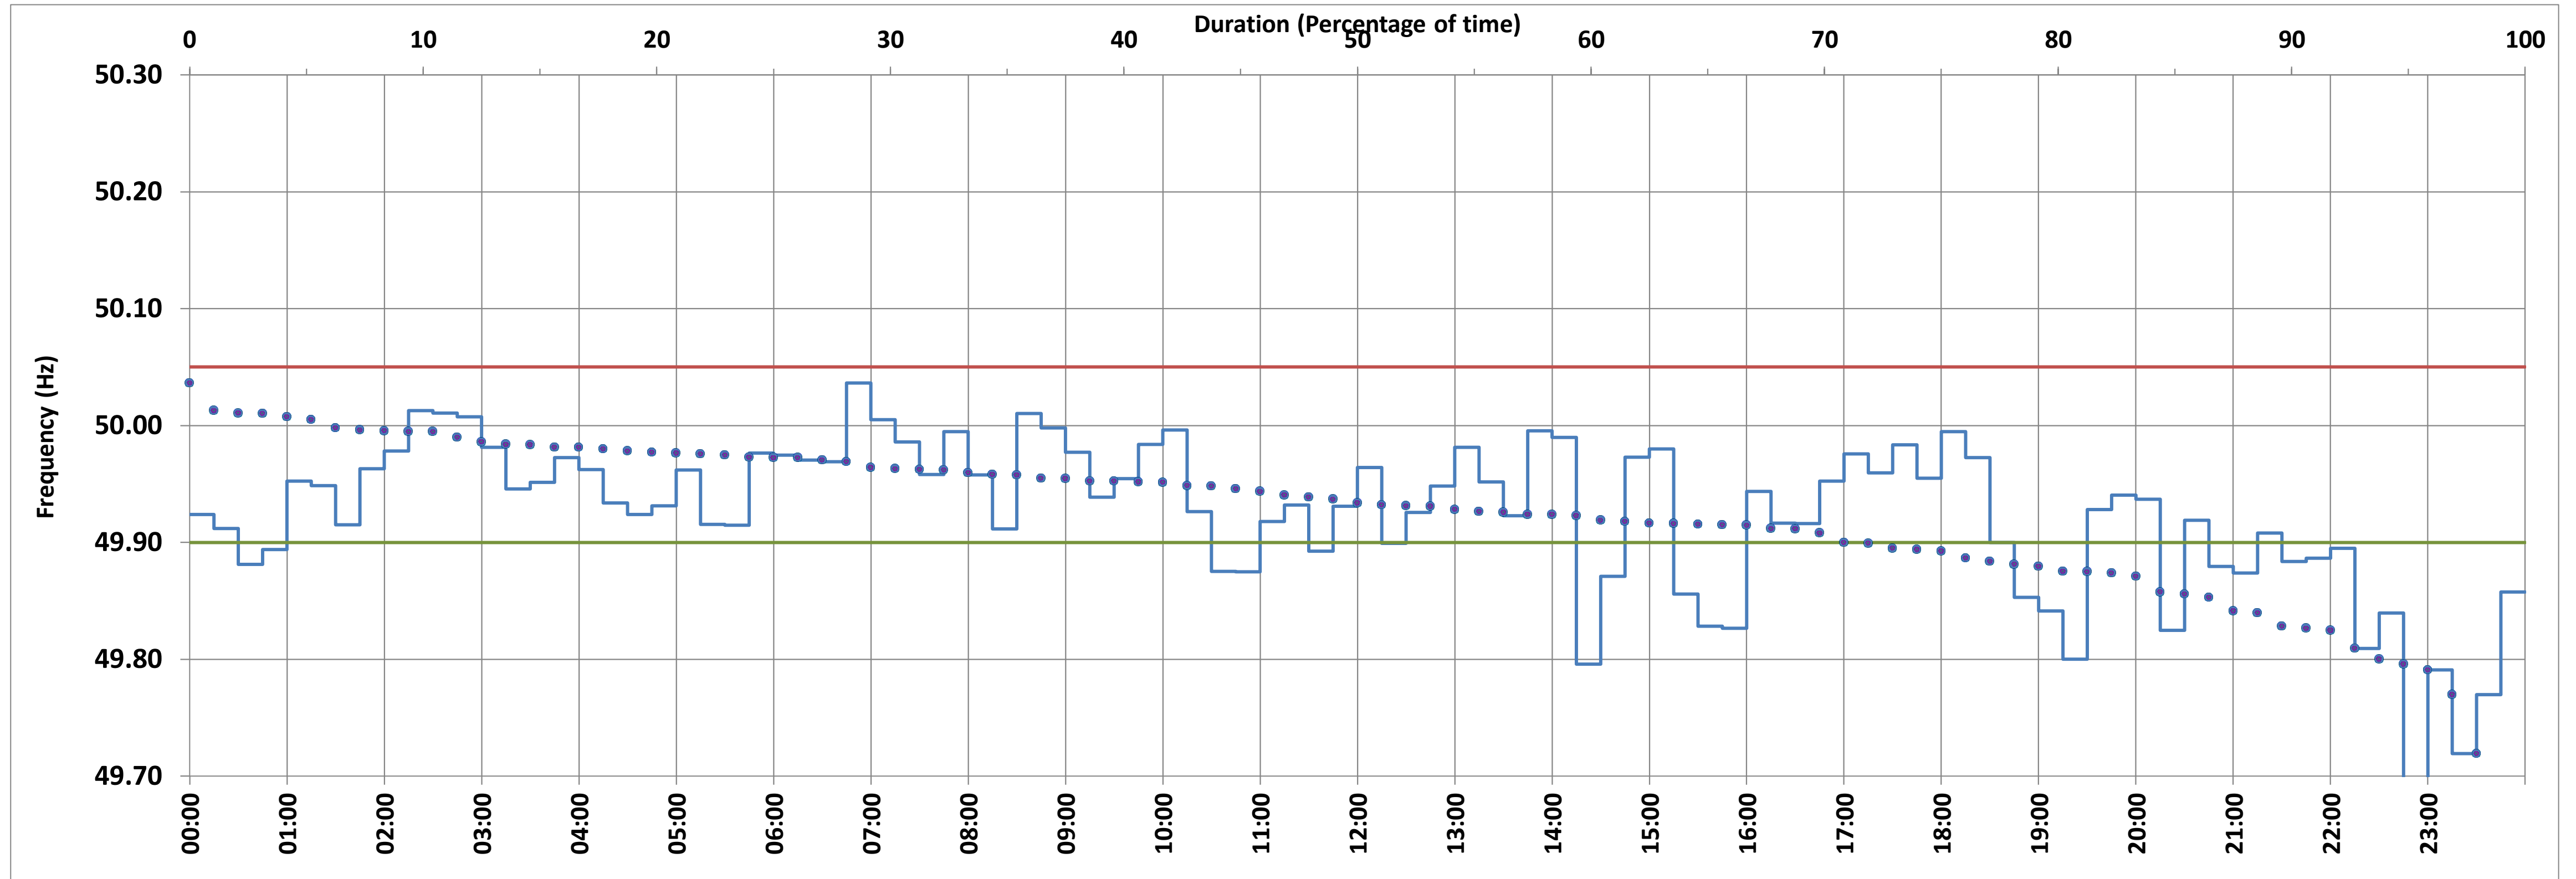

DURGAPUR:Frequency

15 Min. Average Frequency Profile for 5-May-2018

<49.7	<49.90	<49.97	49.7-49.8	49.8-49.9	49.9-50.0	50.0-50.1	50.1-50.2	49.90-50.05	49.7-50.2	49.97-50.03	50.05-50.1	>50	>50.03	>50.05	>50.2	
1.04	29.17	71.88	4.17	23.96	64.58	6.25	0.00	70.83	98.96	27.08	0.00	6.25	1.04	0.00	0.00	

Average Frequency :	49.925

Mileage	3.6835

Instantaneous Frequency		
Max	50.112	18:01:50
Min	49.587	22:58:20

Based on 15 minute Average Frequency			
Max	50.036	7:00:00	
Min	49.696	23:00:00	

No. of excursions above 50.03 Hz	1
No. of excursions below 49.97 Hz	14
No. of excursions above 50.00 Hz	3
No. of excursions below 50.00 Hz	4

% time <49.95	57.29
% time between 49.95 to 50.05	42.71

NOTE: All calculations except Instantaneous Max/Min based on 15 minute average frequency