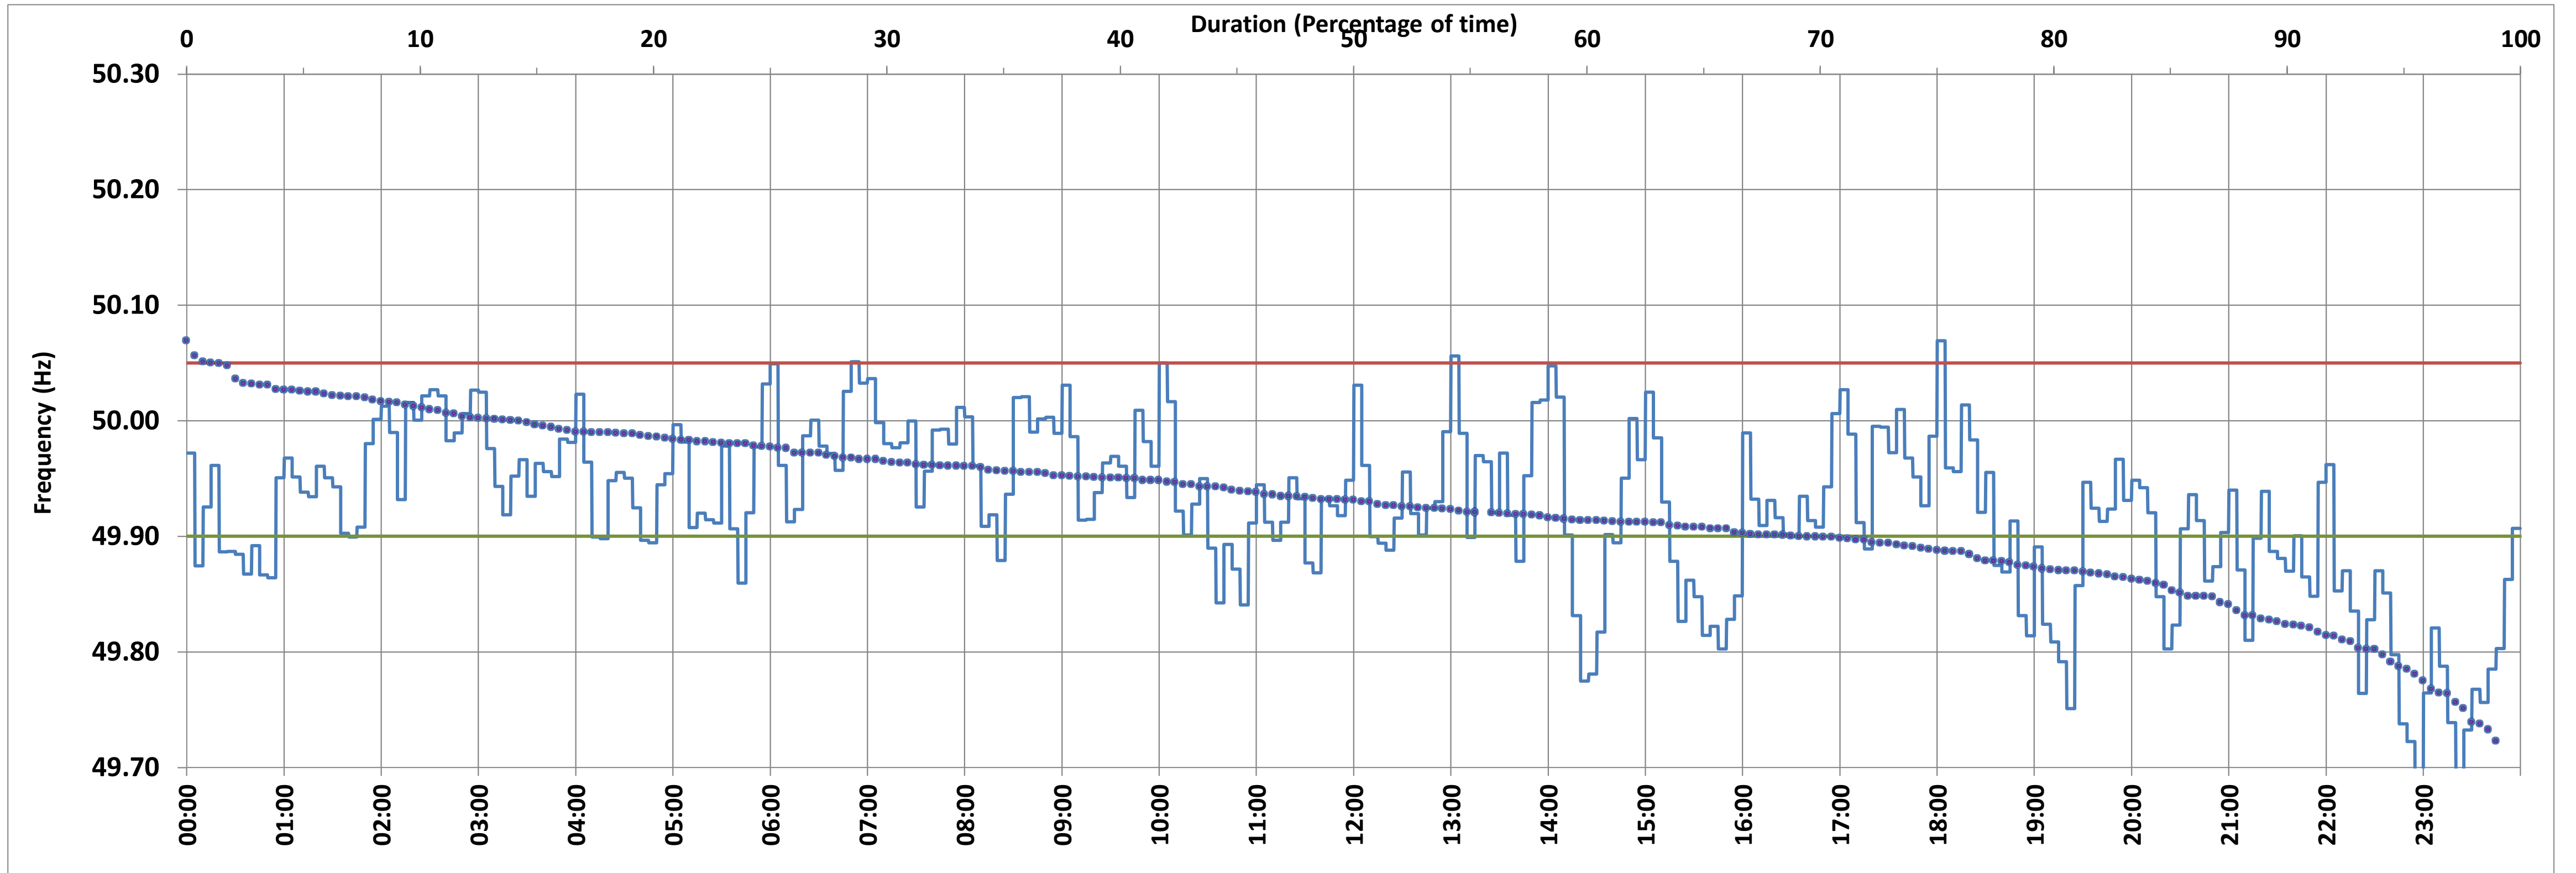

DURGAPUR:Frequency

5 Min. Average Frequency Profile for 5-May-2018

<49.7	<49.90	<49.97	49.7-49.8	49.8-49.9	49.9-50.0	50.0-50.1	50.1-50.2	49.90-50.05	49.7-50.2	49.97-50.03	50.05-50.1	>50	>50.03	>50.05	>50.2
0.69	30.90	72.57	5.21	25.00	54.86	14.24	0.00	67.71	99.31	23.61	1.39	14.24	3.82	1.39	0.00

Average Frequency :	49.925

Mileage	10.6052

Instantaneous Frequency		
Max	50.112	18:01:50
Min	49.587	22:58:20

Based on 5 minute Average Frequency			
Max	50.069	18:05:00	
Min	49.628	23:05:00	

No. of excursions above 50.03 Hz	8
No. of excursions below 49.97 Hz	24
No. of excursions above 50.00 Hz	22
No. of excursions below 50.00 Hz	23

% time <49.95	59.03
% time between 49.95 to 50.05	39.58

NOTE: All calculations except Instantaneous Max/Min based on 5 minute average frequency